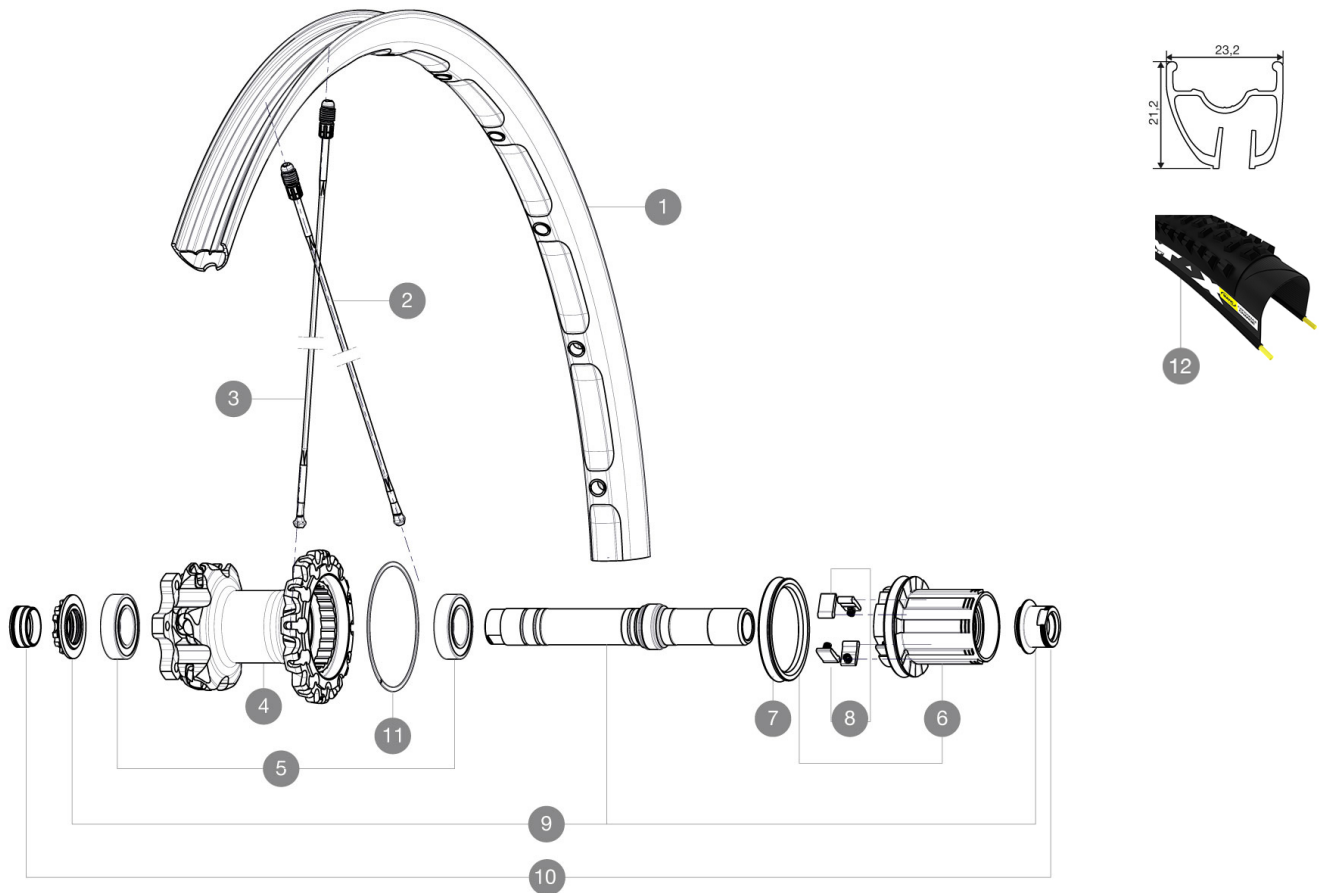

REFERENZEN RÄDER

356088 CROSSMAX ENDURO 650bRR WTS

SPOKES

2	36675101	"10 SPOKES DRIVE SIDE CROSSMAX SLR/ENDURO 650b/27,5"" 251,5m
3	36675001	"10 SPOKES OPP DRIVE SIDE CROSSMAX SLR/ENDURO 650b/27,5"" 28

HUB SHELLS

5	M40076	HUB BEARINGS 17x30x7 6903 x 2
6	35126001	ITS-4 FREEWHEEL BODY + SEAL 2013 (WITHOUT PAWLS)
7	99610701	ITS4 SEAL
8	99610601	ITS4 PAWLS KIT
9	30870401	REAR AXLE KIT ITS4 135mm D6T/DCL 2012
11	30871801	ELASTIC RING 56mm diam.

ADAPTERS

10	30859301	AXLE ADAPTER Rr 12x142/148mm Pro Carb MTB (Grey)
----	----------	--

Crossmax Enduro 650b

Specifications

RADGEWICHTE

Radgewicht