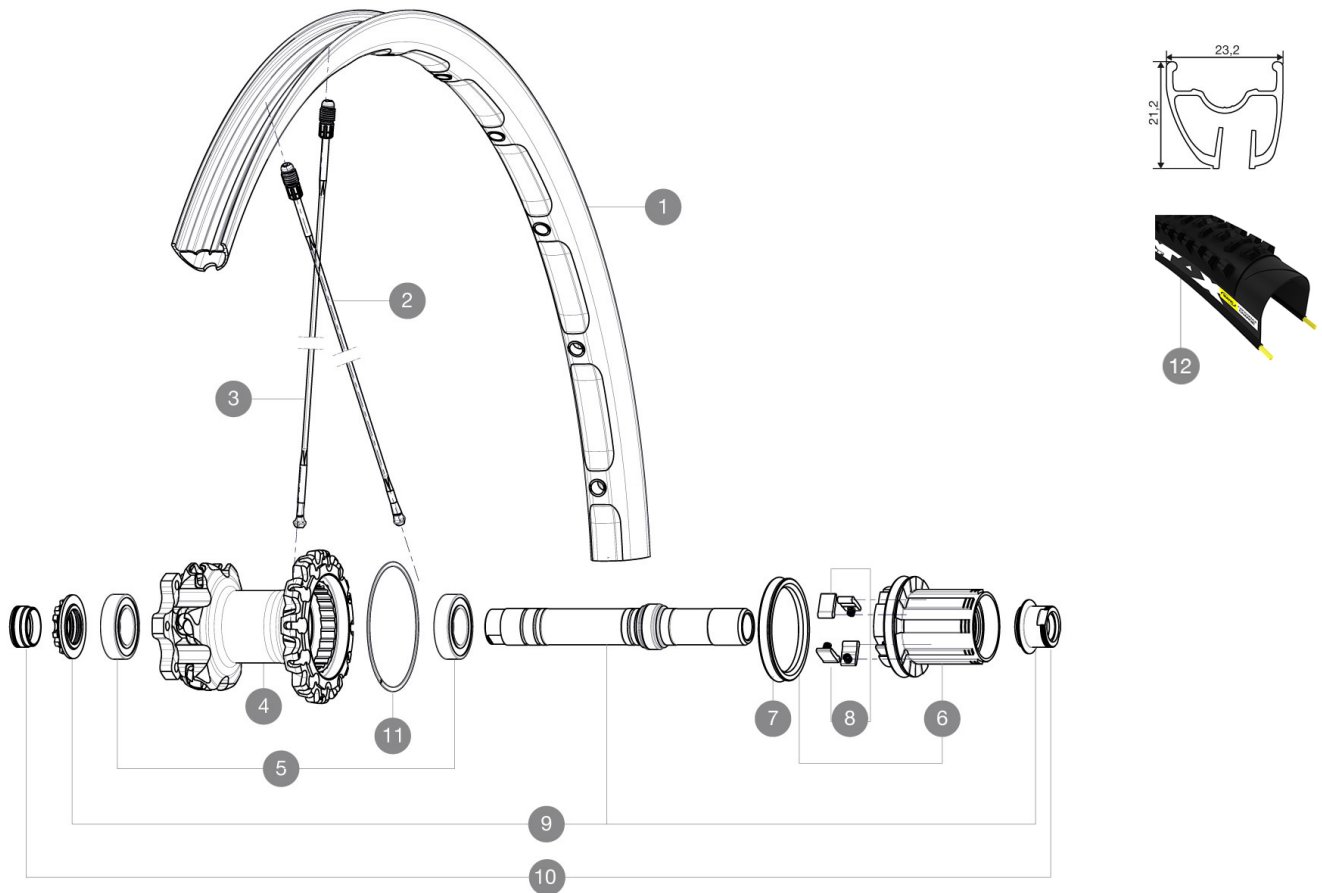

**REFERENCES WHEELS**

356088 CROSSMAX ENDURO 650bRR WTS

**SPOKES**

2	36675101	"KIT 10 DS XMAX SLR/END/PRO/DEEMAX PRO 27,5"" SPK 251,5mm"
3	36675001	"KIT 10 NDS XMAX SLR/ENDURO 27,5"" ALU SPK 281,5mm"

**HUB SHELLS**

5	M40076	HUB BEARINGS 17x30x7 6903 x 2
6	35126001	ITS-4 FREEWHEEL BODY + SEAL 2013 (NO PAWLS)
7	99610701	ITS-4 FREEWHEEL SEAL
8	99610601	PAWLS KIT FOR ITS-4 (OR TS-2)
9	30870401	REAR QRM + AXLE KIT ITS4 135mm from 2012
11	30871801	ELASTIC RING 56mm diam. ITS-4 20 SPOKES

**ADAPTERS**

10	30859301	AXLE ADAPTER Rr 12x142/148mm Pro Carb MTB (Grey)
----	----------	--

### **WHEEL WEIGHTS**

Wheel weight