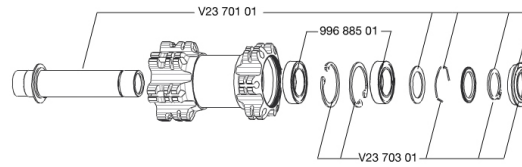

MAVIC Crossone 26 15mm

1
2014
FRONT

REFERENCES WHEELS

356629 CROSSONE 26 15mm FRT

356638 CROSSONE 26 15mm PR

RIMS

&NBSP;;

1	36693015	"KIT FRONT/REAR CROSSONE 26"" RIM"
---	----------	------------------------------------

SPOKES

2	36689801	KIT 12 FT/NDS CROSSONE SPK 264mm
---	----------	----------------------------------

HUB SHELLS

3	N/A	HUB BODY
4	99688501	BEARING KIT 9/12/15 D6T HUB 20x32x7 6804
5	V2371101	KIT FRONT QRM AXLE 100mm/BOOST 110mm
5	V2370101	KIT FRONT AXLE 15MM CROSSONE/-RIDE/-ROC - while stock last
6	V2370301	KIT FRONT AUTO ADJUSTING PLAY 15mm AXLE

MAVIC *Crossone 26 15mm***Specifications****WHEEL WEIGHTS**

Wheel weight