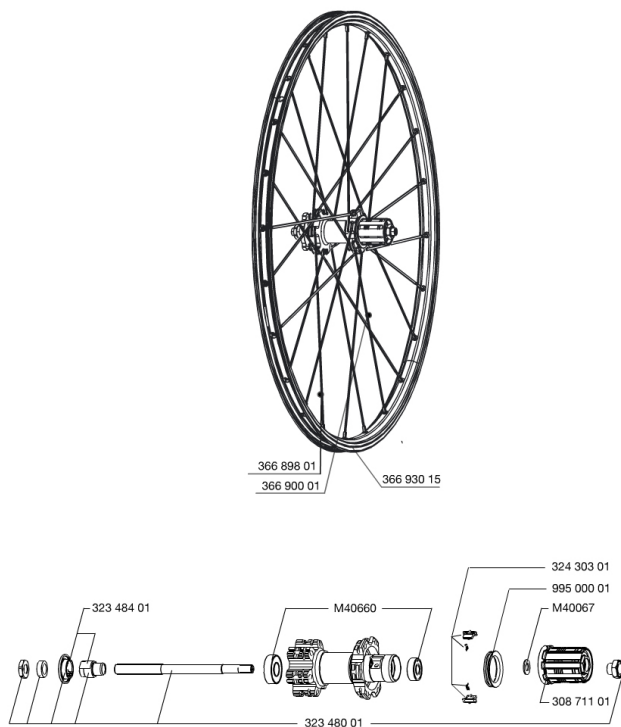

MAVIC Crossone 26 15mm

1
2014
REAR

REFERENCES WHEELS

356638 CROSSONE 26 15mm PR

RIMS

&NBSP;:

1	36693015	"KIT FRONT/REAR CROSSONE 26"" RIM"
---	----------	------------------------------------

SPOKES

2	36689801	KIT 12 FT/NDS CROSSONE SPK 264mm
3	36690001	KIT 12 DRIVE SIDE CROSSRONE/CROSSRIDE FT SX SPOKE 262mm

HUB SHELLS

4	N/A	HUB BODY
5	M40660	REAR HUB 608+6001 BEARINGS
6	32348001	MTB DISC REAR AXLE QRM MTB DISC
7	32348401	EXPANSIBLE BEARINGS SUPPORT
8	32430301	FTSX PAWLS KIT (MTB WHEELS)
9	99500001	FTSL/FTSX FREEHUB BODY SEAL
10	M40067	INTERNAL FREEWHEEL SPACER FTSL/FTSX
11	30871101	FTS-L ROAD FREEWHEEL BODY HG11 8/9 compatible

MAVIC *Crossone 26 15mm*

Specifications

WHEEL WEIGHTS

Wheel weight