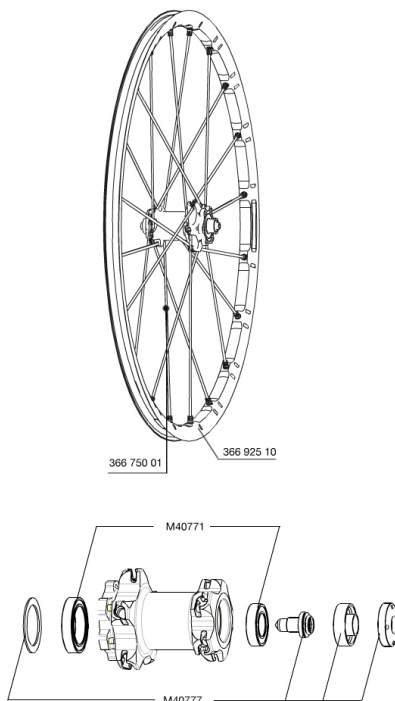

REFERENCES WHEELS

**RIMS**

&NBSP;:

36692510	"KIT FRONT CROSSMAX SLR 27,5"" RIM"
----------	-------------------------------------

SPOKES

36675001	"KIT 10 NDS XMAX SLR/ENDURO 27,5"" ALU SPK 281,5mm"
----------	---

HUB SHELLS

M40777	ASSEMBLY KIT FOR LEFTY WHEELS
M40771	BEARING KIT FOR LEFTY 50 & 60 HUB

Crossmax SLR 650b Lefty SMU

Specifications

WHEEL WEIGHTS