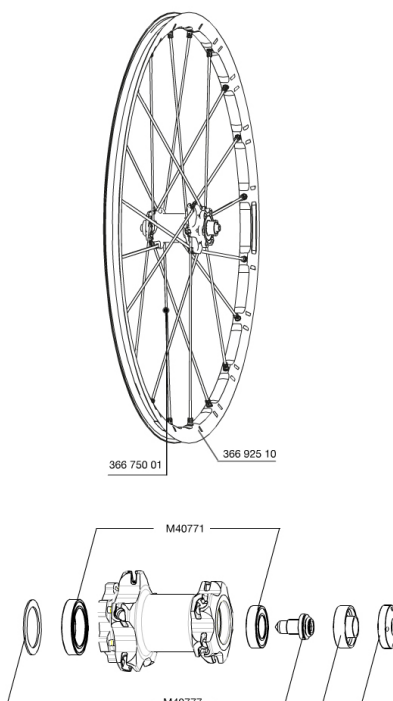

REFERENCES WHEELS

**RIMS**

&NBSP;:

36692510

"KIT FRONT CROSSMAX SLR 27,5" RIM"

SPOKES

36675001

"KIT 10 NDS XMAX SLR/ENDURO 27,5" ALU SPK 281,5mm"

HUB SHELLS

M40777

ASSEMBLY KIT FOR LEFTY WHEELS

M40771

BEARING KIT FOR LEFTY 50 & 60 HUB

Crossmax SLR 650b Lefty SMU

Specifications

WHEEL WEIGHTS