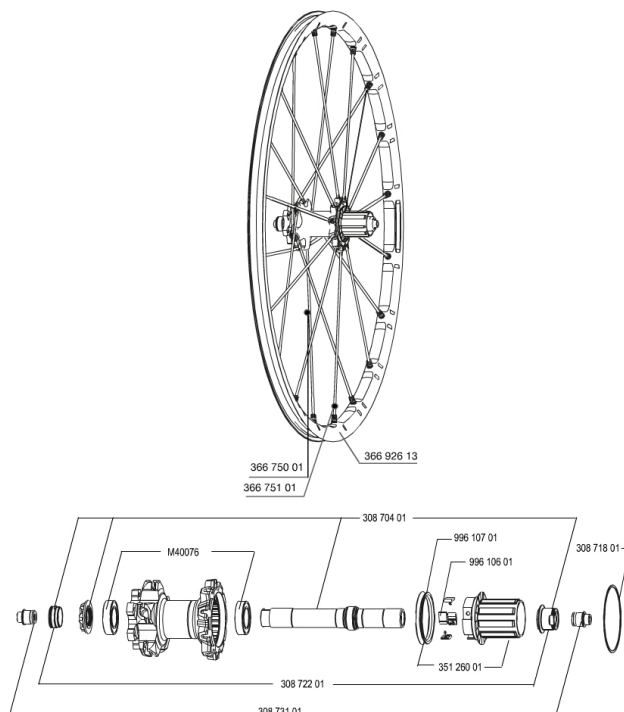

REFERENCES WHEELS

RIMS

&NBSP;:

36692613	"KIT REAR CROSSMAX SLR 27,5" RIM"
----------	-----------------------------------

SPOKES

36675001	"KIT 10 NDS XMAX SLR/ENDURO 27,5" ALU SPK 281,5mm"
36675101	"KIT 10 DS XMAX SLR/END/PRO/DEEMAX PRO 27,5" SPK 251,5mm"

HUB SHELLS

99610701	ITS-4 FREEWHEEL SEAL
35126001	ITS-4 FREEWHEEL BODY + SEAL 2013 (NO PAWLS)
30871801	ELASTIC RING 56mm diam. ITS-4 20 SPOKES
30870401	REAR QRM + AXLE KIT ITS4 135mm from 2012

ADAPTERS

30872201	FRAME SUPPORT ITS-4 135mm REAR AXLE > 2012
30873101	2 REAR REDUCERS 12/9,5mm 2012 ITS4 HUB

MAVIC *Crossmax SLR 650b Lefty SMU***Specifications**

WHEEL WEIGHTS