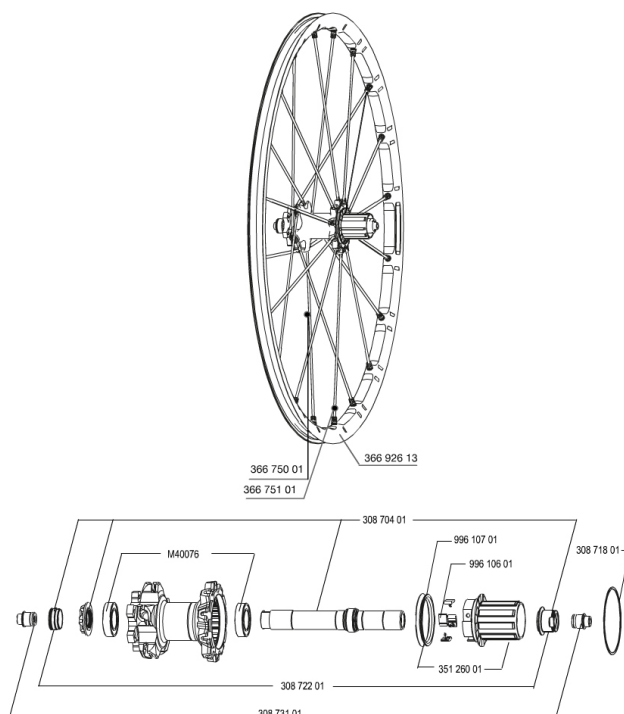

REFERENCES WHEELS

RIMS

&NBSP;:

36692613	"KIT REAR CROSSMAX SLR 27,5" RIM"
----------	-----------------------------------

SPOKES

36675001	"KIT 10 NDS XMAX SLR/ENDURO 27,5" ALU SPK 281,5mm"
36675101	"KIT 10 DS XMAX SLR/END/PRO/DEEMAX PRO 27,5" SPK 251,5mm"

HUB SHELLS

30870401	REAR QRM + AXLE KIT ITS4 135mm from 2012
99610701	ITS-4 FREEWHEEL SEAL
35126001	ITS-4 FREEWHEEL BODY + SEAL 2013 (NO PAWLS)
30871801	ELASTIC RING 56mm diam. ITS-4 20 SPOKES

ADAPTERS

30873101	2 REAR REDUCERS 12/9,5mm 2012 ITS4 HUB
30872201	FRAME SUPPORT ITS-4 135mm REAR AXLE > 2012

Crossmax SLR 650b Lefty SMU

Specifications

WHEEL WEIGHTS