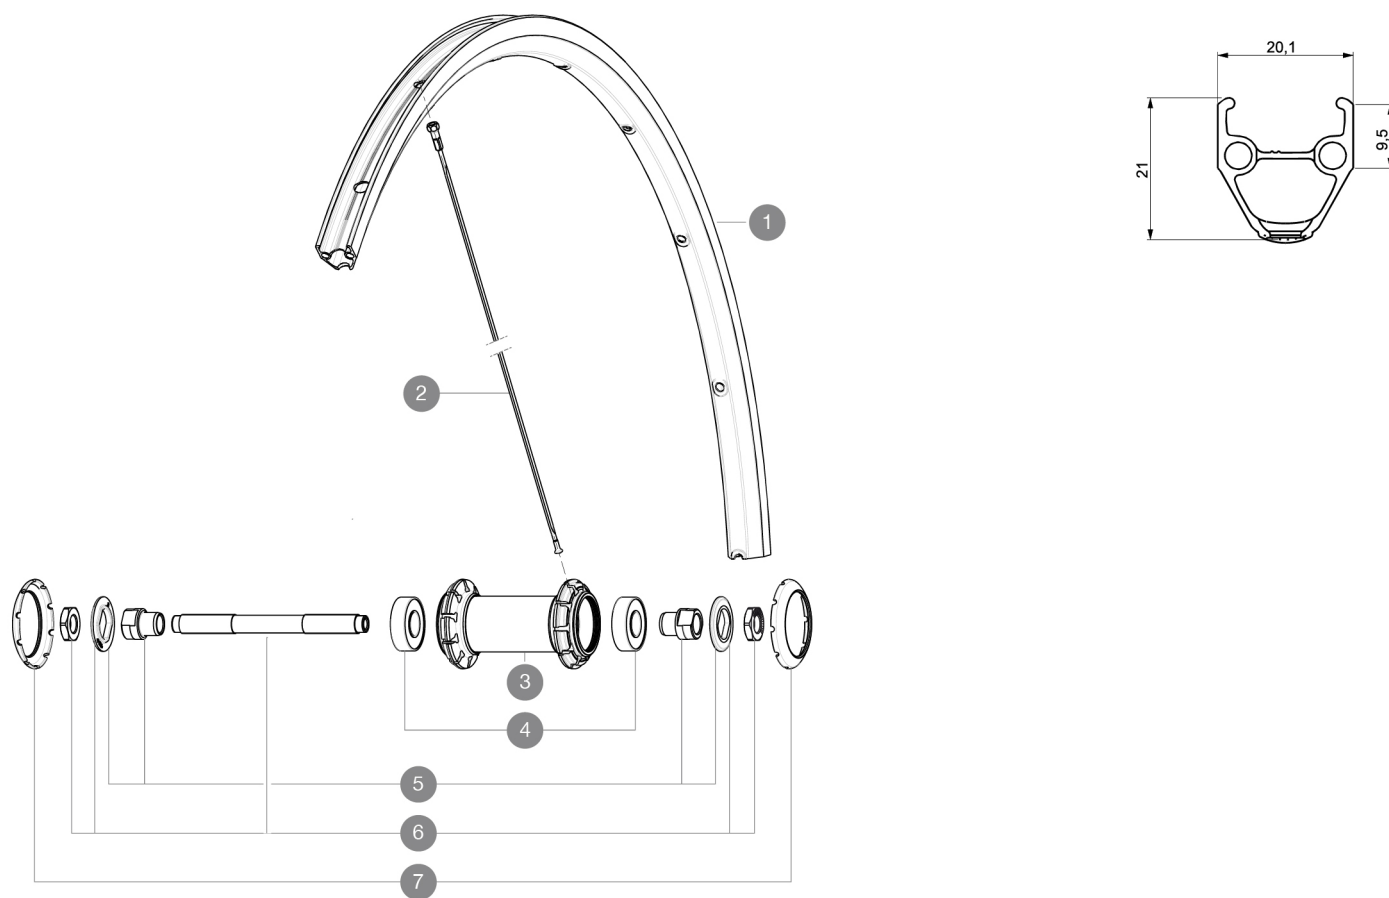

REFERENCES WHEELS

F04901 Aksium One Ft

RIMS

VALVE HOLE \varnothing (MM): 6.5 :

1	V2290915	KIT FRONT/REAR RIM AKSIUM ONE
---	----------	-------------------------------

SPOKES

2	V4160101	Kit 10 stainless spokes 285 Ft Ksyrium Equipe S/Ft & NDS Aks
2	10844901	KIT 10 FT KSYRIUM EQ S/FT+NDS AKSIUM SPK 285mm - while stock

BR101 quick releases	
Rim tape	
User guide	

Specifications**RIMS**

- **Material** : S6000 Aluminum
- **Height** : 24 mm
- **Joint** : pinned
- **Drilling** : traditional with H2 reinforcement
- **Brake track** : UB Control
- **Valve hole diameter** : 6.5 mm
- **Tyre** : clincher
- **ETRTO size** : 622x15C
- **Recommended tyre sizes** : 19 to 32 mm

SPOKES

- **Material** : steel
- **Shape** : straight pull, bladed
- **Nipples** : brass, ABS
- **Count** : 20 front and rear
- **Lacing** : radial front and rear non-drive side, crossed 2 rear drive side

WHEEL HUB

- **Front and rear bodies** : aluminum
- **Axle material** : steel
- Sealed cartridge bearings
- **Freewheel** : FTS-L steel

WHEEL WEIGHTS

Wheel weight 845