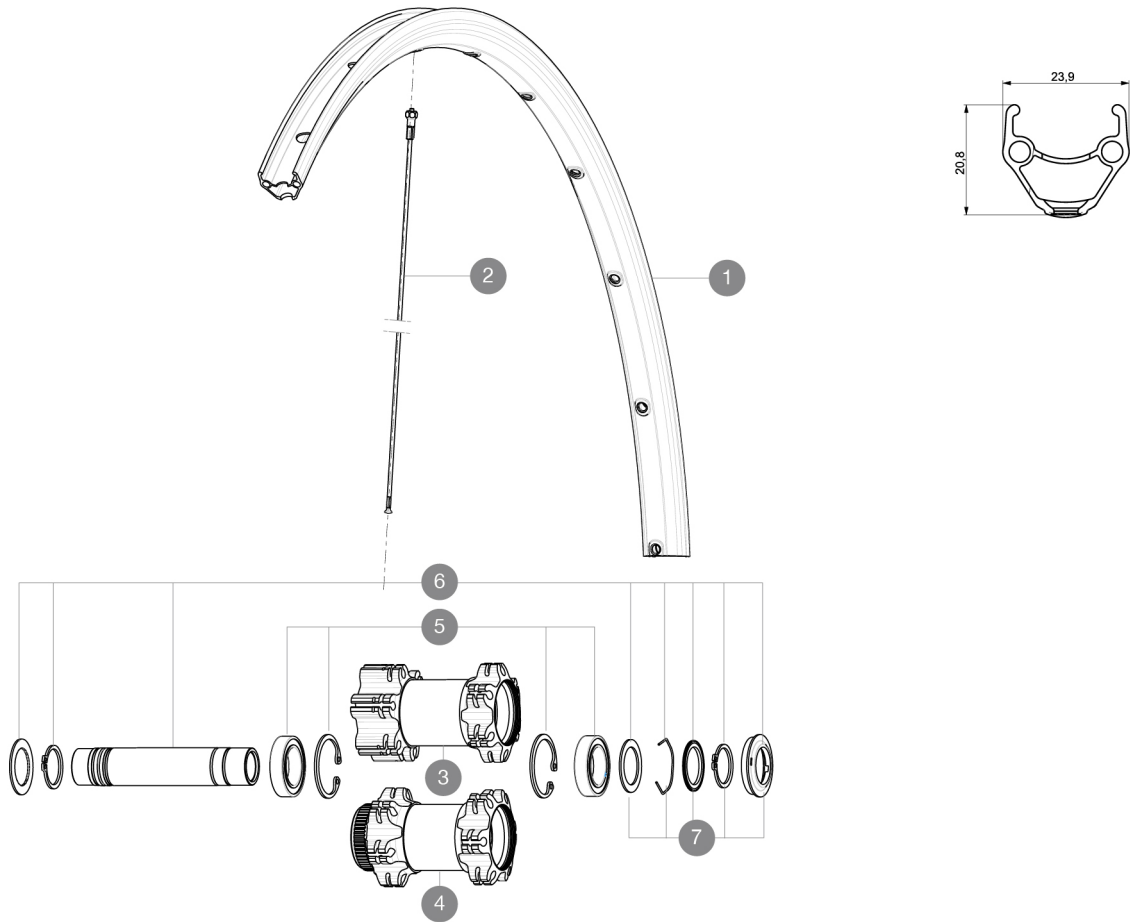

REFERENCES WHEELS

F18001	Aksium One DiscFt CL	F04701	Aksium One Disc Ft INT
--------	----------------------	--------	------------------------

RIMS

VALVE HOLE \varnothing (MM): 6.5 :

1	V2290815	KIT FRT/REAR RIM AKSIUM ONE DISC/AKSIUM DISC
---	----------	--

MAVIC *Aksium One Disc*

DELIVERED WITH

BR101 quick releases	
Rim tape	
Front QR adapters	
User guide	

Specifications

RIMS

- **Material** : S6000 Aluminum
- **Height** : 22mm
- **Joint** : pinned
- **Drilling** : traditional with H2 reinforcement
- Disc brake specific profile
- **Valve hole diameter** : 6.5 mm
- **Tyre** : clincher
- **ETRTO size** : 622x17C
- **Recommended tyre sizes** : 25 to 52 mm

SPOKES

- **Material** : steel
- **Shape** : straight pull, round
- **Nipples** : brass, ABS
- **Count** : 24 front and rear
- **Lacing** : front and rear crossed 2

WHEEL HUB

- **Front and rear bodies** : aluminum
- **Body** : aluminum
- **Axle material** : front aluminum, rear steel
- Sealed cartridge bearings
- **Freewheel** : FTS-L steel

WHEEL WEIGHTS

Wheel weight 890