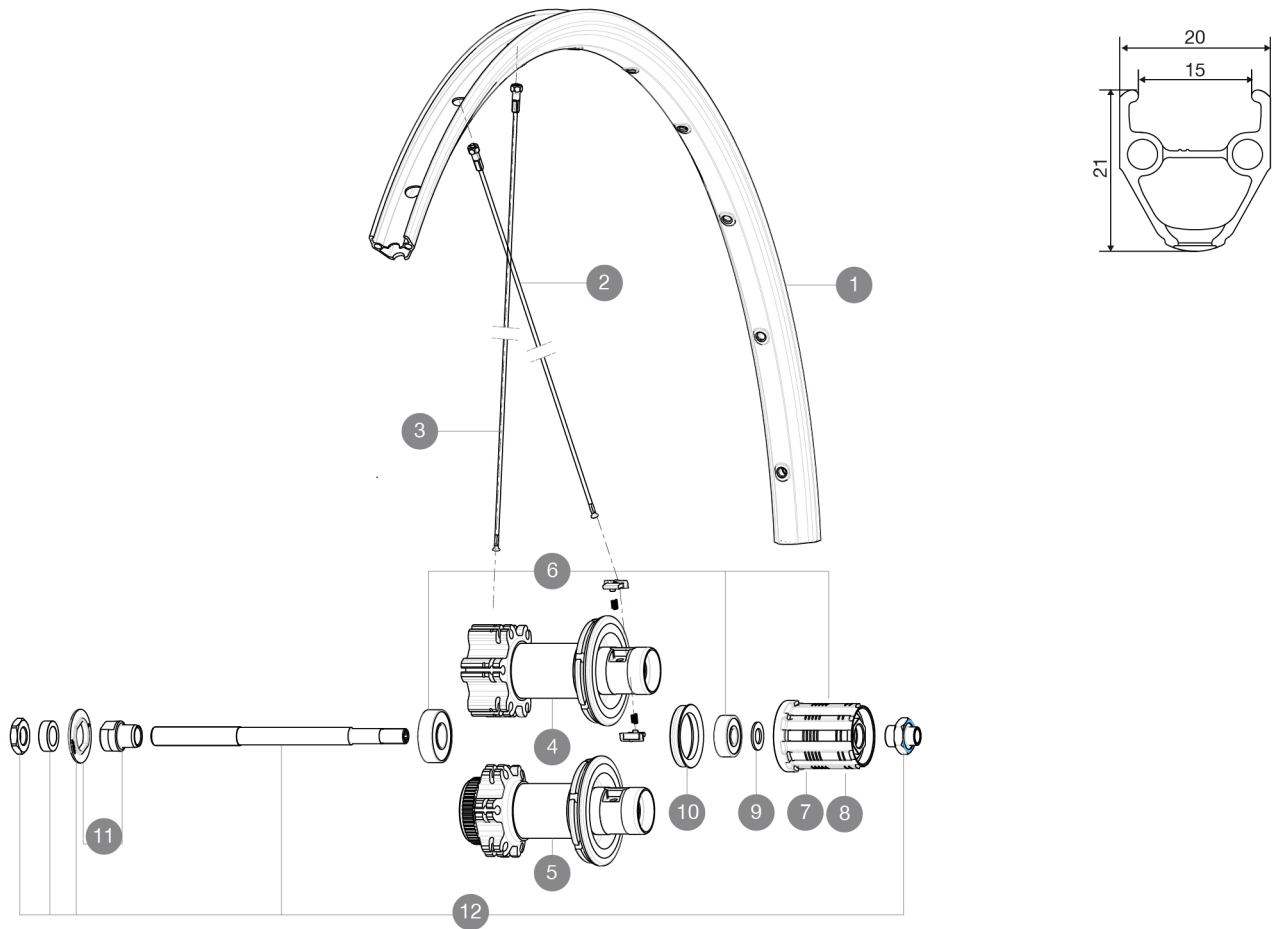

### RIMS

VALVE HOLE  $\bar{A}$  (MM): 6.5 :

1	V2290815	KIT FRT/REAR RIM AKSIUM ONE DISC/AKSIUM DISC
---	----------	--

### SPOKES

- **Material** : steel
- **Shape** : straight pull, round
- **Nipples** : brass, ABS
- **Count** : 24 front and rear
- **Lacing** : front and rear crossed 2

### WHEEL HUB

- **Front and rear bodies** : aluminum
- **Body** : aluminum
- **Axle material** : front aluminum, rear steel  
Sealed cartridge bearings
- **Freewheel** : FTS-L steel

### WHEEL WEIGHTS

Wheel weight 1075