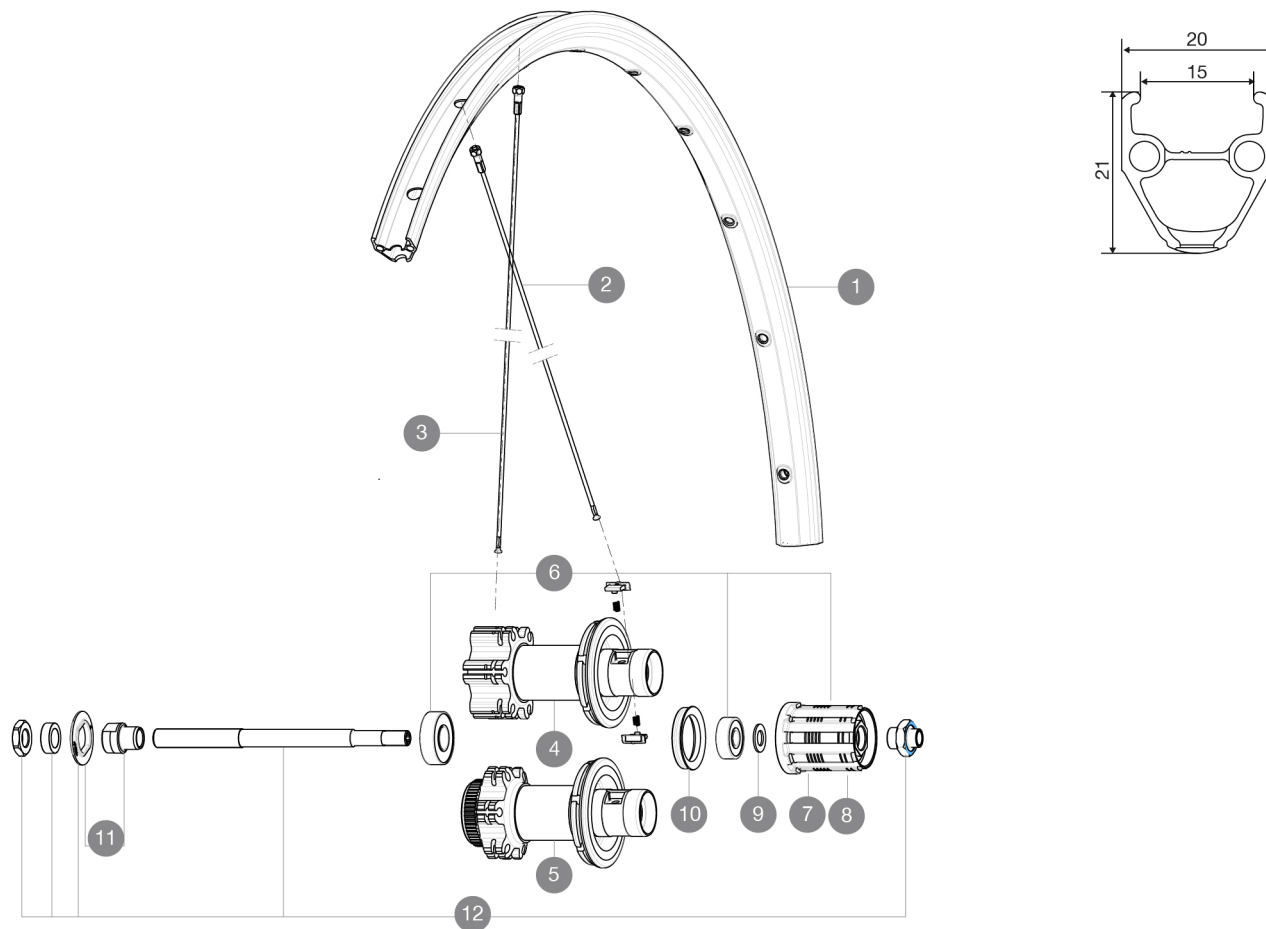

REFERENCES WHEELS

R37501 Aksium One Disc Rr CL

R19801 Aksium One Disc Rr INT

RIMS

VALVE HOLE \bar{A} (MM): 6.5 :

1	V2290815	KIT FRT/REAR RIM AKSIUM ONE DISC/AKSIUM DISC
---	----------	--

SPOKES

2	36690301	"KIT 12 FT/NDS XONE/XMAX - XA 29"/AKSIUM DISC 9 + 12 FT/AKS
3	36690401	KIT 12 DS XONE/XRIDE FTSX/AKSIUM DISC 9 SPK 294mm

MAVIC Aksium One Disc

DELIVERED WITH

BR101 quick releases	
Rim tape	
Front QR adapters	
User guide	

Specifications

RIMS

- **Material** : S6000 Aluminum
- **Height** : 22mm
- **Joint** : pinned
- **Drilling** : traditional with H2 reinforcement
- Disc brake specific profile
- **Valve hole diameter** : 6.5 mm
- **Tyre** : clincher
- **ETRTO size** : 622x17C
- **Recommended tyre sizes** : 25 to 52 mm

SPOKES

- **Material** : steel
- **Shape** : straight pull, round
- **Nipples** : brass, ABS
- **Count** : 24 front and rear
- **Lacing** : front and rear crossed 2

WHEEL HUB

- **Front and rear bodies** : aluminum
- **Body** : aluminum
- **Axle material** : front aluminum, rear steel
- Sealed cartridge bearings
- **Freewheel** : FTS-L steel

WHEEL WEIGHTS

Wheel weight 1075