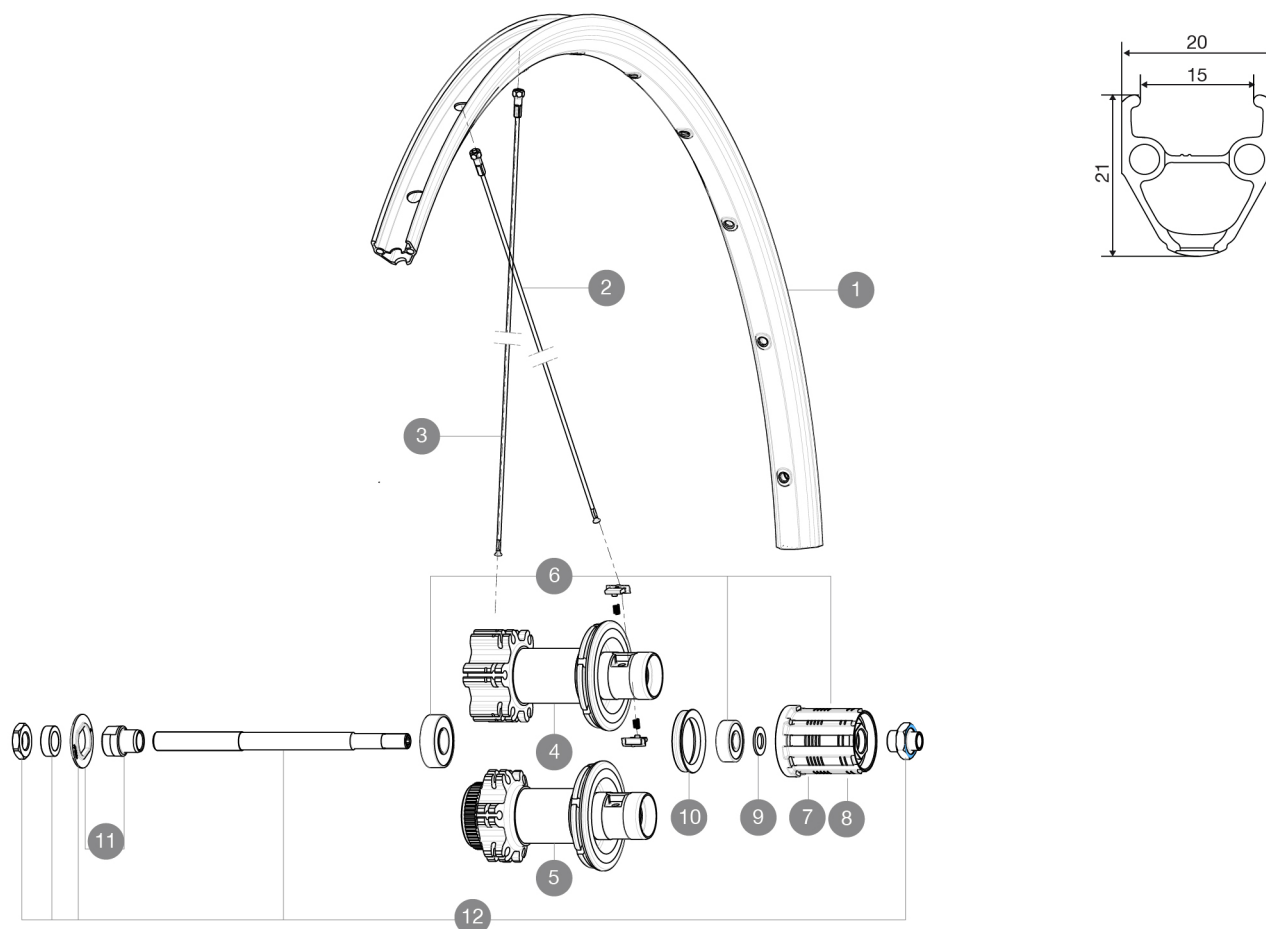

REFERENCES WHEELS

R37501 Aksium One Disc Rr CL

R19801 Aksium One Disc Rr INT

RIMS

VALVE HOLE \bar{A} (MM): 6.5 :

1	V2290815	KIT FRT/REAR RIM AKSIUM ONE DISC/AKSIUM DISC
---	----------	--

SPOKES

2	36690301	"KIT 12 FT/NDS XONE/XMAX - XA 29"/AKSIUM DISC 9 + 12 FT/AKS
3	36690401	KIT 12 DS XONE/XRIDE FT SX/AKSIUM DISC 9 SPK 294mm

MAVIC Aksium One Disc

DELIVERED WITH

BR101 quick releases	
Rim tape	
Front QR adapters	
User guide	

Specifications

RIMS

- **Material** : S6000 Aluminum
- **Height** : 22mm
- **Joint** : pinned
- **Drilling** : traditional with H2 reinforcement
- Disc brake specific profile
- **Valve hole diameter** : 6.5 mm
- **Tyre** : clincher
- **ETRTO size** : 622x17C
- **Recommended tyre sizes** : 25 to 52 mm

SPOKES

- **Material** : steel
- **Shape** : straight pull, round
- **Nipples** : brass, ABS
- **Count** : 24 front and rear
- **Lacing** : front and rear crossed 2

WHEEL HUB

- **Front and rear bodies** : aluminum
- **Body** : aluminum
- **Axle material** : front aluminum, rear steel
- Sealed cartridge bearings
- **Freewheel** : FTS-L steel

WHEEL WEIGHTS

Wheel weight 1075