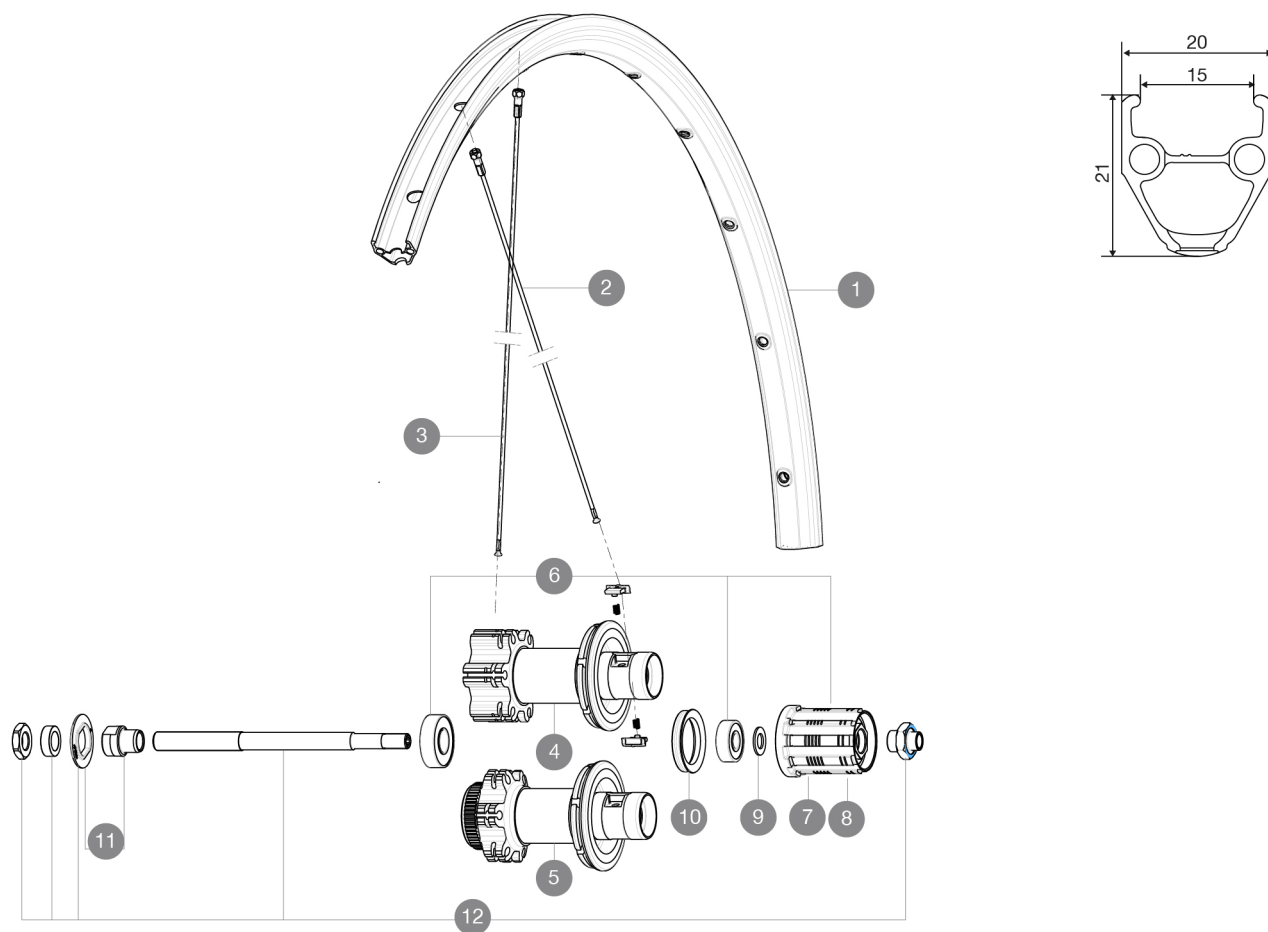

REFERENCES WHEELS

R37501 Aksium One Disc Rr CL

R19801 Aksium One Disc Rr INT

RIMS

VALVE HOLE \bar{A} (MM): 6.5 :

1 V2290815 KIT FRT/REAR RIM AKSIUM ONE DISC/AKSIUM DISC

SPOKES

2 36690301 "KIT 12 FT/NDS XONE/XMAX - XA 29"/AKSIUM DISC 9 + 12 FT/AKS
3 36690401 KIT 12 DS XONE/XRIDE FTSX/AKSIUM DISC 9 SPK 294mm

MAVIC *Aksium One Disc***DELIVERED WITH**

BR101 quick releases	
Rim tape	
Front QR adapters	
User guide	

Specifications**RIMS**

- **Material** : S6000 Aluminum
- **Height** : 22mm
- **Joint** : pinned
- **Drilling** : traditional with H2 reinforcement
- Disc brake specific profile
- **Valve hole diameter** : 6.5 mm
- **Tyre** : clincher
- **ETRTO size** : 622x17C
- **Recommended tyre sizes** : 25 to 52 mm

SPOKES

- **Material** : steel
- **Shape** : straight pull, round
- **Nipples** : brass, ABS
- **Count** : 24 front and rear
- **Lacing** : front and rear crossed 2

WHEEL HUB

- **Front and rear bodies** : aluminum
- **Body** : aluminum
- **Axle material** : front aluminum, rear steel
- Sealed cartridge bearings
- **Freewheel** : FTS-L steel

WHEEL WEIGHTS

Wheel weight 1075