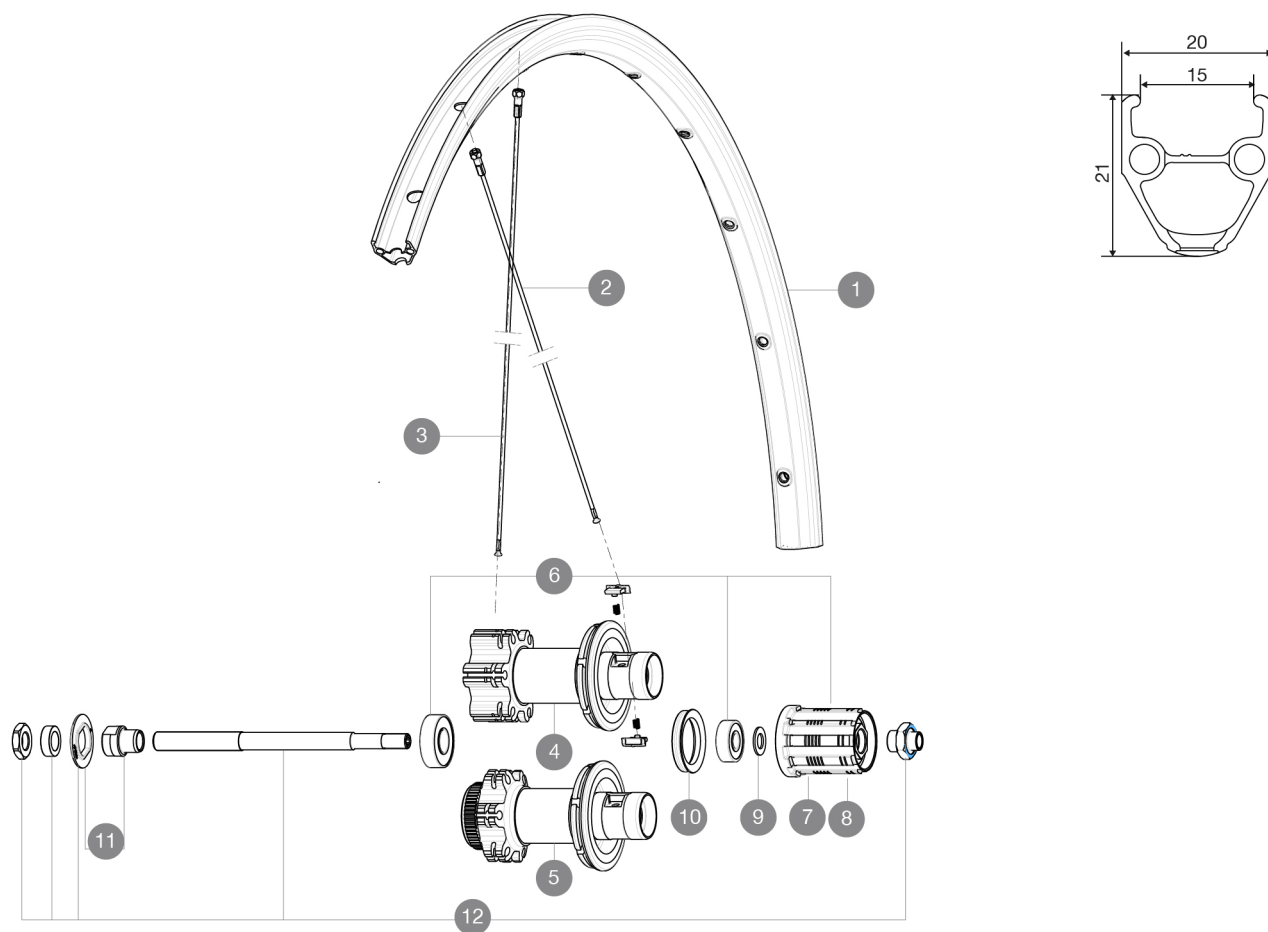

REFERENCES WHEELS

R37501 Aksium One Disc Rr CL

R19801 Aksium One Disc Rr INT

RIMS

VALVE HOLE \bar{A} (MM): 6.5 :

1	V2290815	KIT FRT/REAR RIM AKSIUM ONE DISC/AKSIUM DISC
---	----------	--

SPOKES

2	36690301	"KIT 12 FT/NDS XONE/XMAX - XA 29"/AKSIUM DISC 9 + 12 FT/AKS
3	36690401	KIT 12 DS XONE/XRIDE FTSX/AKSIUM DISC 9 SPK 294mm

MAVIC Aksium One Disc

DELIVERED WITH

BR101 quick releases	
Rim tape	
Front QR adapters	
User guide	

Specifications

RIMS

- **Material** : S6000 Aluminum
- **Height** : 22mm
- **Joint** : pinned
- **Drilling** : traditional with H2 reinforcement
- Disc brake specific profile
- **Valve hole diameter** : 6.5 mm
- **Tyre** : clincher
- **ETRTO size** : 622x17C
- **Recommended tyre sizes** : 25 to 52 mm

SPOKES

- **Material** : steel
- **Shape** : straight pull, round
- **Nipples** : brass, ABS
- **Count** : 24 front and rear
- **Lacing** : front and rear crossed 2

WHEEL HUB

- **Body** : aluminum
- **Front and rear bodies** : aluminum
- **Axle material** : front aluminum, rear steel
- Sealed cartridge bearings
- **Freewheel** : FTS-L steel

WHEEL WEIGHTS

Wheel weight 1075