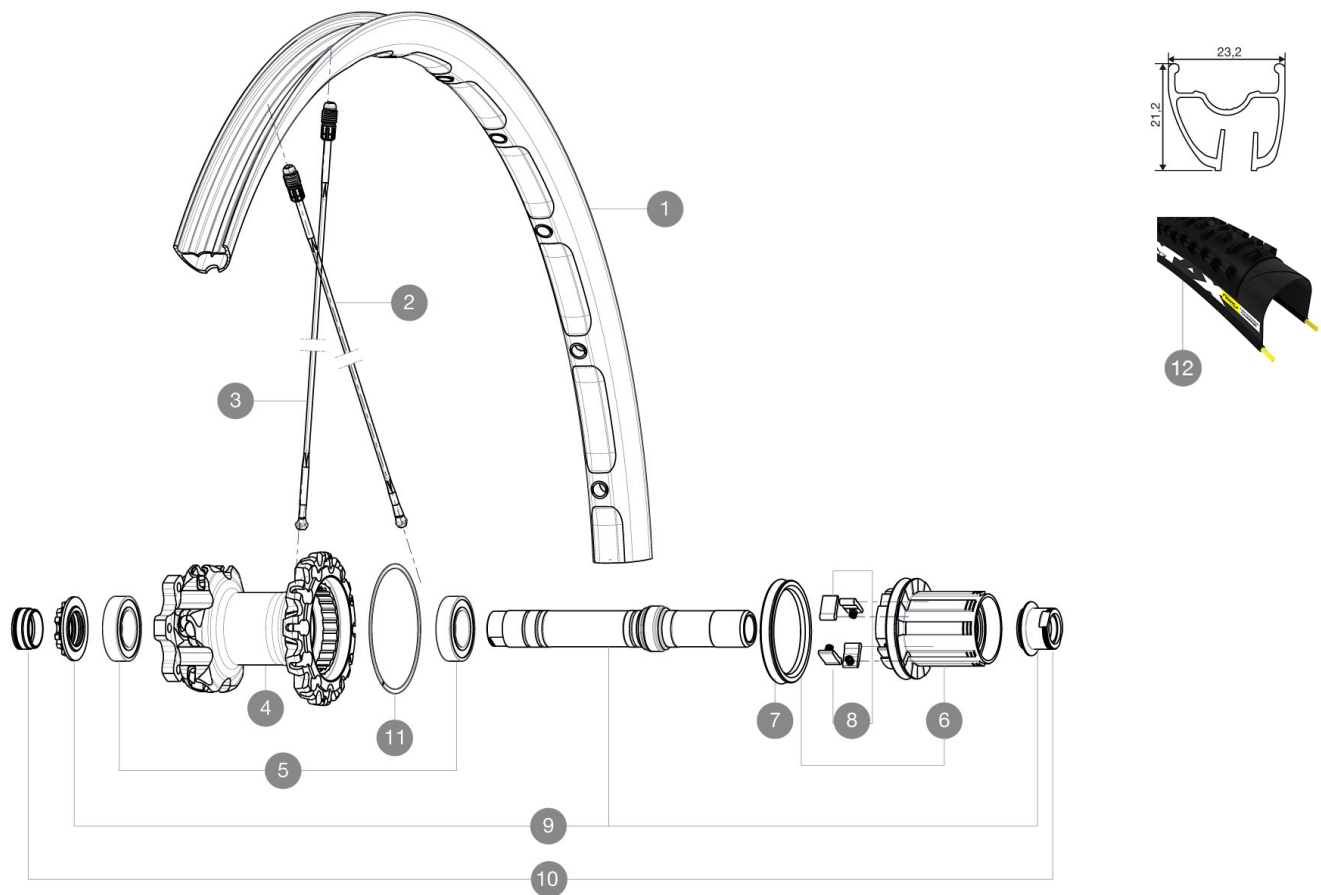

参照ホイール

RIMS

&NBSP;:

1	36692413	"REAR CROSSMAX ENDURO 650b/27,5" RIM"

SPOKES

2	36675101	"10 SPOKES DRIVE SIDE CROSSMAX SLR/ENDURO 650b/27,5"
3	36675001	"10 SPOKES OPP DRIVE SIDE CROSSMAX SLR/ENDURO 650b/27,5"

HUB SHELLS

4	N/A	HUB BODY
5	M40076	HUB BEARINGS 17x30x7 6903 x 2
6	35126001	ITS-4 FREEWHEEL BODY + SEAL 2013 (WITHOUT PAWLS)
7	99610701	ITS4 SEAL
8	99610601	ITS4 PAWLS KIT
9	30870401	REAR AXLE KIT ITS4 135mm D6T/DCL 2012
11	30871801	ELASTIC RING 56mm diam.

TYRES

12	35636522	Crossmax Roam XL 650b

ADAPTERS

10	30872201	FORK REST ITS-4 135mm REAR AXLE > 2012