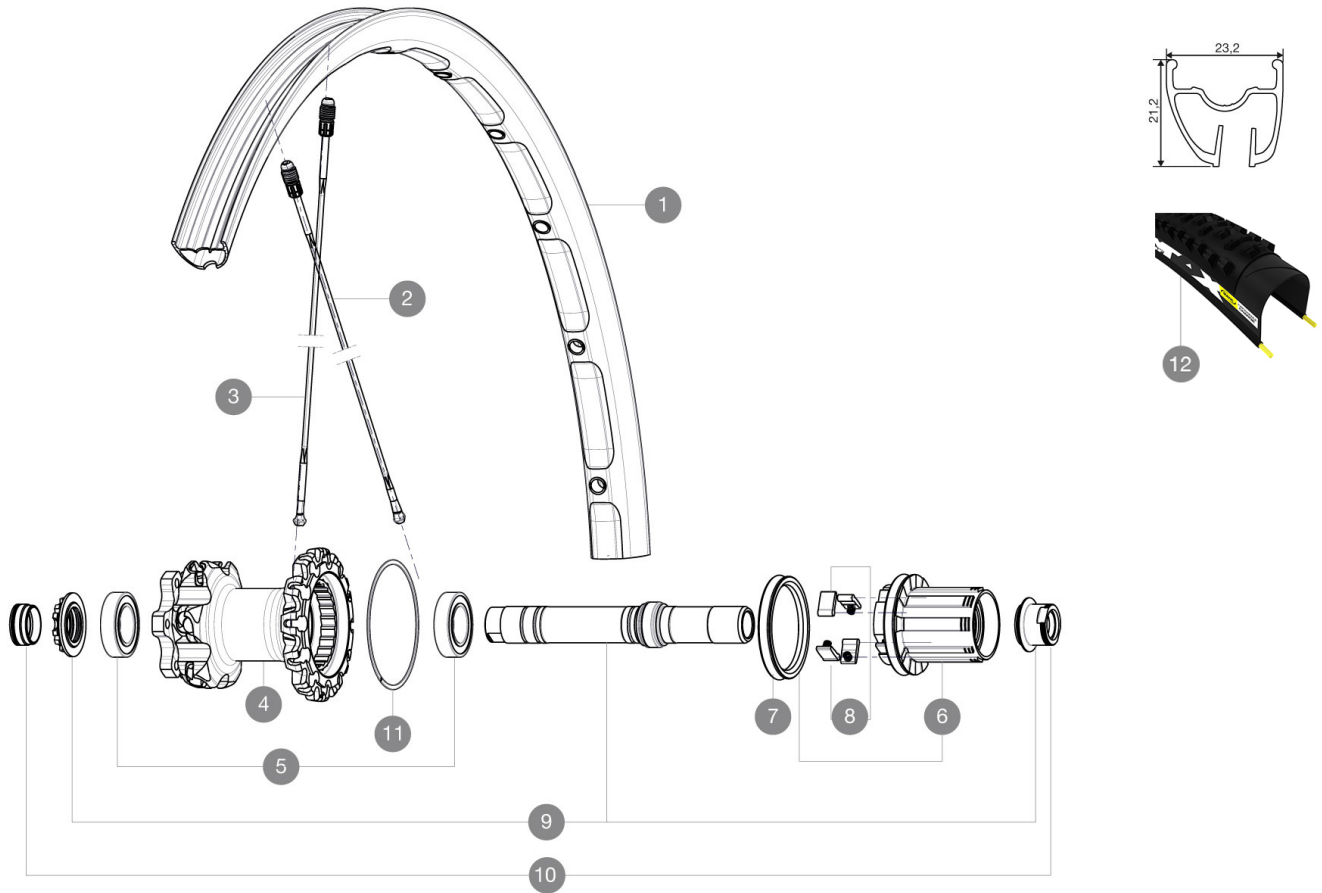

参照ホイール

RIMS

&NBSP;:

1	36692413	"REAR CROSSMAX ENDURO 650b/27,5" RIM"

SPOKES

2	36675101	"10 SPOKES DRIVE SIDE CROSSMAX SLR/ENDURO 650b/27,5"
3	36675001	"10 SPOKES OPP DRIVE SIDE CROSSMAX SLR/ENDURO 650b/27,5"

HUB SHELLS

4	N/A	HUB BODY
5	M40076	HUB BEARINGS 17x30x7 6903 x 2
6	35126001	ITS-4 FREEWHEEL BODY + SEAL 2013 (WITHOUT PAWLS)
7	99610701	ITS4 SEAL
8	99610601	ITS4 PAWLS KIT
9	30870401	REAR AXLE KIT ITS4 135mm D6T/DCL 2012
11	30871801	ELASTIC RING 56mm diam.

TYRES

12	35636522	Crossmax Roam XL 650b

ADAPTERS

10	30872201	FORK REST ITS-4 135mm REAR AXLE > 2012