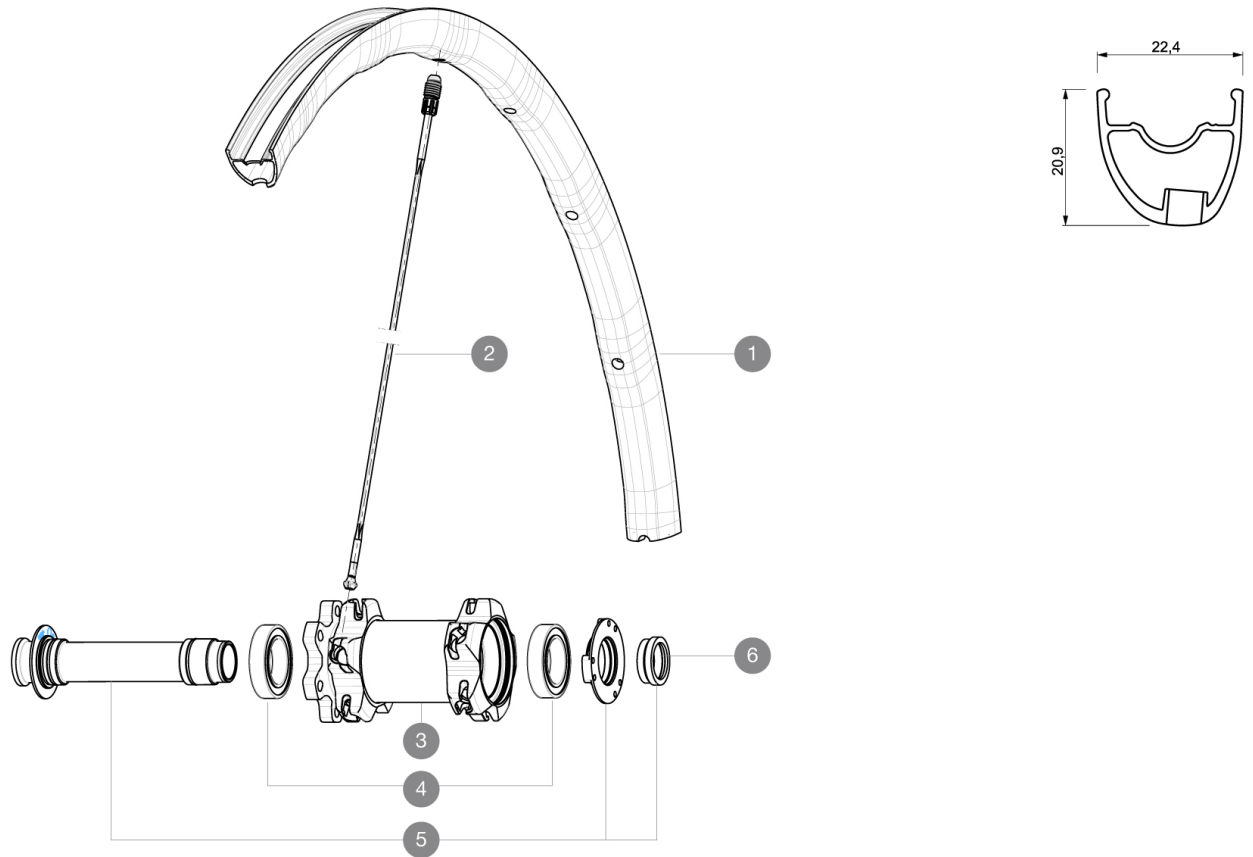

REFERENCES WHEELS

F01601 Crossmax SL 29FT

RIMS

VALVE HOLE \varnothing (MM): 6.5 :

1	V2310310	KIT FRONT RIM CROSSMAX SL/SL PRO BLACK 29"
----------	----------	--

SPOKES

2	35113701	"KIT 10 FT/NDS M7/7 XMAX SLR 29"" SPK 299,5mm"
----------	----------	--

HUB SHELLS

3	N/A	HUB BODY
4	99688501	BEARING KIT 9/12/15 D6T HUB 20x32x7 6804
5	99688201	9/15 6B FRT AXLE CROSSMAX/KSY PRO CARBON SL C
6	10846501	FRONT FORK SUPPORT FOR 15mm AXLE

MAVIC *Crossmax SL 29*

2

2015
FRONT

Specifications

WHEEL HUB

Shimano 11 speeds compatible

XD Compatible (XX1-X01) with optional kit

WHEEL WEIGHTS

Wheel weight 690