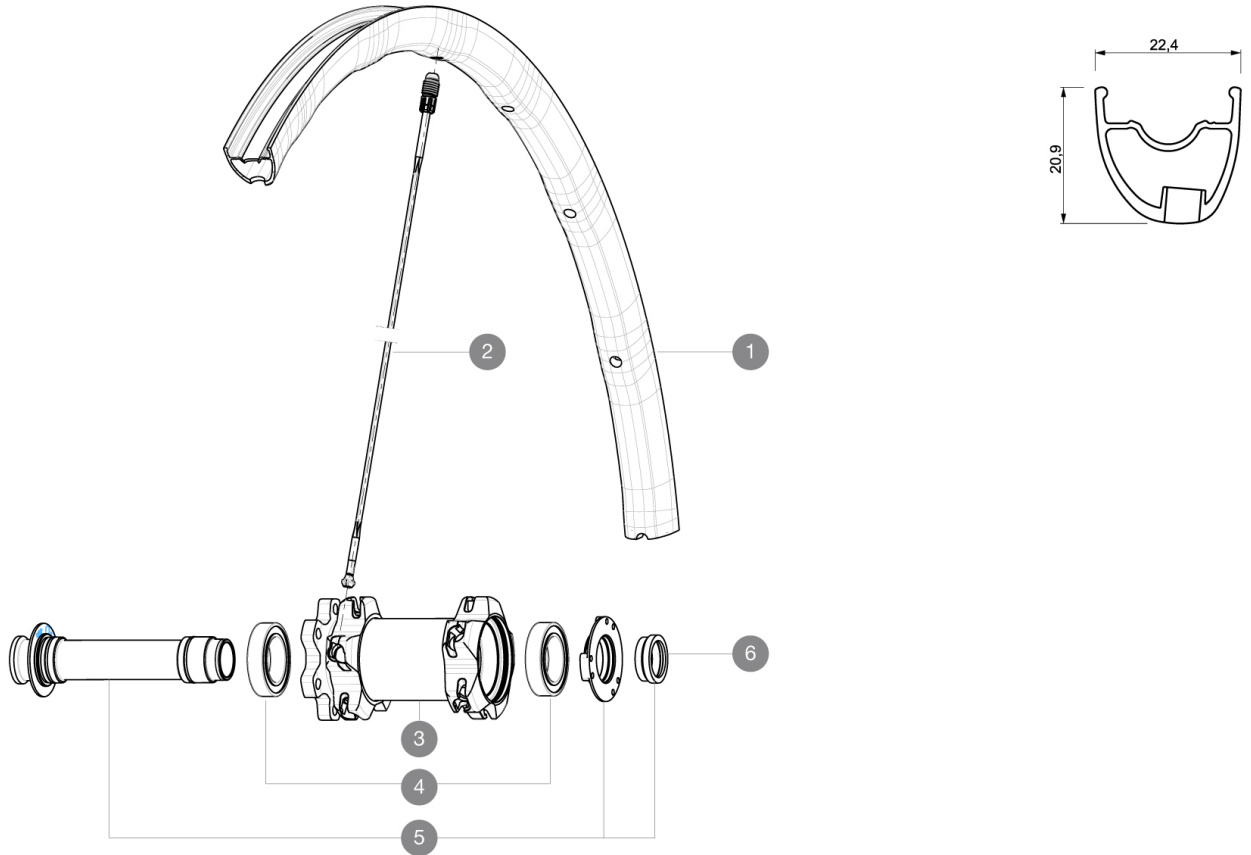

REFERENCES WHEELS

F01601 Crossmax SL 29FT

RIMS

VALVE HOLE \varnothing (MM): 6.5 :

1	V2310310	KIT FRONT RIM CROSSMAX SL/SL PRO BLACK 29"
---	----------	--

SPOKES

2	35113701	"KIT 10 FT/NDS M7/7 XMAX SLR 29"" SPK 299,5mm"
---	----------	--

HUB SHELLS

3	N/A	HUB BODY
4	99688501	BEARING KIT 9/12/15 D6T HUB 20x32x7 6804
5	99688201	9/15 6B FRT AXLE CROSSMAX/KSY PRO CARBON SL C
6	10846501	FRONT FORK SUPPORT FOR 15mm AXLE

MAVIC *Crossmax SL 29*

2

2015
FRONT

Specifications

WHEEL HUB

Shimano 11 speeds compatible

XD Compatible (XX1-X01) with optional kit

WHEEL WEIGHTS

Wheel weight 690