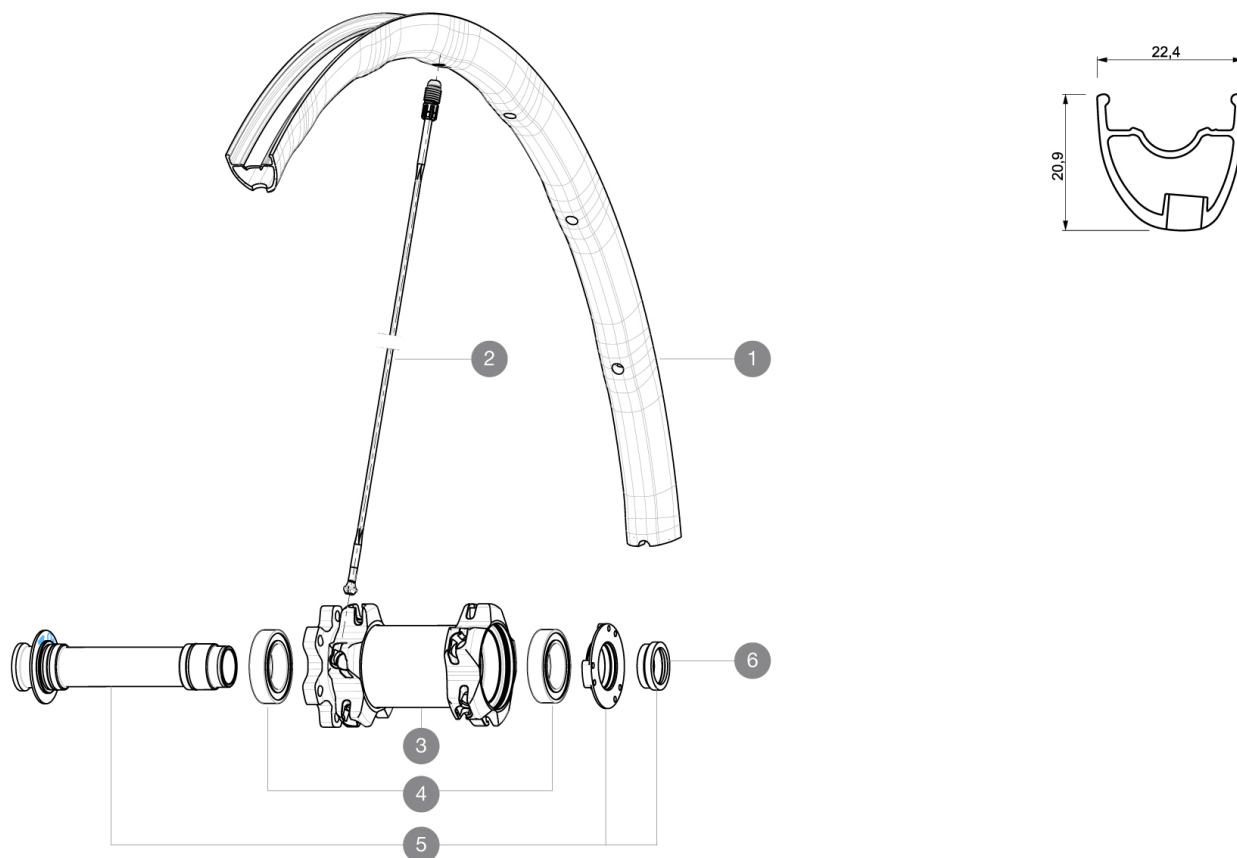

REFERENCES WHEELS

F01601 Crossmax SL 29FT

RIMS

VALVE HOLE \varnothing (MM): 6.5 :

1 V2310310 KIT FRONT RIM CROSSMAX SL/SL PRO BLACK 29"

SPOKES

2 35113701 "KIT 10 FT/NDS M7/7 XMAX SLR 29"" SPK 299,5mm"

HUB SHELLS

| | | |
|---|----------|---|
| 3 | N/A | HUB BODY |
| 4 | 99688501 | BEARING KIT 9/12/15 D6T HUB 20x32x7 6804 |
| 5 | 99688201 | 9/15 6B FRT AXLE CROSSMAX/KSY PRO CARBON SL C |
| 6 | 10846501 | FRONT FORK SUPPORT FOR 15mm AXLE |

MAVIC *Crossmax SL 29*

2

2015
FRONT

Specifications

WHEEL HUB

Shimano 11 speeds compatible
XD Compatible (XX1-X01) with optional kit

WHEEL WEIGHTS

Wheel weight 690