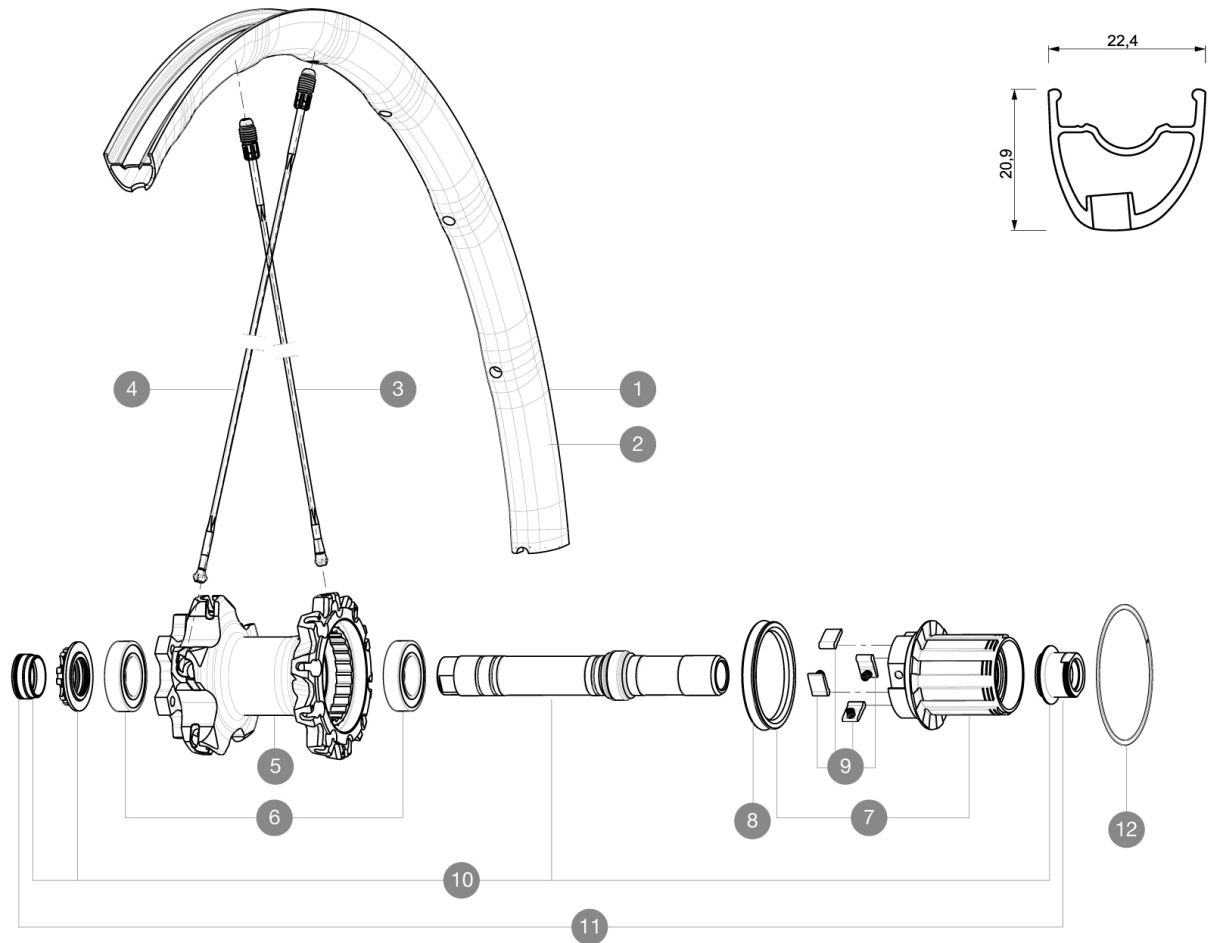

REFERENCES WHEELS

R67901 XmaxSL29RrOFFSET R16401 Crossmax SL 29Rr

RIMS

VALVE HOLE $\bar{\varnothing}$ (MM): 6.5 :

1	V2310613	KIT REAR RIM CROSSMAX SL/SL PRO BLACK 29"
2	V2311913	KIT RR RIM CROSSMAX SL/SL PRO OFFSET BLK 29"

SPOKES

3	35113801	"KIT 10 DS M7/7 XMAX SLR/PRO 29"" SPK 269,5mm"
4	35113701	"KIT 10 FT/NDS M7/7 XMAX SLR 29"" SPK 299,5mm"

HUB SHELLS

5	N/A	HUB BODY
6	M40076	HUB BEARINGS 17x30x7 6903 x 2
7	35126001	ITS-4 FREEWHEEL BODY + SEAL 2013 (NO PAWLS)
8	99610701	ITS-4 FREEWHEEL SEAL
9	99610601	PAWLS KIT FOR ITS-4 (OR TS-2)
10	30870401	REAR QRM + AXLE KIT ITS4 135mm from 2012
12	30871801	ELASTIC RING 56mm diam. ITS-4 20 SPOKES

ADAPTERS

11	30872201	FRAME SUPPORT ITS-4 135mm REAR AXLE > 2012
----	----------	--

MAVIC *Crossmax SL 29*

2

2015

REAR

Specifications

WHEEL HUB

Shimano 11 speeds compatible

XD Compatible (XX1-X01) with optional kit

WHEEL WEIGHTS

Wheel weight 830