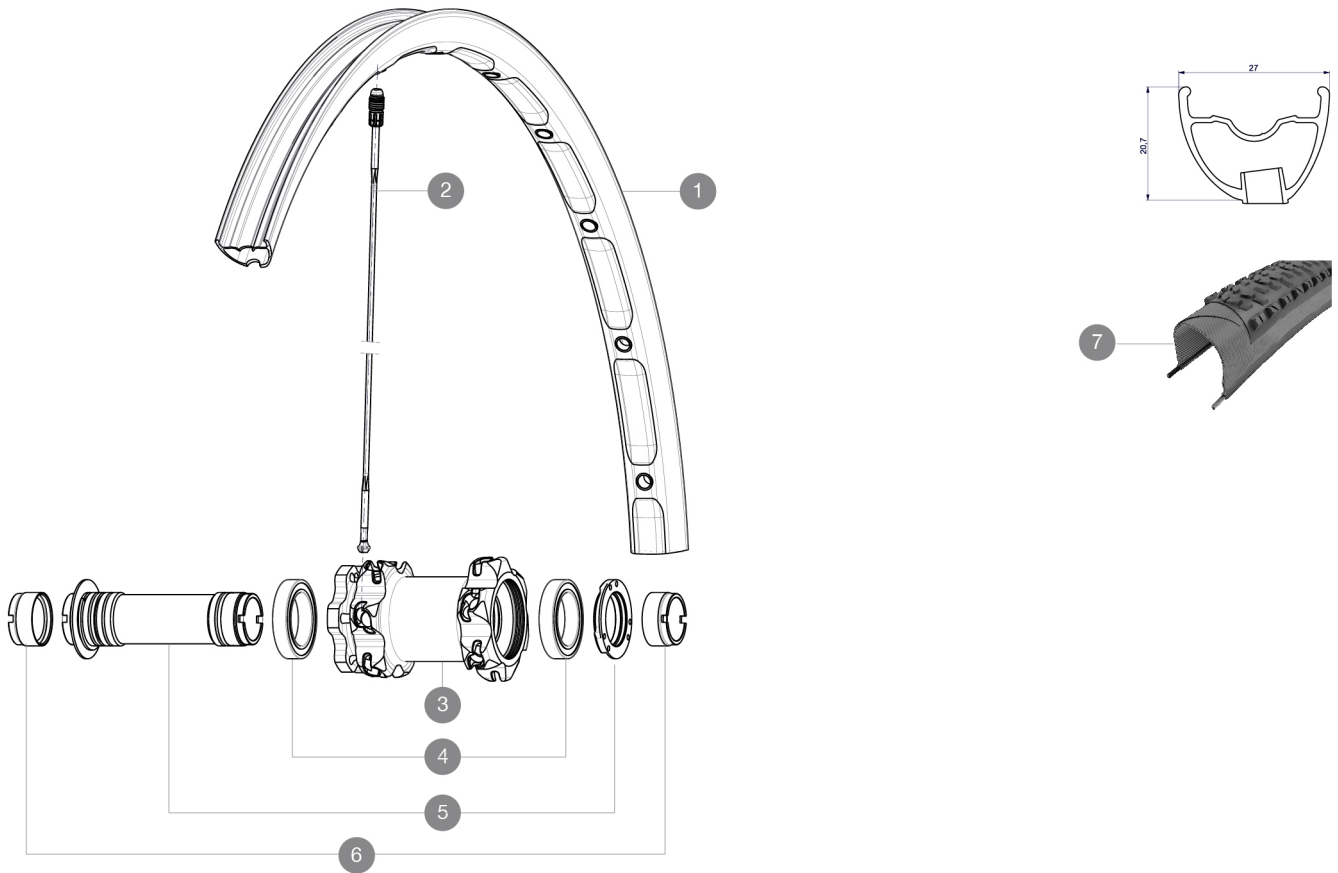

**REFERENZEN RÄDER**

F02901 Crossmax XL 27.5Ft WTS

**RIMS**

VENTILLOCH Å (MM): 6,5 :

1	V2310810	KIT FRONT RIM CROSSMAX XL 2015 27,5"
---	----------	--------------------------------------

**SPOKES**

2	36674901	"12 SPOKES FRONT CROSSMAX SLR/ENDURO 650b/27,5" 274mm"
---	----------	--

**HUB SHELLS**

3	N/A	NABENKÖRPER
4	M40179	FRONT BEARING 25x37x7 20mm AXLE
5	30870501	FRONT AXLE 20mm CROSSMAX ST/SX + DEEMAX ULTI 2012

**ADAPTERS**

6	12982901	20mm adapter for Crossmax ST/SX (front wheel)
---	----------	---

### FELGEN

- Innenbreite : 23 mm
- ETRTO-Größe 27.5" : 584x23c

### RADGEWICHTE

Radgewicht 815