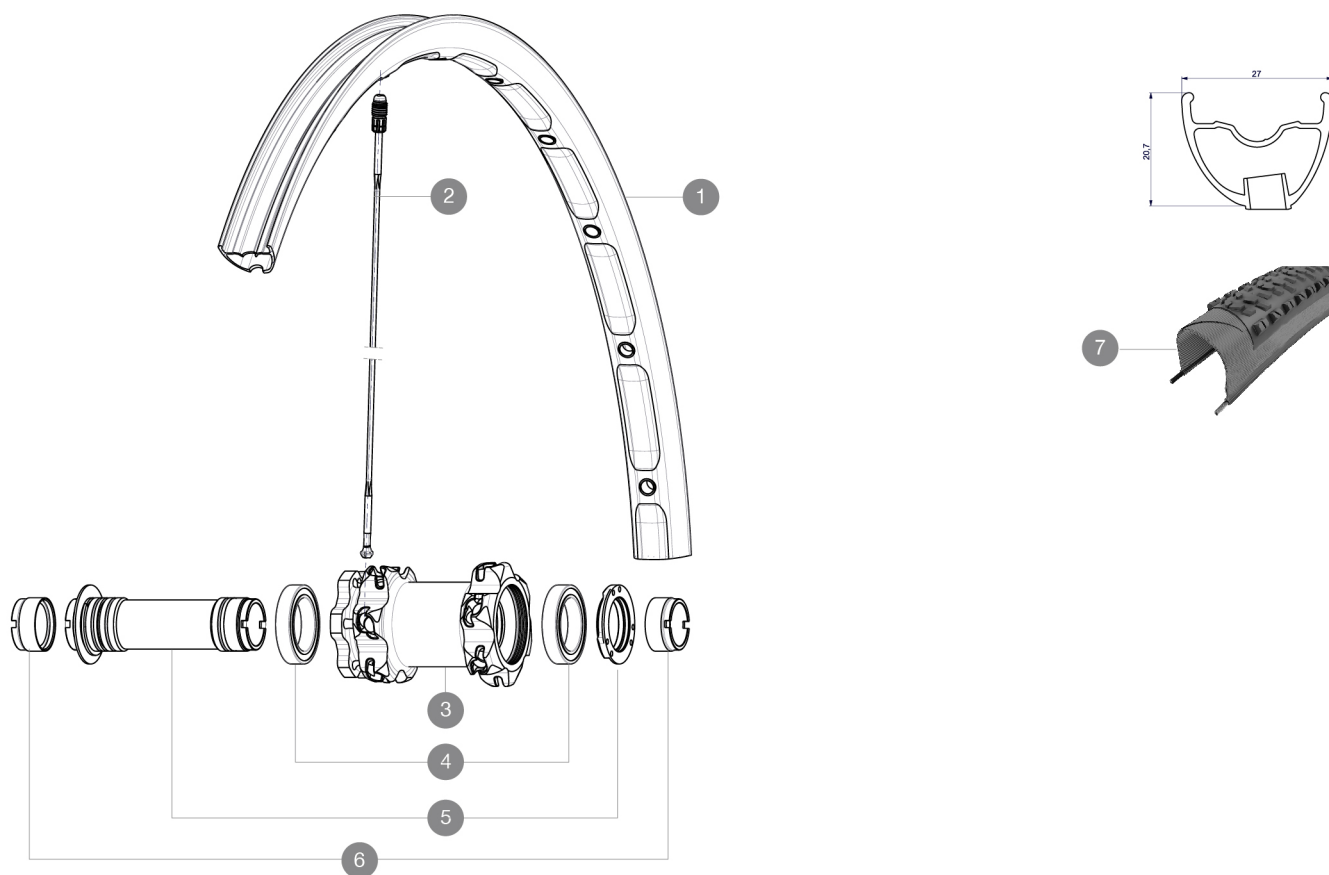

参照ホイール

F02901 Crossmax XL 27.5Ft WTS

## RIMS

Ä□□Ä□«Ä□□Ç©'Á¼□Ï¼□MMÏ¼□Ï¼□6.5 :

1	V2310810	KIT FRONT RIM CROSSMAX XL 2015 27,5"
---	----------	--------------------------------------

## SPOKES

2	36674901	"12 SPOKES FRONT CROSSMAX SLR/ENDURO 650b/27,5" 274mm"
---	----------	--

### リム

- Internal width : 23 mm
- ETRTO size 27.5" : 584x23C