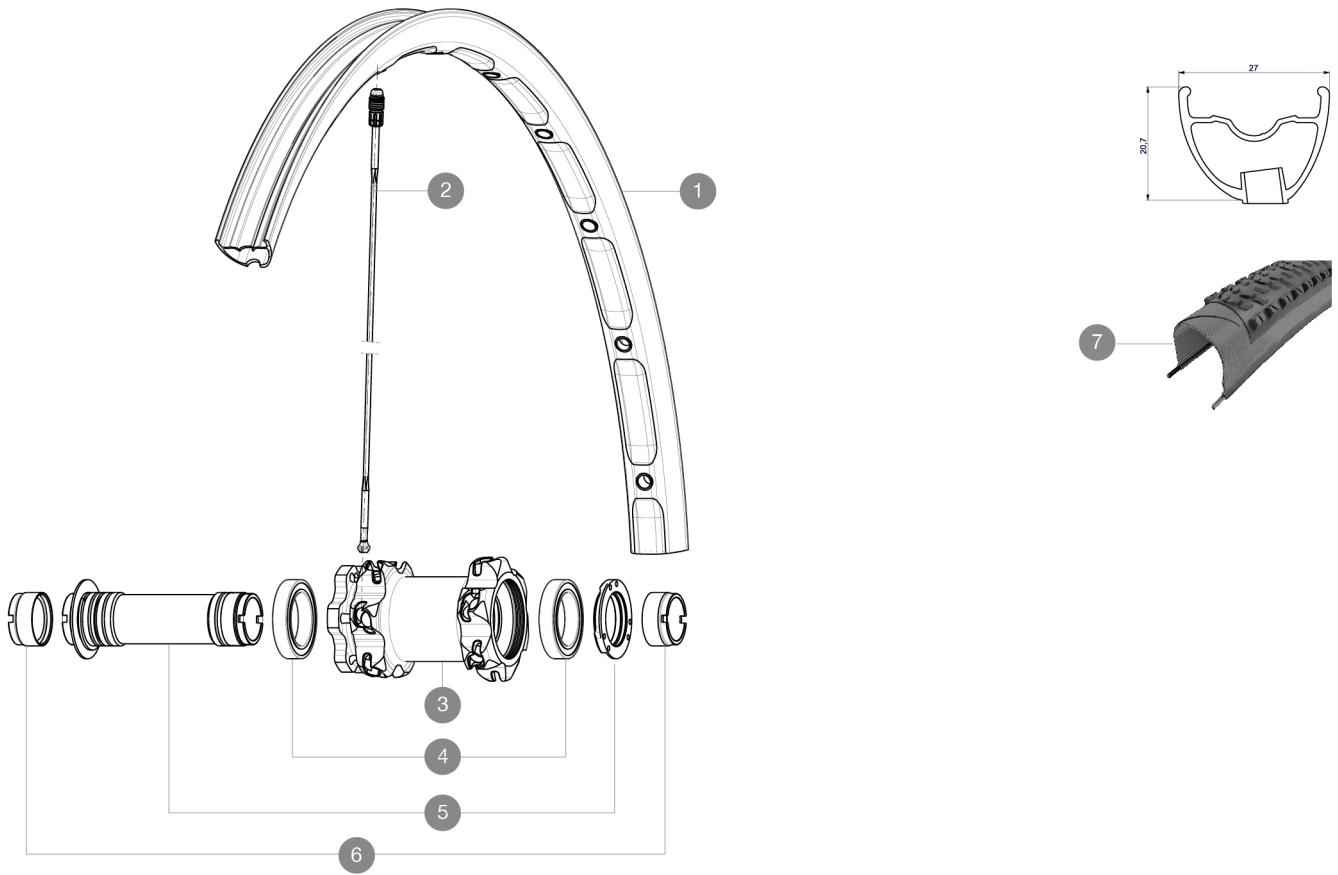

**REFERENCES WHEELS**

F02901 Crossmax XL 27.5Ft WTS

**RIMS**

VALVE HOLE  $\varnothing$  (MM): 6.5 :

1	V2310810	KIT FRONT RIM CROSSMAX XL 2015 27,5"
---	----------	--------------------------------------

**SPOKES**

2	36674901	KIT 12 FT XMAX END/FT-NDS DEEMAX PRO 27,5" ALU SPK 275mm
---	----------	--

**HUB SHELLS**

3	N/A	HUB BODY
4	M40179	FRONT BEARING 25x37x7 20mm AXLE
5	30870501	FRONT AXLE 20mm CROSSMAX + DEEMAX ULTI 2012

### RIMS

- Internal width : 23 mm
- ETRTO size 27.5" : 584x23C

### WHEEL WEIGHTS

Wheel weight 815