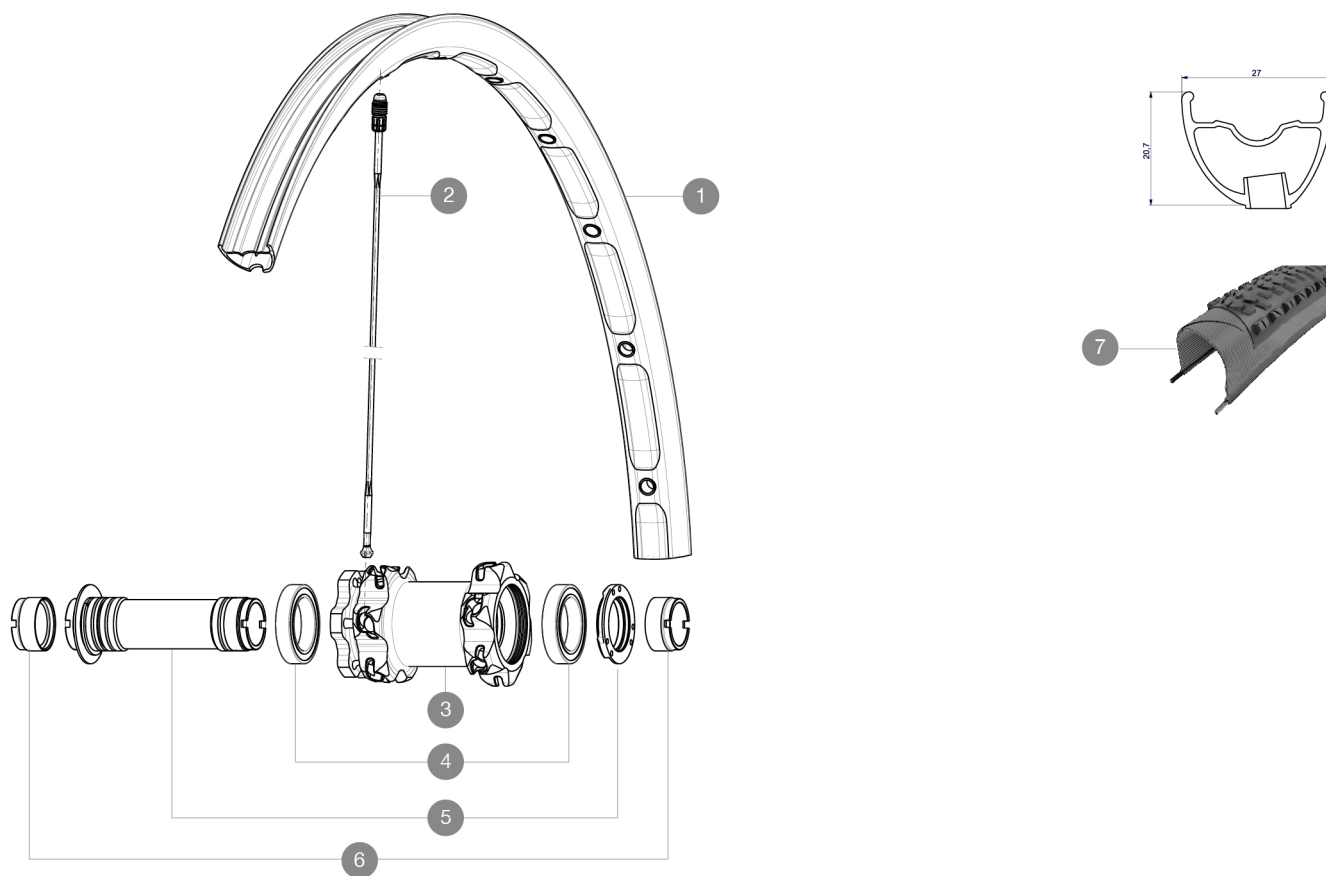

REFERENCES WHEELS

F02901 Crossmax XL 27.5Ft WTS

RIMS

VALVE HOLE \varnothing (MM): 6.5 :

1	V2310810	KIT FRONT RIM CROSSMAX XL 2015 27,5"
---	----------	--------------------------------------

SPOKES

2	36674901	KIT 12 FT XMAX END/FT-NDS DEEMAX PRO 27,5" ALU SPK 275mm
---	----------	--

HUB SHELLS

3	N/A	HUB BODY
4	M40179	FRONT BEARING 25x37x7 20mm AXLE
5	30870501	FRONT AXLE 20mm CROSSMAX + DEEMAX ULTI 2012

ADAPTERS

6	12982901	ADAPTER Ft 20x110mm
---	----------	---------------------

Crossmax XL 27.5 WTS

Specifications

RIMS

- Internal width : 23 mm
- ETRTO size 27.5" : 584x23C

WHEEL HUB

Shimano 11 speeds compatible
XD Compatible (XX1-X01) with optional kit

WHEEL WEIGHTS

Wheel weight 815