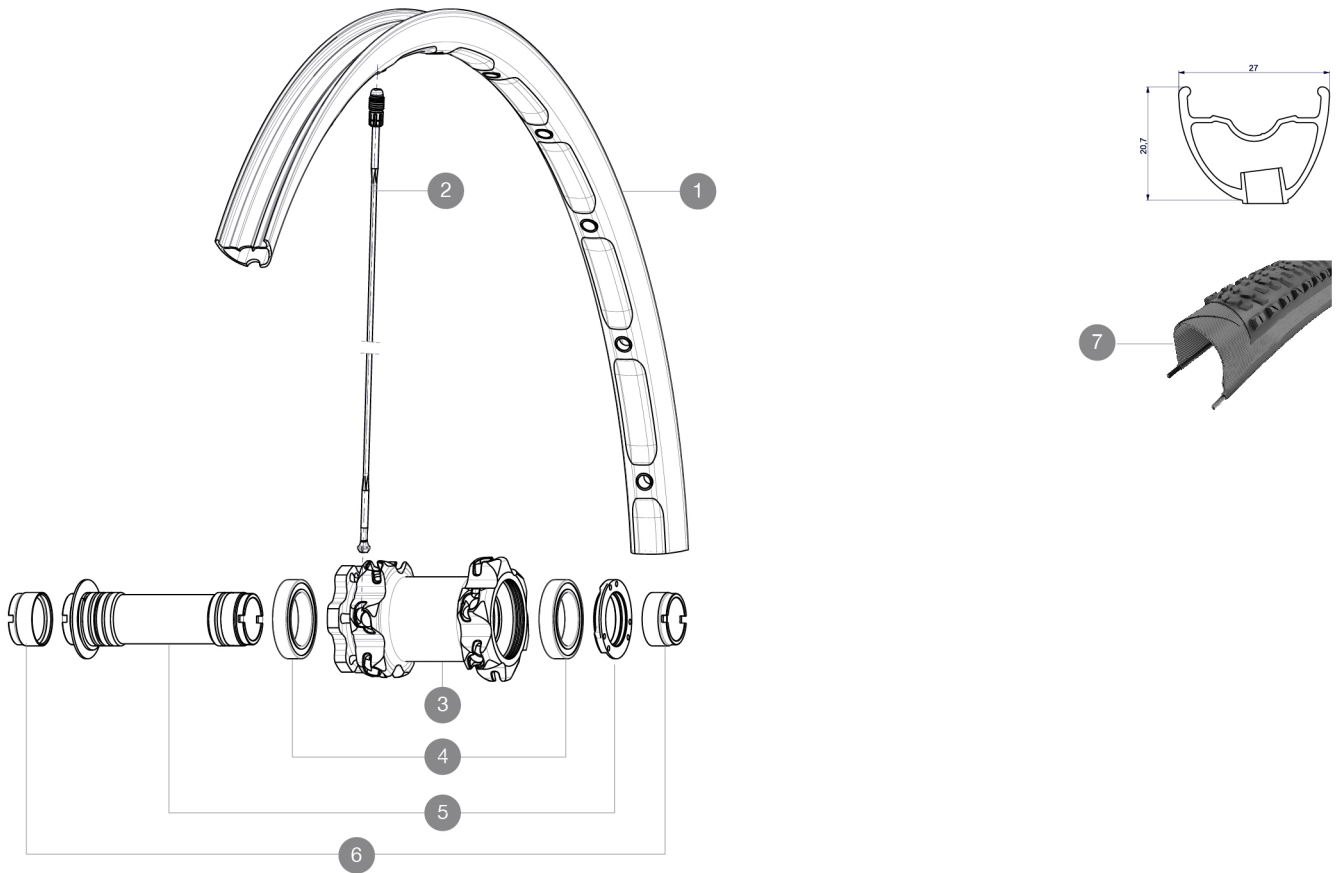

**REFERENCES WHEELS**

F02901 Crossmax XL 27.5Ft WTS

**RIMS**

VALVE HOLE  $\varnothing$  (MM): 6.5 :

1	V2310810	KIT FRONT RIM CROSSMAX XL 2015 27,5"
---	----------	--------------------------------------

**SPOKES**

2	36674901	KIT 12 FT XMAX END/FT-NDS DEEMAX PRO 27,5" ALU SPK 275mm
---	----------	--

**HUB SHELLS**

3	N/A	HUB BODY
4	M40179	FRONT BEARING 25x37x7 20mm AXLE
5	30870501	FRONT AXLE 20mm CROSSMAX + DEEMAX ULTI 2012

**ADAPTERS**

6	12982901	ADAPTER Ft 20x110mm
---	----------	---------------------

**MAVIC** *Crossmax XL 27.5 WTS***Specifications****RIMS**

- Internal width : 23 mm
- ETRTO size 27.5" : 584x23C

**WHEEL HUB**

Shimano 11 speeds compatible  
XD Compatible (XX1-X01) with optional kit

**WHEEL WEIGHTS**

Wheel weight 815