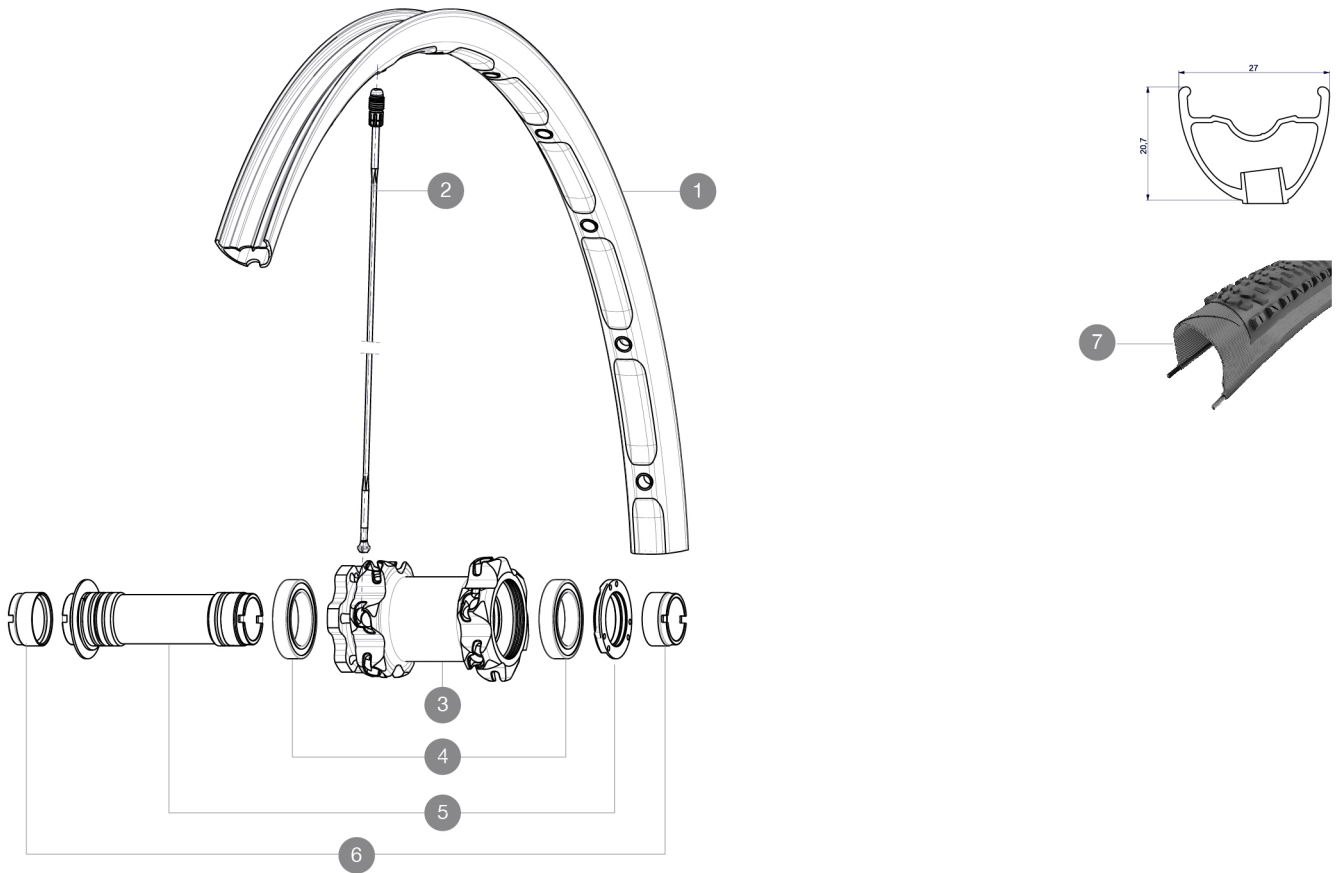

REFERENCES WHEELS

F02901 Crossmax XL 27.5Ft WTS

RIMS

VALVE HOLE \varnothing (MM): 6.5 :

1	V2310810	KIT FRONT RIM CROSSMAX XL 2015 27,5"
---	----------	--------------------------------------

SPOKES

2	36674901	KIT 12 FT XMAX END/FT-NDS DEEMAX PRO 27,5" ALU SPK 275mm
---	----------	--

HUB SHELLS

3	N/A	HUB BODY
4	M40179	FRONT HUB BEARING KIT 20mm AXLE
5	30870501	FRONT AXLE 20mm CROSSMAX + DEEMAX ULTI 2012

ADAPTERS

6	12982901	ADAPTER Ft 20x110mm
---	----------	---------------------

Crossmax XL 27.5 WTS

Specifications

RIMS

- Internal width : 23 mm
- ETRTO size 27.5" : 584x23C

WHEEL HUB

Shimano 11 speeds compatible
XD Compatible (XX1-X01) with optional kit

WHEEL WEIGHTS

Wheel weight 815