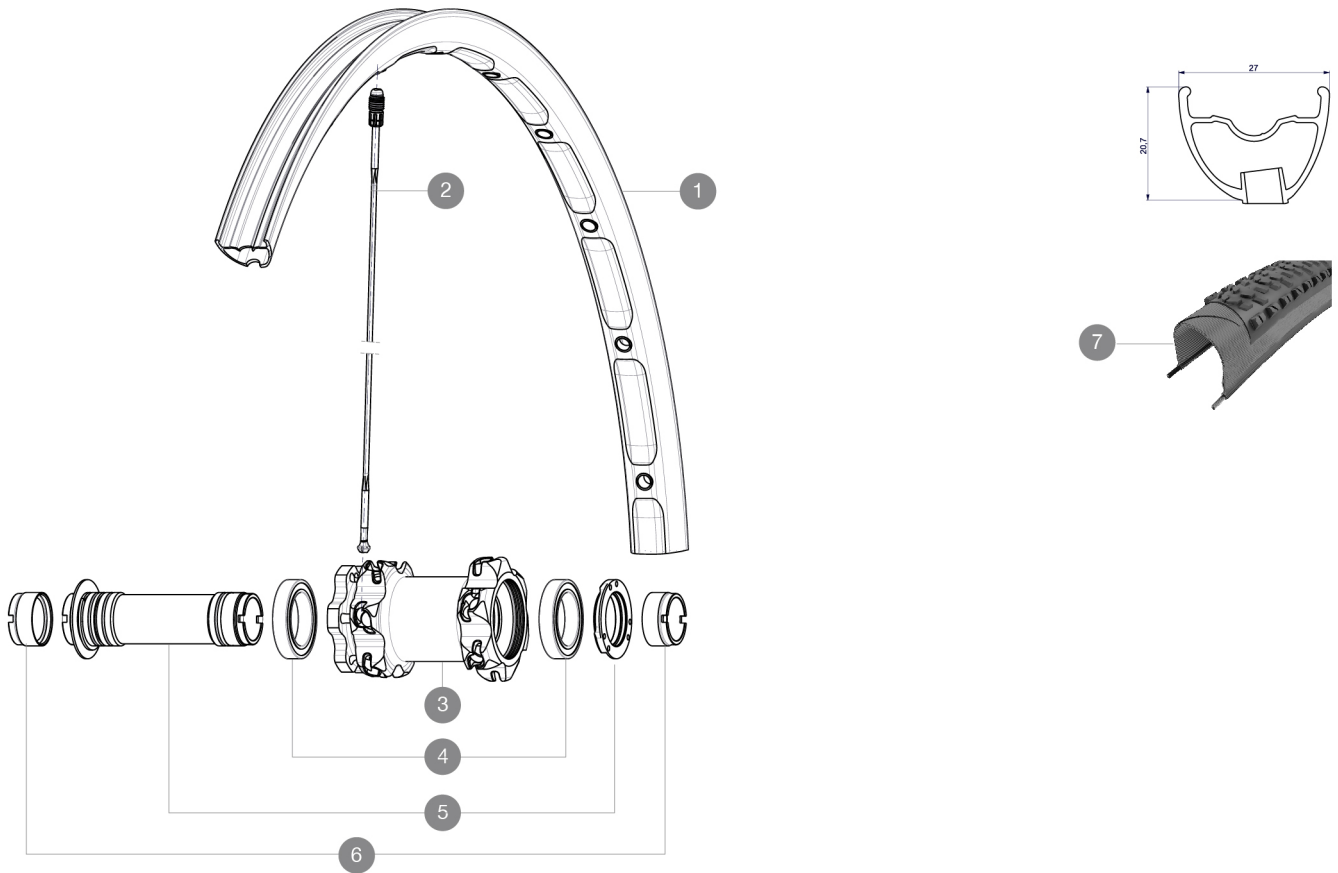

REFERENCES WHEELS

F02901 Crossmax XL 27.5Ft WTS

RIMS

VALVE HOLE \varnothing (MM): 6.5 :

1	V2310810	KIT FRONT RIM CROSSMAX XL 2015 27,5"
---	----------	--------------------------------------

SPOKES

2	36674901	KIT 12 FT XMAX END/FT-NDS DEEMAX PRO 27,5" ALU SPK 275mm
---	----------	--

HUB SHELLS

3	N/A	HUB BODY
4	M40179	FRONT BEARING 25x37x7 20mm AXLE
5	30870501	FRONT AXLE 20mm CROSSMAX + DEEMAX ULTI 2012

ADAPTERS

6	12982901	ADAPTER Ft 20x110mm
---	----------	---------------------

MAVIC *Crossmax XL 27.5 WTS***Specifications****RIMS**

- Internal width : 23 mm
- ETRTO size 27.5" : 584x23C

WHEEL HUB

Shimano 11 speeds compatible
XD Compatible (XX1-X01) with optional kit

WHEEL WEIGHTS

Wheel weight 815