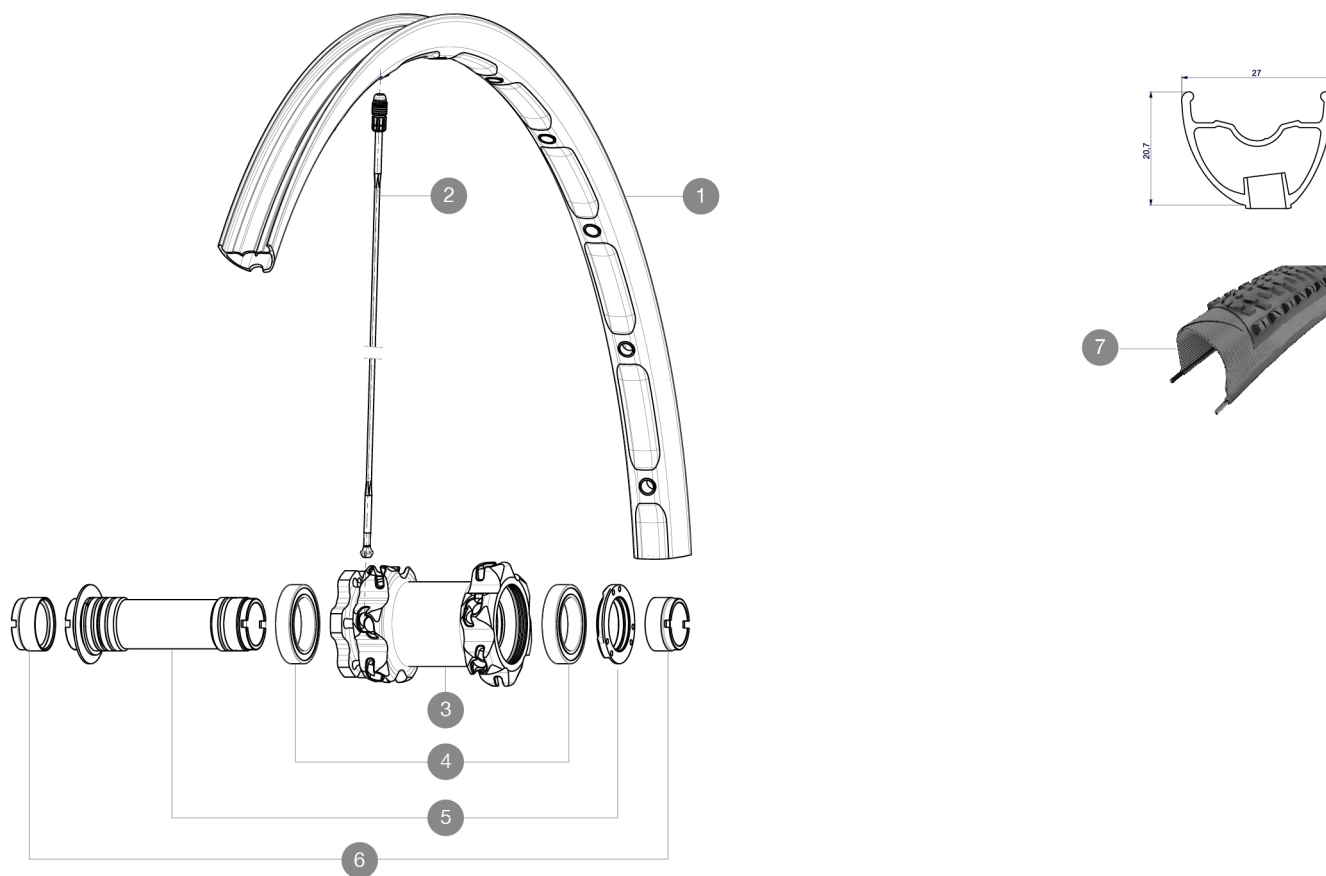

REFERENZE RUOTE

F02901 Crossmax XL 27.5Ft WTS

RIMS

DIAM. FORO VALVOLA (MM): 6,5 :

1	V2310810	KIT FRONT RIM CROSSMAX XL 2015 27,5"
---	----------	--------------------------------------

SPOKES

2	36674901	"12 SPOKES FRONT CROSSMAX SLR/ENDURO 650b/27,5" 274mm"
---	----------	--

HUB SHELLS

3	N/A	CORPO MOZZO
4	M40179	FRONT BEARING 25x37x7 20mm AXLE
5	30870501	FRONT AXLE 20mm CROSSMAX ST/SX + DEEMAX ULTI 2012

ADAPTERS

6	12982901	20mm adapter for Crossmax ST/SX (front wheel)
---	----------	---

MAVIC *Crossmax XL 27.5 WTS*

2

2015
FRONT

Specifications

CERCHIONI

- Larghezza interna : 23 mm
- Misura ETRTO 27,5" : 584x23C

MOZZO

Compatibile con Shimano MTB 11 marce
XD compatibile (XX1-X01) con kit opzionale

PESI RUOTE

Peso della ruota 815