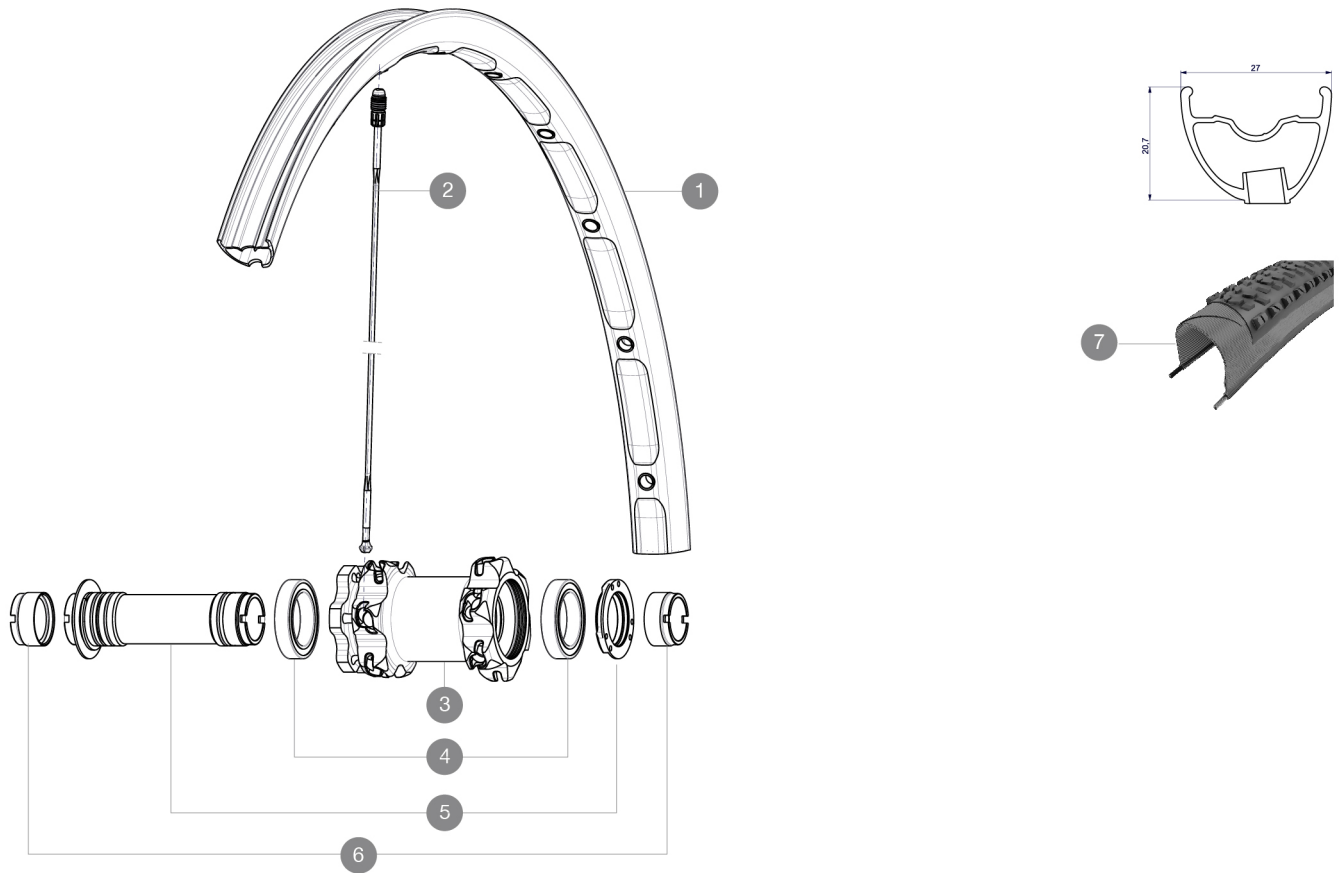

REFERENZE RUOTE

F02901 Crossmax XL 27.5Ft WTS

RIMS

DIAM. FORO VALVOLA (MM): 6,5 :

1	V2310810	KIT FRONT RIM CROSSMAX XL 2015 27,5"
---	----------	--------------------------------------

SPOKES

2	36674901	"12 SPOKES FRONT CROSSMAX SLR/ENDURO 650b/27,5" 274mm"
---	----------	--

HUB SHELLS

3	N/A	CORPO MOZZO
4	M40179	FRONT BEARING 25x37x7 20mm AXLE
5	30870501	FRONT AXLE 20mm CROSSMAX ST/SX + DEEMAX ULTI 2012

ADAPTERS

6	12982901	20mm adapter for Crossmax ST/SX (front wheel)
---	----------	---

MAVIC *Crossmax XL 27.5 WTS*

2

2015
FRONT

Specifications

CERCHIONI

- Larghezza interna : 23 mm
- Misura ETRTO 27,5" : 584x23C

MOZZO

Compatibile con Shimano MTB 11 marce
XD compatibile (XX1-X01) con kit opzionale

PESI RUOTE

Peso della ruota 815