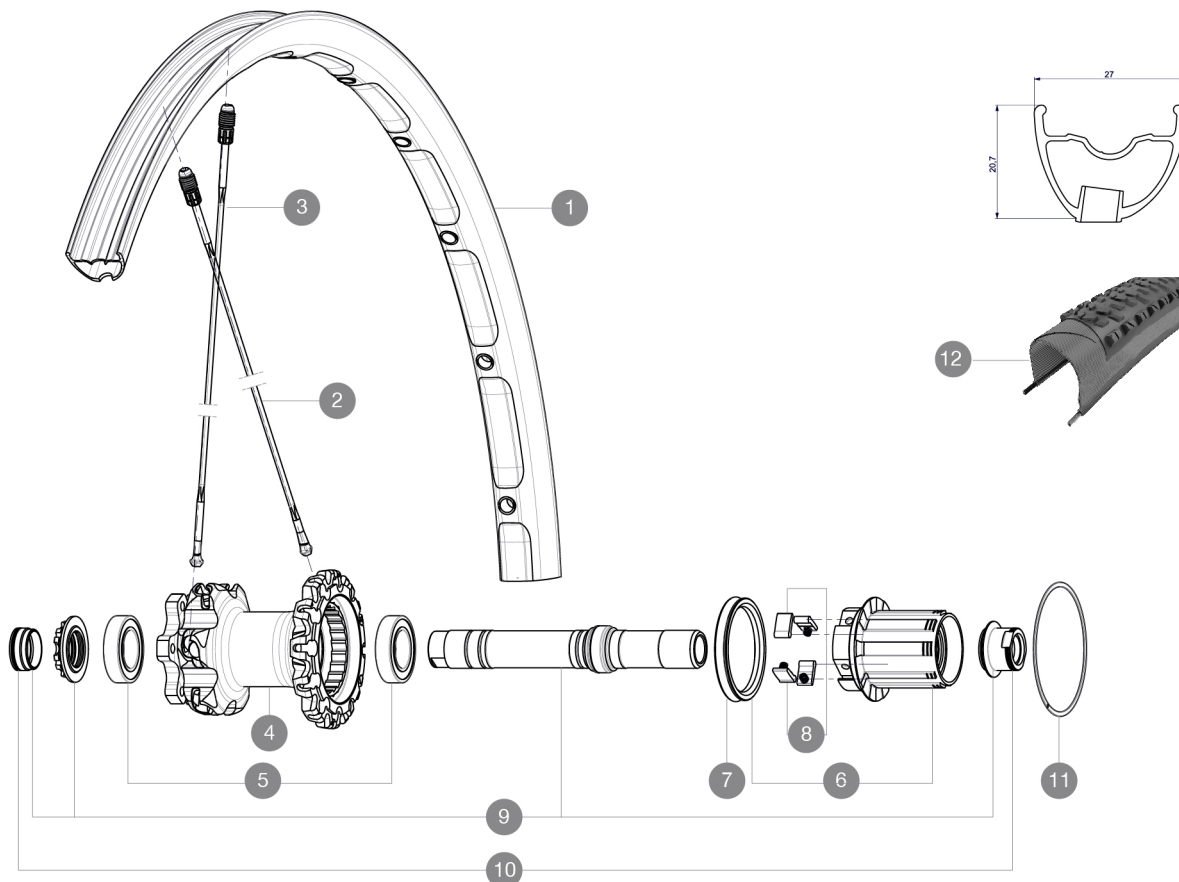

参照ホイール

R17701 Crossmax XL 27.5RrWTS

## RIMS

Ä□□Ä□«Ä□□Ç©ˆÁ¼□İ¼□MMİ¼□İ¼□6.5 :

1	V2311113	KIT REAR RIM CROSSMAX XL 2015 27,5"
---	----------	-------------------------------------

## SPOKES

2	36675101	"10 SPOKES DRIVE SIDE CROSSMAX SLR/ENDURO 650b/27,5"
3	36674901	25150 12 SPOKES FRONT CROSSMAX SLR/ENDURO 650b/27,5" 274mm"

### リム

- Internal width : 23 mm
- ETRTO size 27.5" : 584x23C