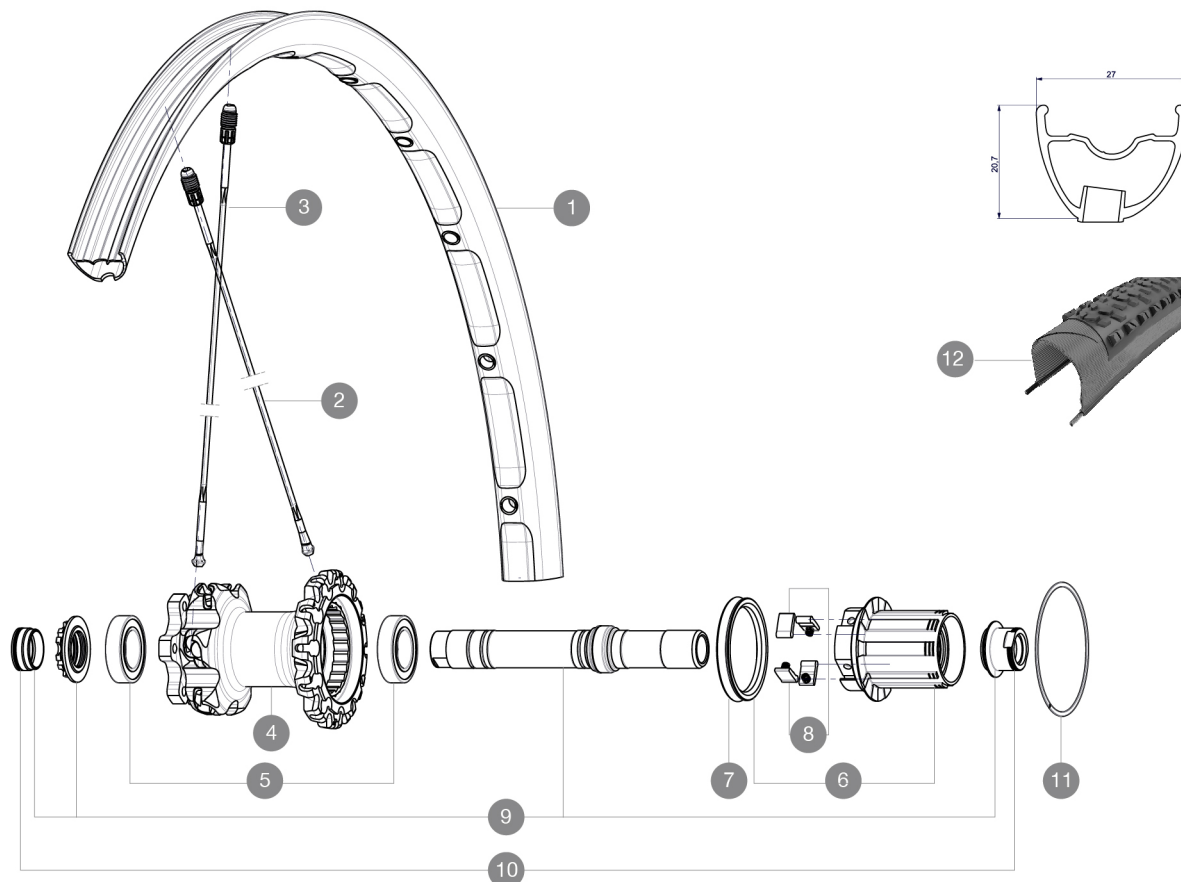

## RIMS

Ä□□Ä□«Ä□□Ç©ˆÁ¼□İ¼□MMİ¼□İ¼□6.5 :

1	V2311113	KIT REAR RIM CROSSMAX XL 2015 27,5"
---	----------	-------------------------------------

## SPOKES

2	36675101	"10 SPOKES DRIVE SIDE CROSSMAX SLR/ENDURO 650b/27,5"
3	36674901	25150 12 SPOKES FRONT CROSSMAX SLR/ENDURO 650b/27,5" 274mm"

# Crossmax XL 27.5 WTS

2  
2015  
REAR

### リム

- Internal width : 23 mm
- ETRTO size 27.5" : 584x23C