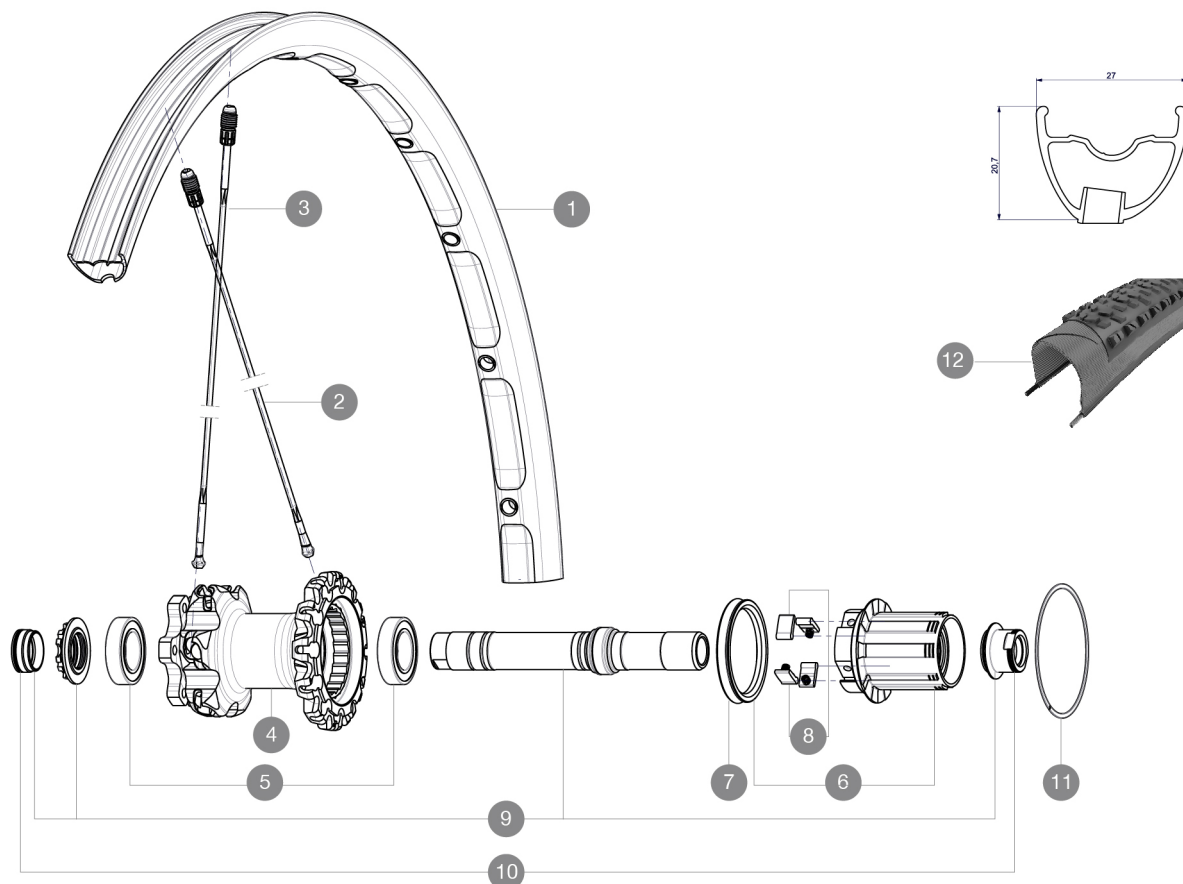

REFERENCES WHEELS

R17701 Crossmax XL 27.5RrWTS

RIMS

VALVE HOLE \varnothing (MM): 6.5 :

1	V2311113	KIT REAR RIM CROSSMAX XL 2015 27,5"
---	----------	-------------------------------------

SPOKES

2	36675101	"KIT 10 DS XMAX SLR/END/PRO/DEEMAX PRO 27,5"" SPK 251,5mm"
3	36674901	KIT 12 FT XMAX END/FT-NDS DEEMAX PRO 27,5" ALU SPK 275mm

HUB SHELLS

4	N/A	HUB BODY
5	M40076	HUB BEARINGS 17x30x7 6903 x 2
6	35126001	ITS-4 FREEWHEEL BODY + SEAL 2013 (NO PAWLS)
7	99610701	ITS-4 FREEWHEEL SEAL
8	99610601	PAWLS KIT FOR ITS-4 (OR TS-2)
9	30870401	REAR QRM + AXLE KIT ITS4 135mm from 2012
11	30871801	ELASTIC RING 56mm diam. ITS-4 20 SPOKES

ADAPTERS

10	30872201	FRAME SUPPORT ITS-4 135mm REAR AXLE > 2012
----	----------	--

Crossmax XL 27.5 WTS

2

2015

REAR

Specifications

RIMS

- Internal width : 23 mm
- ETRTO size 27.5" : 584x23C

WHEEL HUB

Shimano 11 speeds compatible
XD Compatible (XX1-X01) with optional kit

WHEEL WEIGHTS

Wheel weight 895