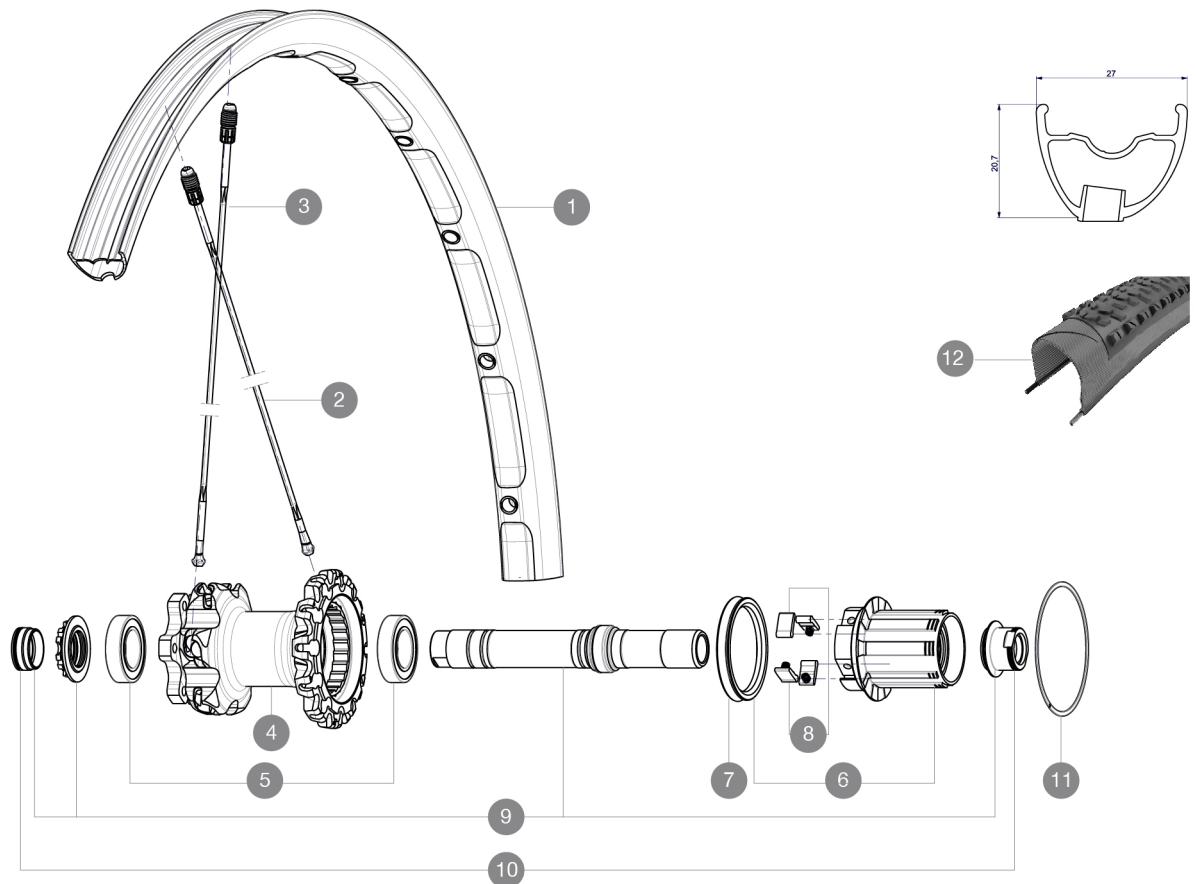

**REFERENCES WHEELS**

R17701 Crossmax XL 27.5RrWTS

**RIMS**

VALVE HOLE  $\varnothing$  (MM): 6.5 :

1	V2311113	KIT REAR RIM CROSSMAX XL 2015 27,5"
---	----------	-------------------------------------

**SPOKES**

2	36675101	"KIT 10 DS XMAX SLR/END/PRO/DEEMAX PRO 27,5"" SPK 251,5mm"
3	36674901	KIT 12 FT XMAX END/FT-NDS DEEMAX PRO 27,5" ALU SPK 275mm

**HUB SHELLS**

4	N/A	HUB BODY
5	M40076	HUB BEARINGS 17x30x7 6903 x 2
6	35126001	ITS-4 FREEWHEEL BODY + SEAL 2013 (NO PAWLS)
7	99610701	ITS-4 FREEWHEEL SEAL
8	99610601	PAWLS KIT FOR ITS-4 (OR TS-2)
9	30870401	REAR QRM + AXLE KIT ITS4 135mm from 2012
11	30871801	ELASTIC RING 56mm diam. ITS-4 20 SPOKES

### RIMS

- Internal width : 23 mm
- ETRTO size 27.5" : 584x23C

### WHEEL WEIGHTS

Wheel weight 895