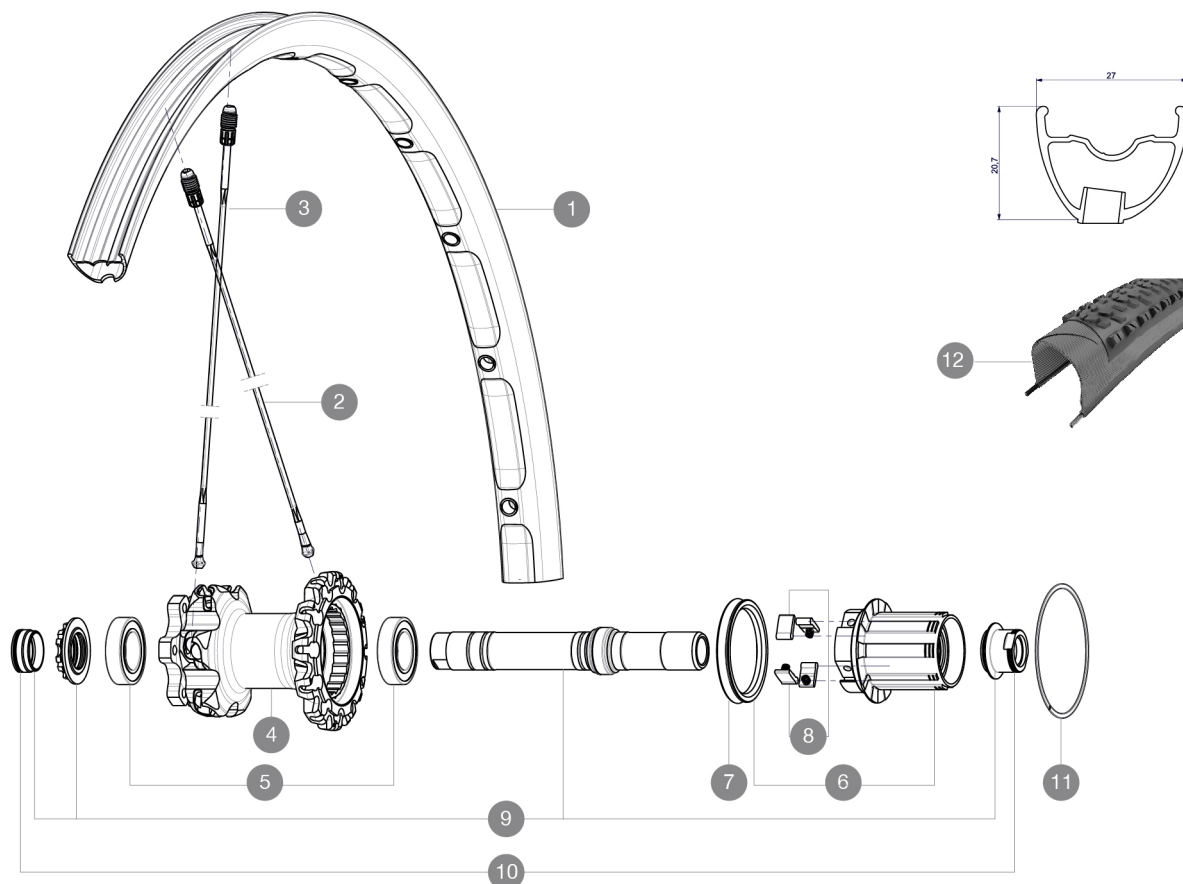

REFERENCES WHEELS

R17701 Crossmax XL 27.5RrWTS

RIMS

VALVE HOLE \varnothing (MM): 6.5 :

1	V2311113	KIT REAR RIM CROSSMAX XL 2015 27,5"
---	----------	-------------------------------------

SPOKES

2	36675101	"KIT 10 DS XMAX SLR/END/PRO/DEEMAX PRO 27,5"" SPK 251,5mm"
3	36674901	KIT 12 FT XMAX END/FT-NDS DEEMAX PRO 27,5" ALU SPK 275mm

HUB SHELLS

4	N/A	HUB BODY
5	M40076	HUB BEARINGS 17x30x7 6903 x 2
6	35126001	ITS-4 FREEWHEEL BODY + SEAL 2013 (NO PAWLS)
7	99610701	ITS-4 FREEWHEEL SEAL
8	99610601	PAWLS KIT FOR ITS-4 (OR TS-2)
9	30870401	REAR QRM + AXLE KIT ITS4 135mm from 2012
11	30871801	ELASTIC RING 56mm diam. ITS-4 20 SPOKES

ADAPTERS

10	30872201	FRAME SUPPORT ITS-4 135mm REAR AXLE > 2012
----	----------	--

Crossmax XL 27.5 WTS

Specifications

RIMS

- Internal width : 23 mm
- ETRTO size 27.5" : 584x23C

WHEEL HUB

Shimano 11 speeds compatible
XD Compatible (XX1-X01) with optional kit

WHEEL WEIGHTS

Wheel weight 895