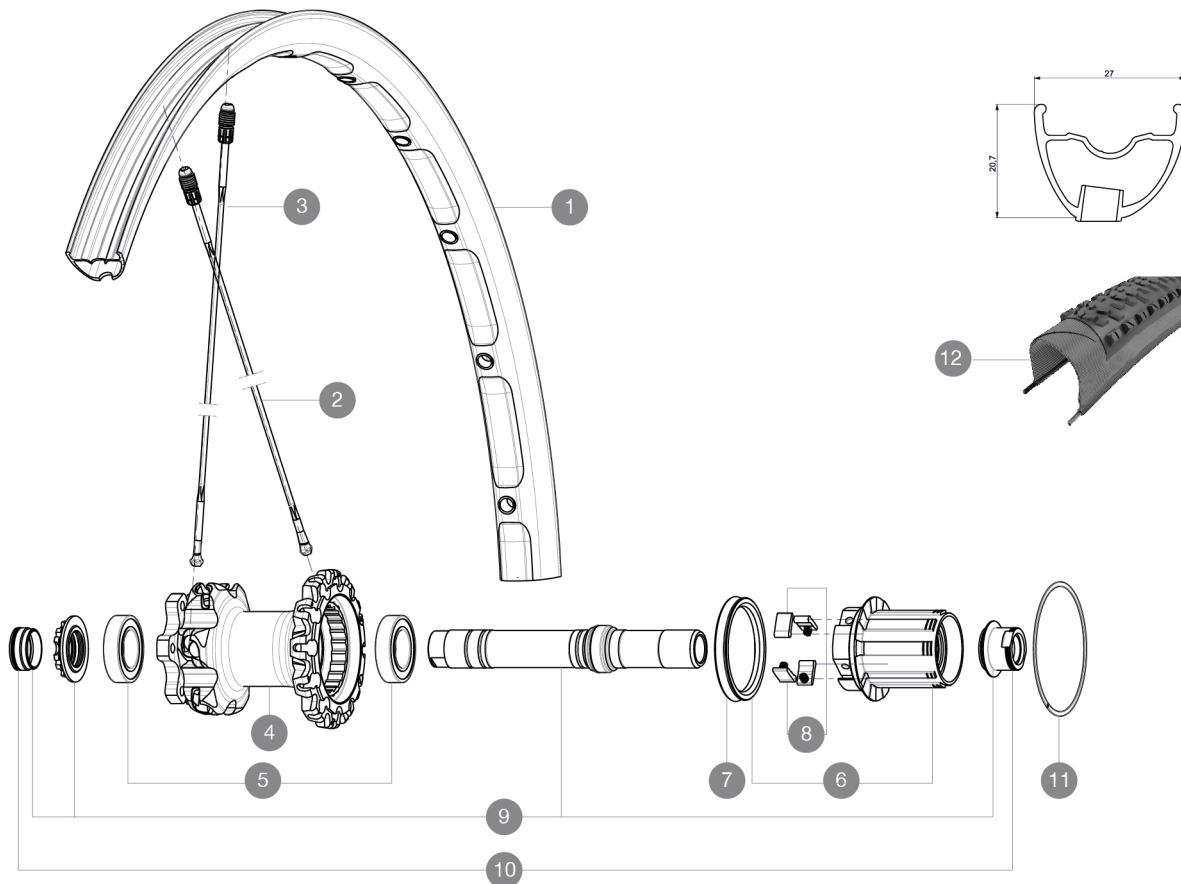

**REFERENCES WHEELS**

R17701 Crossmax XL 27.5RrWTS

**RIMS**

VALVE HOLE  $\varnothing$  (MM): 6.5 :

1	V2311113	KIT REAR RIM CROSSMAX XL 2015 27,5"
---	----------	-------------------------------------

**SPOKES**

2	36675101	"KIT 10 DS XMAX SLR/END/PRO/DEEMAX PRO 27,5"" SPK 251,5mm"
3	36674901	KIT 12 FT XMAX END/FT-NDS DEEMAX PRO 27,5" ALU SPK 275mm

**HUB SHELLS**

4	N/A	HUB BODY
5	M40076	HUB BEARINGS 17x30x7 6903 x 2
6	35126001	ITS-4 FREEWHEEL BODY + SEAL 2013 (NO PAWLS)
7	99610701	ITS-4 FREEWHEEL SEAL
8	99610601	PAWLS KIT FOR ITS-4 (OR TS-2)
9	30870401	REAR QRM + AXLE KIT ITS4 135mm from 2012
11	30871801	ELASTIC RING 56mm diam. ITS-4 20 SPOKES

# Crossmax XL 27.5 WTS

2

2015

REAR

### WHEEL WEIGHTS

Wheel weight 895