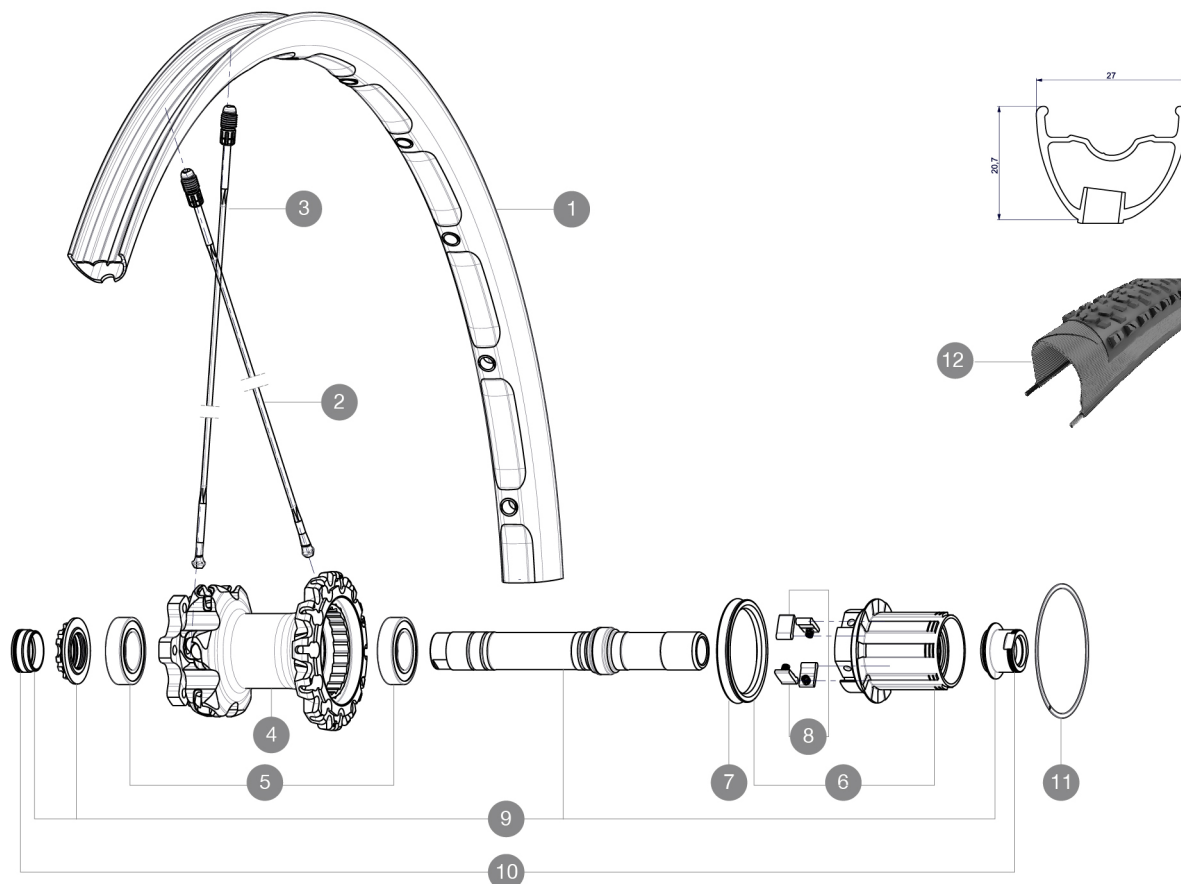

REFERENCES WHEELS

R17701 Crossmax XL 27.5RrWTS

RIMS

VALVE HOLE \varnothing (MM): 6.5 :

1	V2311113	KIT REAR RIM CROSSMAX XL 2015 27,5"
---	----------	-------------------------------------

SPOKES

2	36675101	"KIT 10 DS XMAX SLR/END/PRO/DEEMAX PRO 27,5"" SPK 251,5mm"
3	36674901	KIT 12 FT XMAX END/FT-NDS DEEMAX PRO 27,5" ALU SPK 275mm

HUB SHELLS

4	N/A	HUB BODY
5	M40076	HUB BEARINGS 17x30x7 6903 x 2
6	35126001	ITS-4 FREEWHEEL BODY + SEAL 2013 (NO PAWLS)
7	99610701	ITS-4 FREEWHEEL SEAL
8	99610601	PAWLS KIT FOR ITS-4 (OR TS-2)
9	30870401	REAR QRM + AXLE KIT ITS4 135mm from 2012
11	30871801	ELASTIC RING 56mm diam. ITS-4 20 SPOKES

ADAPTERS

10	30872201	FRAME SUPPORT ITS-4 135mm REAR AXLE > 2012
----	----------	--

Crossmax XL 27.5 WTS

2

2015
REAR

Specifications

RIMS

- Internal width : 23 mm
- ETRTO size 27.5" : 584x23C

WHEEL HUB

Shimano 11 speeds compatible
XD Compatible (XX1-X01) with optional kit

WHEEL WEIGHTS

Wheel weight 895