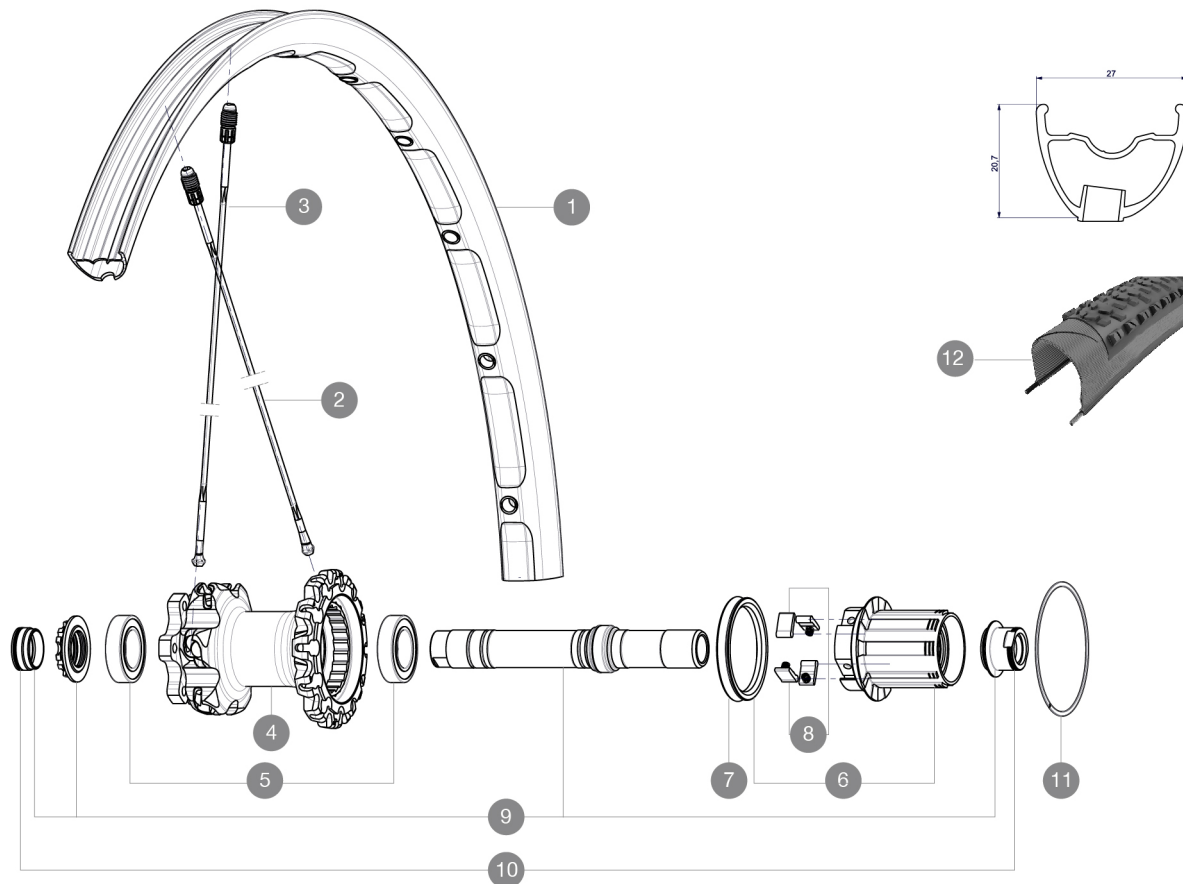

**REFERENCES WHEELS**

R17701 Crossmax XL 27.5RrWTS

**RIMS**

VALVE HOLE  $\varnothing$  (MM): 6.5 :

|   |          |                                     |
|---|----------|-------------------------------------|
| 1 | V2311113 | KIT REAR RIM CROSSMAX XL 2015 27,5" |
|---|----------|-------------------------------------|

**SPOKES**

|   |          |  |
|---|----------|--|
| 2 | 36675101 | "KIT 10 DS XMAX SLR/END/PRO/DEEMAX PRO 27,5"" SPK 251,5mm" |
| 3 | 36674901 | KIT 12 FT XMAX END/FT-NDS DEEMAX PRO 27,5" ALU SPK 275mm   |

# Crossmax XL 27.5 WTS

2

2015

REAR

### WHEEL WEIGHTS

Wheel weight 895