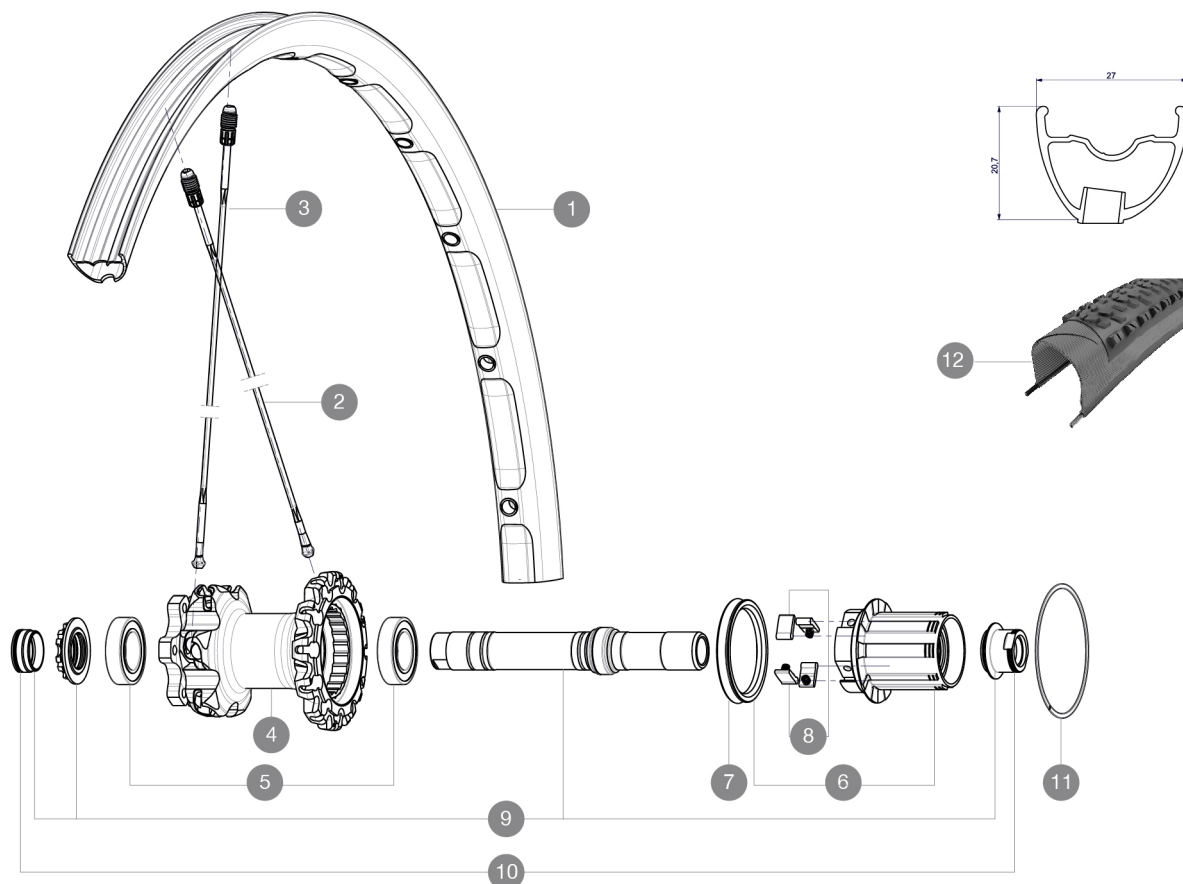

REFERENZE RUOTE

R17701 Crossmax XL 27.5RrWTS

RIMS

DIAM. FORO VALVOLA (MM): 6,5 :

1	V2311113	KIT REAR RIM CROSSMAX XL 2015 27,5"
---	----------	-------------------------------------

SPOKES

2	36675101	"10 SPOKES DRIVE SIDE CROSSMAX SLR/ENDURO 650b/27,5"" 251,5m
3	36674901	"12 SPOKES FRONT CROSSMAX SLR/ENDURO 650b/27,5"" 274mm"

HUB SHELLS

4	N/A	CORPO MOZZO
5	M40076	HUB BEARINGS 17x30x7 6903 x 2
6	35126001	ITS-4 FREEWHEEL BODY + SEAL 2013 (WITHOUT PAWLS)
7	99610701	ITS4 SEAL
8	99610601	ITS4 PAWLS KIT
9	30870401	REAR AXLE KIT ITS4 135mm D6T/DCL 2012
11	30871801	ELASTIC RING 56mm diam.

ADAPTERS

10	30872201	FORK REST ITS-4 135mm REAR AXLE > 2012
----	----------	--

MAVIC *Crossmax XL 27.5 WTS*

2

2015

REAR

Specifications

CERCHIONI

- Larghezza interna : 23 mm
- Misura ETRTO 27,5" : 584x23C

MOZZO

Compatibile con Shimano MTB 11 marce
XD compatibile (XX1-X01) con kit opzionale

PESI RUOTE

Peso della ruota 895