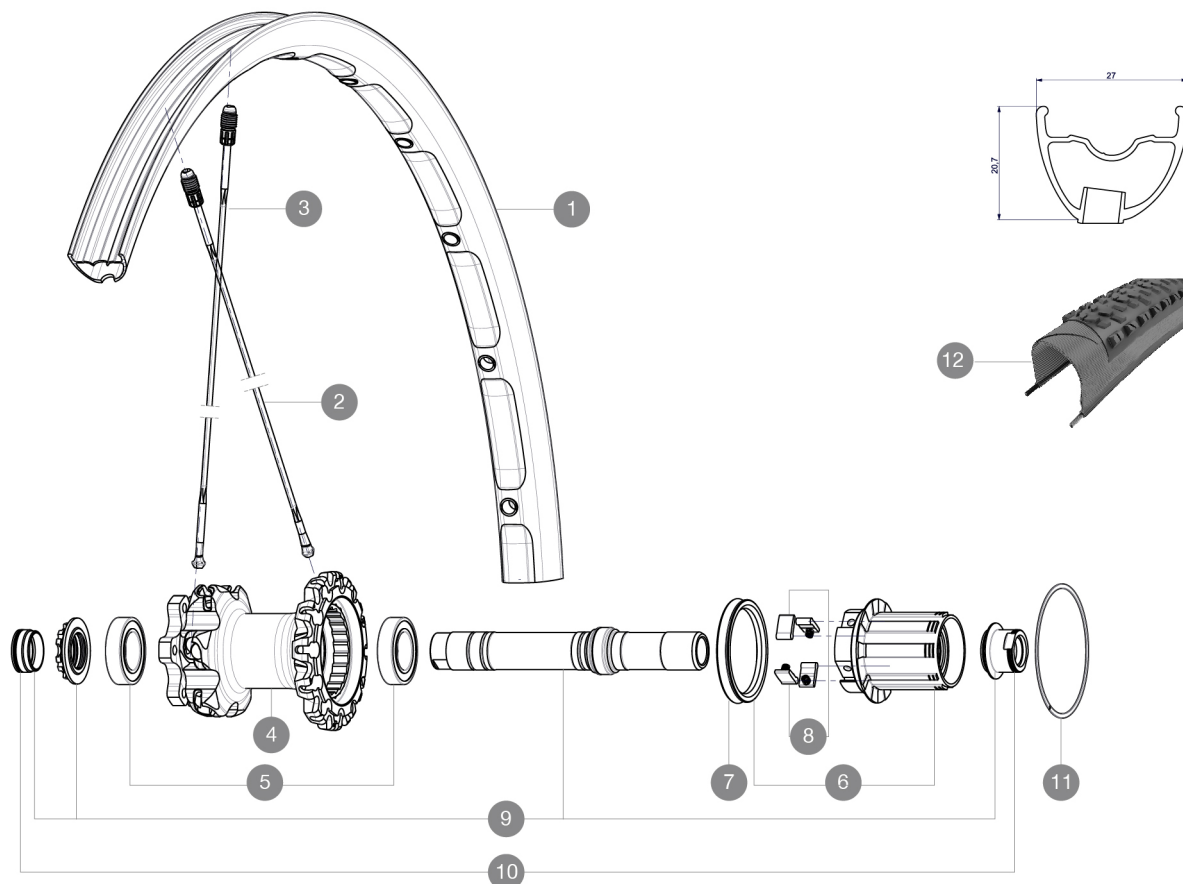

**REFERENZE RUOTE**

R17701 Crossmax XL 27.5RrWTS

**RIMS**

DIAM. FORO VALVOLA (MM): 6,5 :

1	V2311113	KIT REAR RIM CROSSMAX XL 2015 27,5"
---	----------	-------------------------------------

**SPOKES**

2	36675101	"10 SPOKES DRIVE SIDE CROSSMAX SLR/ENDURO 650b/27,5"" 251,5m
3	36674901	"12 SPOKES FRONT CROSSMAX SLR/ENDURO 650b/27,5"" 274mm"

**HUB SHELLS**

4	N/A	CORPO MOZZO
5	M40076	HUB BEARINGS 17x30x7 6903 x 2
6	35126001	ITS-4 FREEWHEEL BODY + SEAL 2013 (WITHOUT PAWLS)
7	99610701	ITS4 SEAL
8	99610601	ITS4 PAWLS KIT
9	30870401	REAR AXLE KIT ITS4 135mm D6T/DCL 2012
11	30871801	ELASTIC RING 56mm diam.

### **CERCHIONI**

- Larghezza interna : 23 mm
- Misura ETRTO 27,5" : 584x23C

### **PESI RUOTE**

Peso della ruota 895