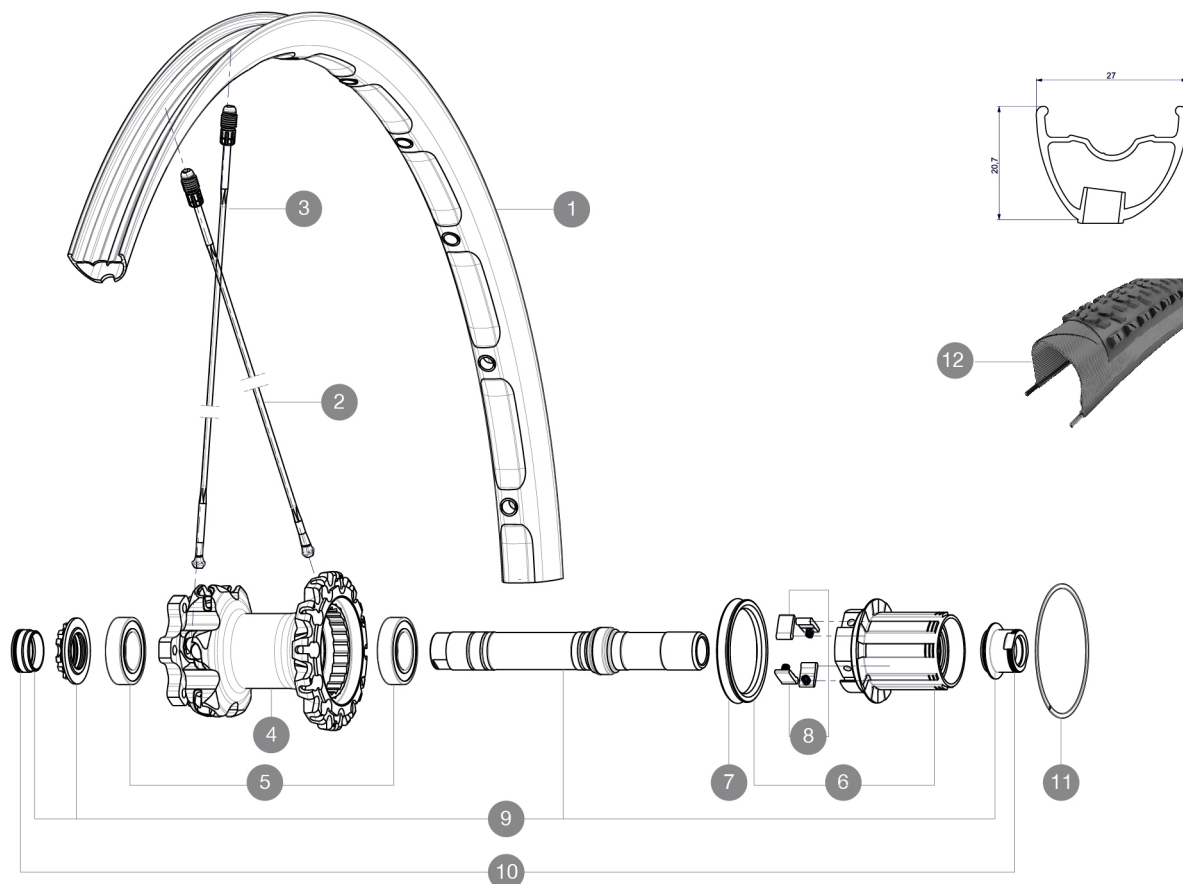

REFERENZE RUOTE

R17701 Crossmax XL 27.5RrWTS

RIMS

DIAM. FORO VALVOLA (MM): 6,5 :

1	V2311113	KIT REAR RIM CROSSMAX XL 2015 27,5"
---	----------	-------------------------------------

SPOKES

2	36675101	"10 SPOKES DRIVE SIDE CROSSMAX SLR/ENDURO 650b/27,5"" 251,5m
3	36674901	"12 SPOKES FRONT CROSSMAX SLR/ENDURO 650b/27,5"" 274mm"

HUB SHELLS

4	N/A	CORPO MOZZO
5	M40076	HUB BEARINGS 17x30x7 6903 x 2
6	35126001	ITS-4 FREEWHEEL BODY + SEAL 2013 (WITHOUT PAWLS)
7	99610701	ITS4 SEAL
8	99610601	ITS4 PAWLS KIT
9	30870401	REAR AXLE KIT ITS4 135mm D6T/DCL 2012
11	30871801	ELASTIC RING 56mm diam.

ADAPTERS

10	30872201	FORK REST ITS-4 135mm REAR AXLE > 2012
----	----------	--

MAVIC *Crossmax XL 27.5 WTS*

2
2015
REAR

Specifications

CERCHIONI

- Larghezza interna : 23 mm
- Misura ETRTO 27,5" : 584x23C

MOZZO

Compatibile con Shimano MTB 11 marce
XD compatibile (XX1-X01) con kit opzionale

PESI RUOTE

Peso della ruota 895