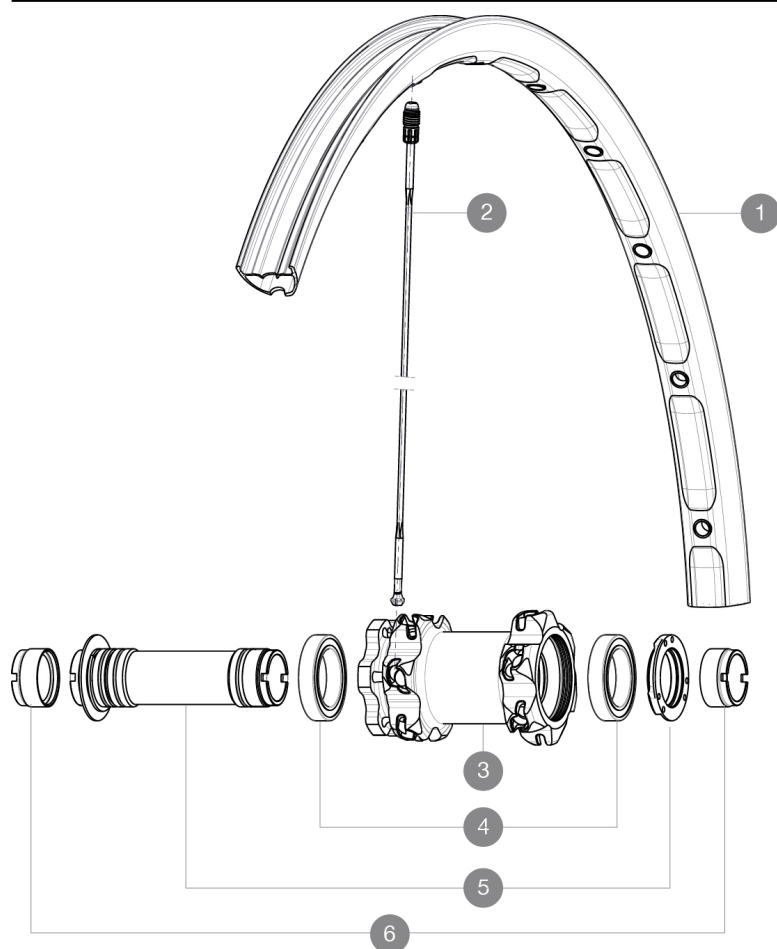

# MAVIC Crossmax XL 29 WTS

1  
2015  
FRONT

## REFERENCES WHEELS

F03001 CrossmaxXL29Ft WTS

## RIMS

VALVE HOLE  $\varnothing$  (MM): 6.5 :

1 V2310910 KIT FRONT RIM CROSSMAX XL 2015 29"

### WHEEL WEIGHTS

Wheel weight 850