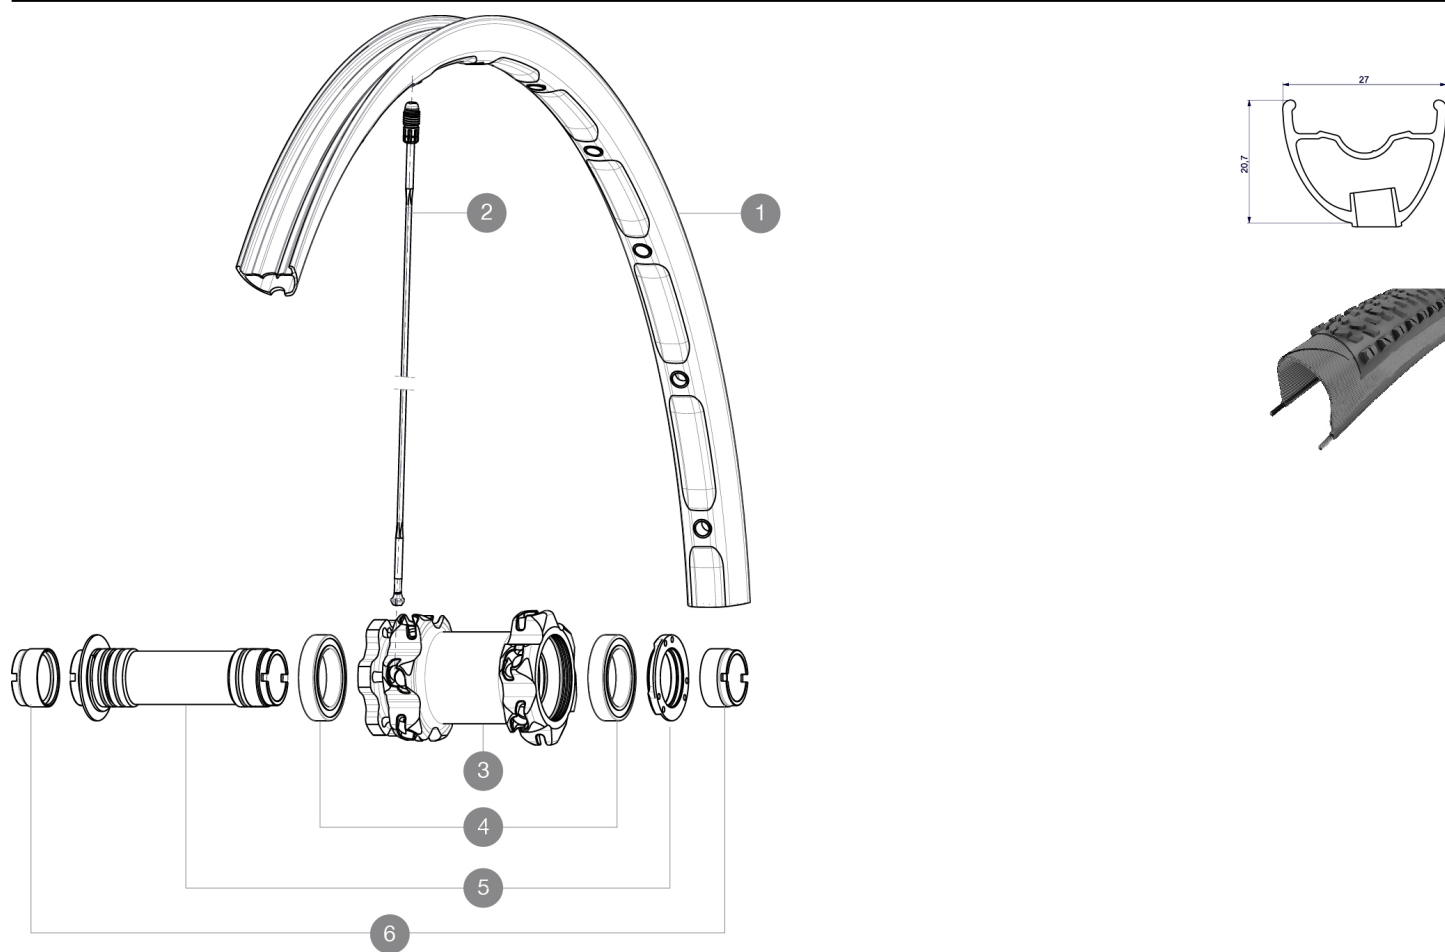

MAVIC Crossmax XL 29 WTS

1
2015
FRONT

REFERENCES WHEELS

F03001 CrossmaxXL29Ft WTS

RIMS

VALVE HOLE \varnothing (MM): 6.5 :

1 V2310910 KIT FRONT RIM CROSSMAX XL 2015 29"

SPOKES

2 A7209901 KIT 12 FT/NDS CROSSMAX XL/DEEMAX PRO 19 29" SPK 293mm

HUB SHELLS

3 N/A HUB BODY
4 M40179 FRONT BEARING 25x37x7 20mm AXLE
5 30870501 FRONT AXLE 20mm CROSSMAX + DEEMAX ULTI 2012

ADAPTERS

6 12982901 ADAPTER Ft 20x110mm

Crossmax XL 29 WTS

2

2015

FRONT

Specifications

RIMS

- Internal width : 23 mm
- ETRTO size 29" : 622x23C

WHEEL HUB

Shimano 11 speeds compatible
XD Compatible (XX1-X01) with optional kit

WHEEL WEIGHTS

Wheel weight 850