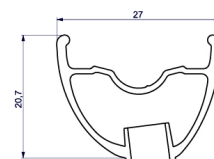

# MAVIC Crossmax XL 29 WTS

1  
2015  
FRONT

## RIMS

VALVE HOLE  $\varnothing$  (MM): 6.5 :

1 V2310910 KIT FRONT RIM CROSSMAX XL 2015 29"

### RIMS

- Internal width : 23 mm
- ETRTO size 29" : 622x23C

### WHEEL WEIGHTS

Wheel weight 850