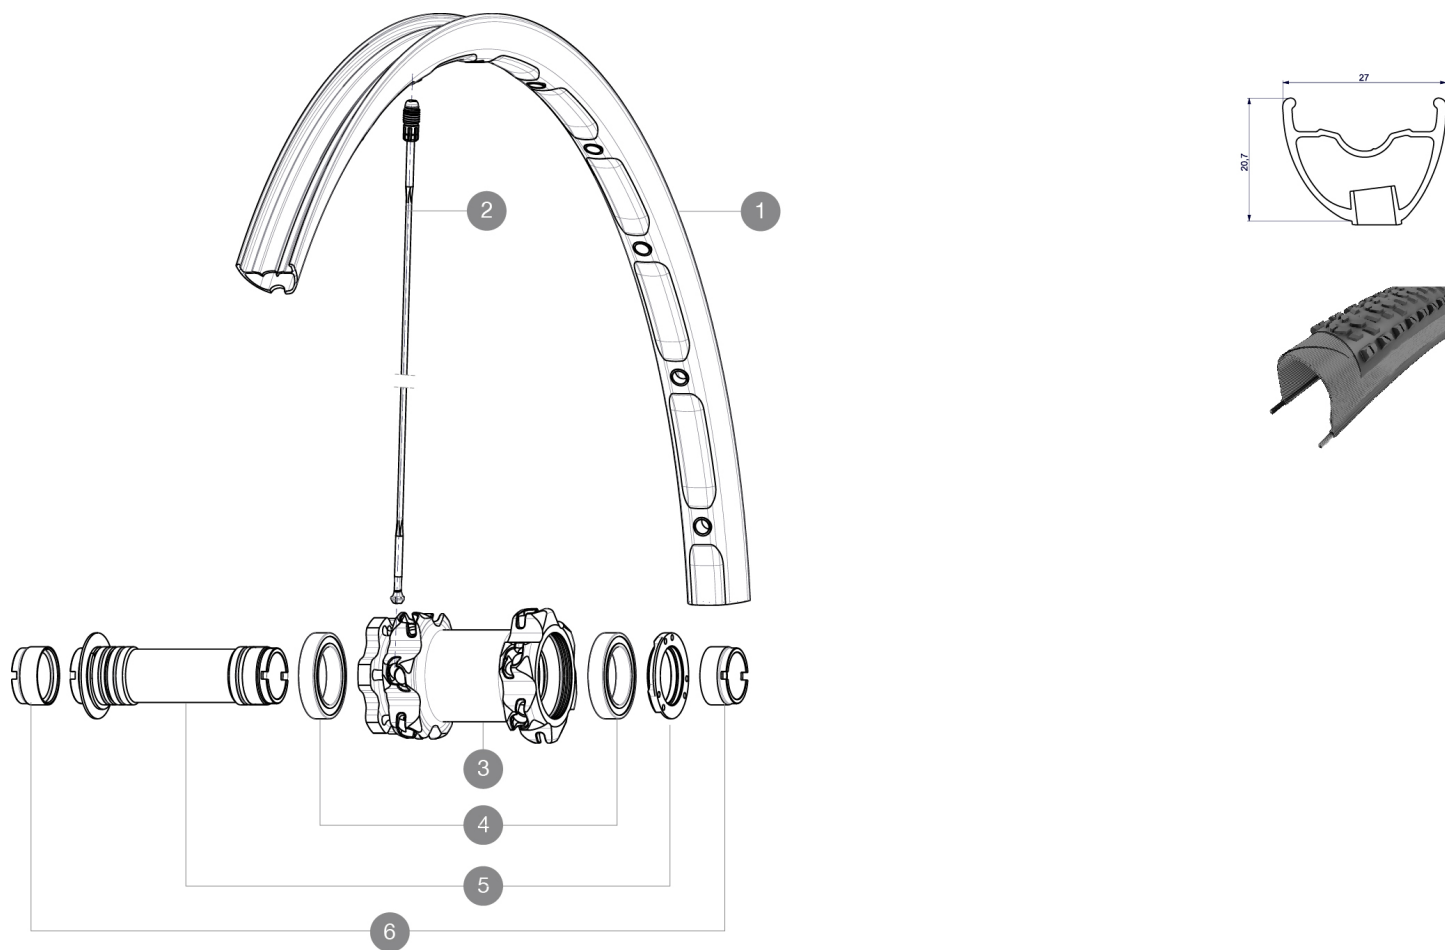

REFERENCES WHEELS

F03001 CrossmaxXL29Ft WTS

RIMS

VALVE HOLE \varnothing (MM): 6.5 :

1 V2310910 KIT FRONT RIM CROSSMAX XL 2015 29"

SPOKES

2 A7209901 KIT 12 FT/NDS CROSSMAX XL/DEEMAX PRO 19 29" SPK 293mm

HUB SHELLS

3 N/A HUB BODY
4 M40179 FRONT HUB BEARING KIT 20mm AXLE
5 30870501 FRONT AXLE 20mm CROSSMAX + DEEMAX ULTI 2012

ADAPTERS

6 12982901 ADAPTER Ft 20x110mm

Crossmax XL 29 WTS

Specifications

RIMS

- Internal width : 23 mm
- ETRTO size 29" : 622x23C

WHEEL HUB

Shimano 11 speeds compatible
XD Compatible (XX1-X01) with optional kit

WHEEL WEIGHTS

Wheel weight 850