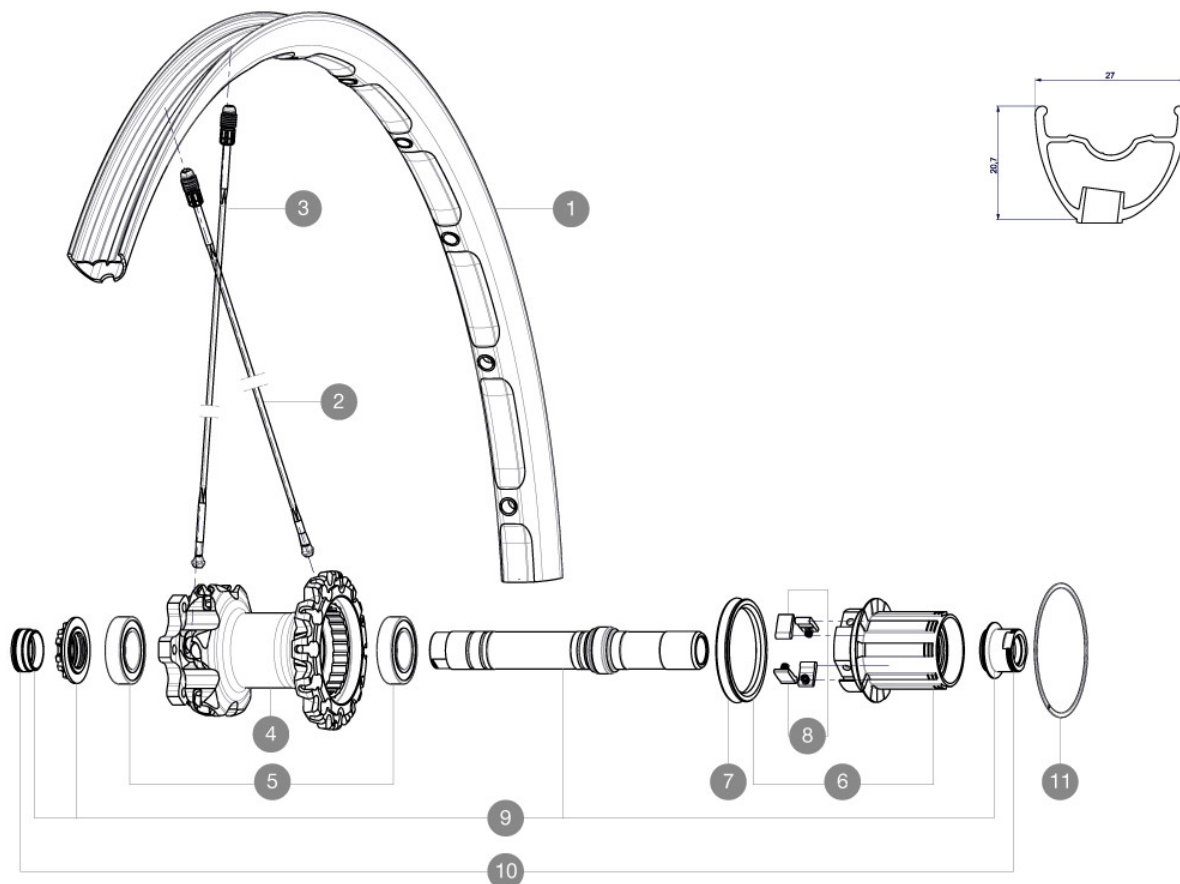

REFERENCES WHEELS

R17801 Crossmax XL 29Rr WTS

RIMS

VALVE HOLE \bar{A} (MM): 6.5 :

1	V2311213	KIT REAR RIM CROSSMAX XL 2015 29"
---	----------	-----------------------------------

SPOKES

2	35113801	"KIT 10 DS M7/7 XMAX SLR/PRO 29"" SPK 269,5mm"
3	A7209901	KIT 12 FT/NDS CROSSMAX XL/DEEMAX PRO 19 29"" SPK 293mm

HUB SHELLS

4	N/A	HUB BODY
5	M40076	HUB BEARINGS 17x30x7 6903 x 2
6	35126001	ITS-4 FREEWHEEL BODY + SEAL 2013 (NO PAWLS)
7	99610701	ITS-4 FREEWHEEL SEAL
8	99610601	PAWLS KIT FOR ITS-4 (OR TS-2)
9	30870401	REAR QRM + AXLE KIT ITS4 135mm from 2012
11	30871801	ELASTIC RING 56mm diam. ITS-4 20 SPOKES

ADAPTERS

10	30872201	FRAME SUPPORT ITS-4 135mm REAR AXLE > 2012
----	----------	--

Crossmax XL 29 WTS

2

2015

REAR

Specifications

RIMS

- Internal width : 23 mm
- ETRTO size 29" : 622x23C

WHEEL HUB

Shimano 11 speeds compatible
XD Compatible (XX1-X01) with optional kit

WHEEL WEIGHTS

Wheel weight 930