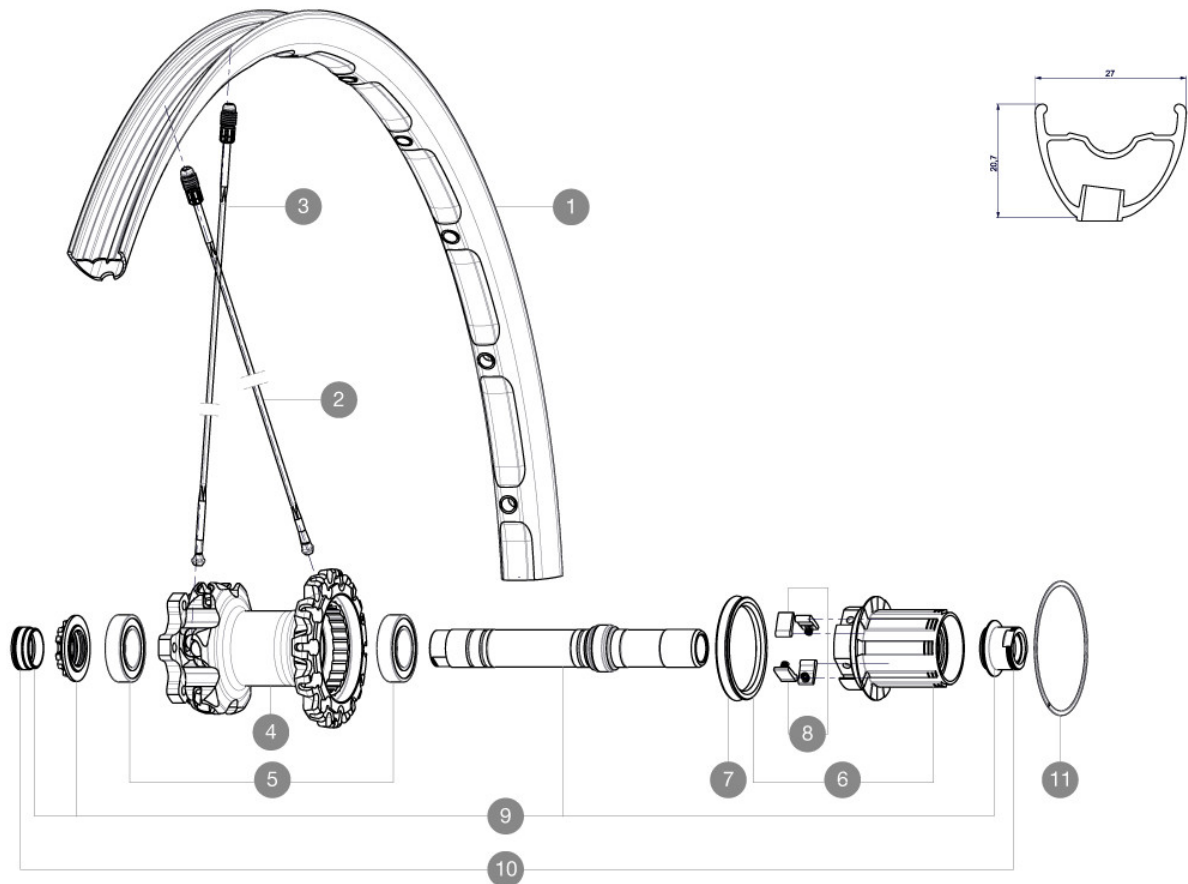

REFERENCES WHEELS

R17801 Crossmax XL 29Rr WTS

RIMS

VALVE HOLE \bar{A} (MM): 6.5 :

1	V2311213	KIT REAR RIM CROSSMAX XL 2015 29"
---	----------	-----------------------------------

SPOKES

2	35113801	"KIT 10 DS M7/7 XMAX SLR/PRO 29"" SPK 269,5mm"
3	A7209901	KIT 12 FT/NDS CROSSMAX XL/DEEMAX PRO 19 29"" SPK 293mm

HUB SHELLS

4	N/A	HUB BODY
5	M40076	HUB BEARINGS 17x30x7 6903 x 2
6	35126001	ITS-4 FREEWHEEL BODY + SEAL 2013 (NO PAWLS)
7	99610701	ITS-4 FREEWHEEL SEAL
8	99610601	PAWLS KIT FOR ITS-4 (OR TS-2)
9	30870401	REAR QRM + AXLE KIT ITS4 135mm from 2012
11	30871801	ELASTIC RING 56mm diam. ITS-4 20 SPOKES

ADAPTERS

10	30872201	FRAME SUPPORT ITS-4 135mm REAR AXLE > 2012
----	----------	--

MAVIC *Crossmax XL 29 WTS*

2

2015

REAR

Specifications

RIMS

- Internal width : 23 mm
- ETRTO size 29" : 622x23C

WHEEL HUB

Shimano 11 speeds compatible
XD Compatible (XX1-X01) with optional kit

WHEEL WEIGHTS

Wheel weight 930