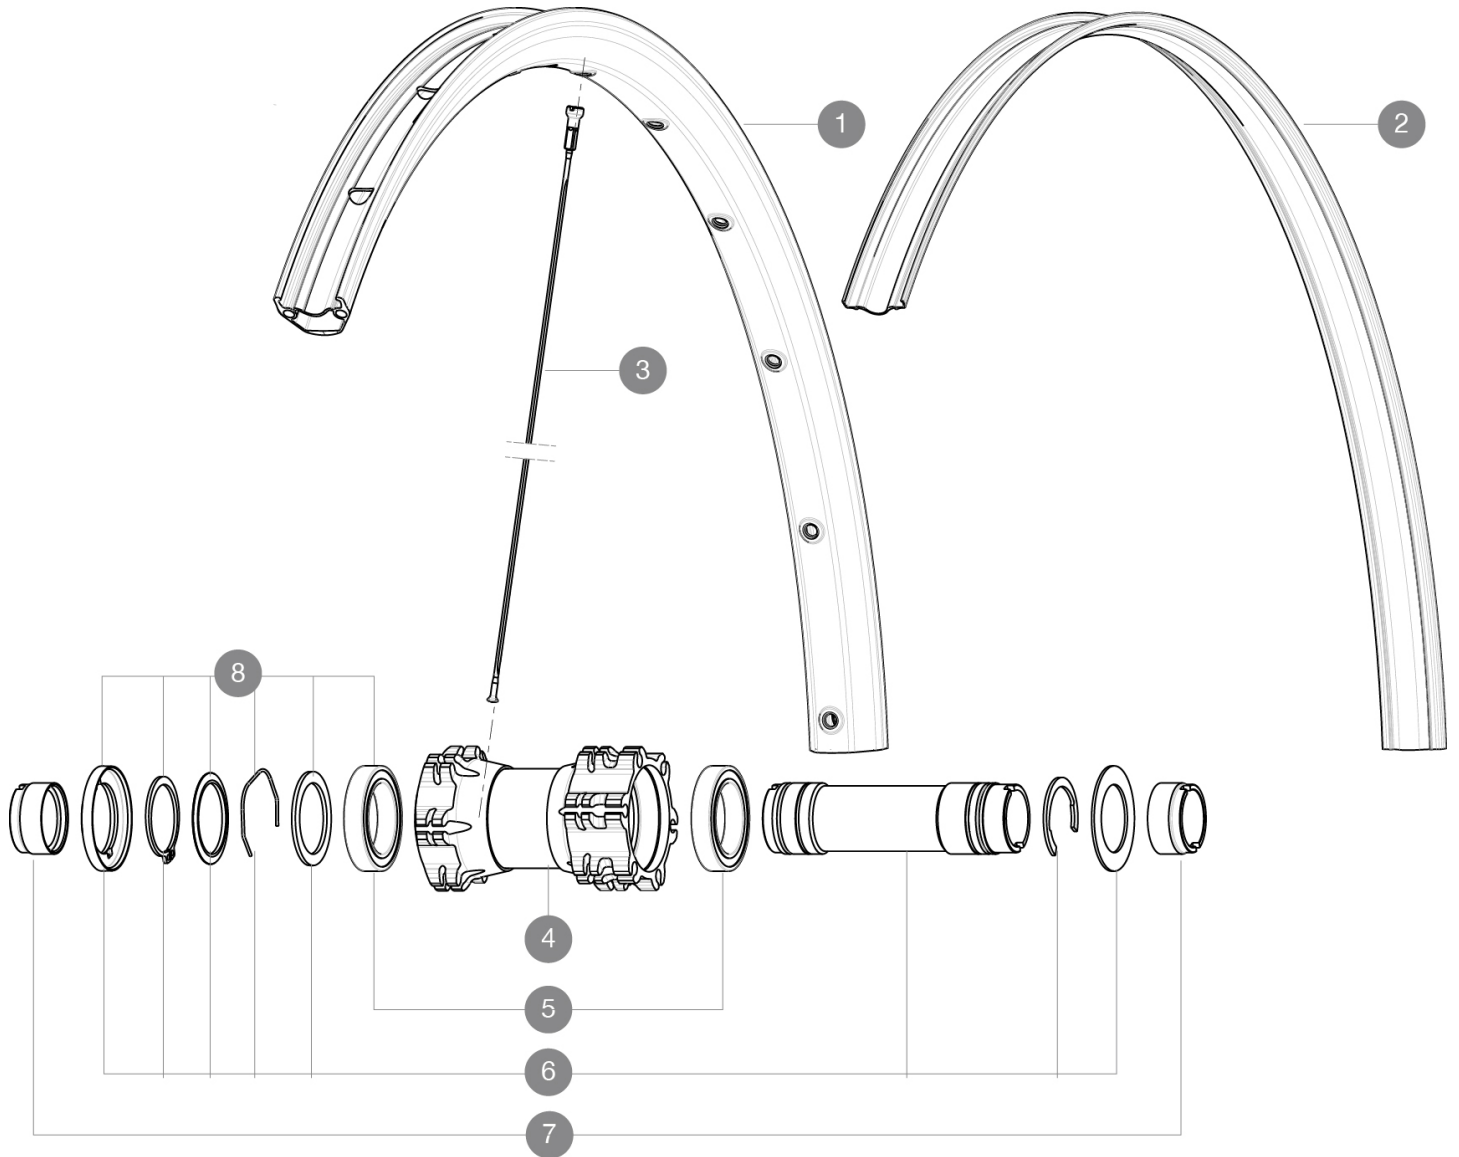

参照ホイール

F03301 CrossrocXL29Ft WTS

## RIMS

Ä □ □ Ä □ « Ä □ □ Ç © ' Ä % □ ï % □ MM ï ' % □ ï % □ 6.5 :

1	V2311515	KIT FRONT/REAR RIM CROSSROC XL 29"
2	V2190101	UST RIM STRIP 29x21c

## SPOKES

3	36689501	"12 SPOKES FRONT/OPP DRIVE SIDE CROSSROC 29"" 295mm"
---	----------	--

## HUB SHELLS

4	N/A	HUB BODY
5	M40179	FRONT BEARING 25x37x7 20mm AXLE
6	V2370601	KIT FRONT AXLE 20MM CROSSROC XL
8	V2370501	FRONT AUTO ADJUST.PLAY KIT 20MM AXLE