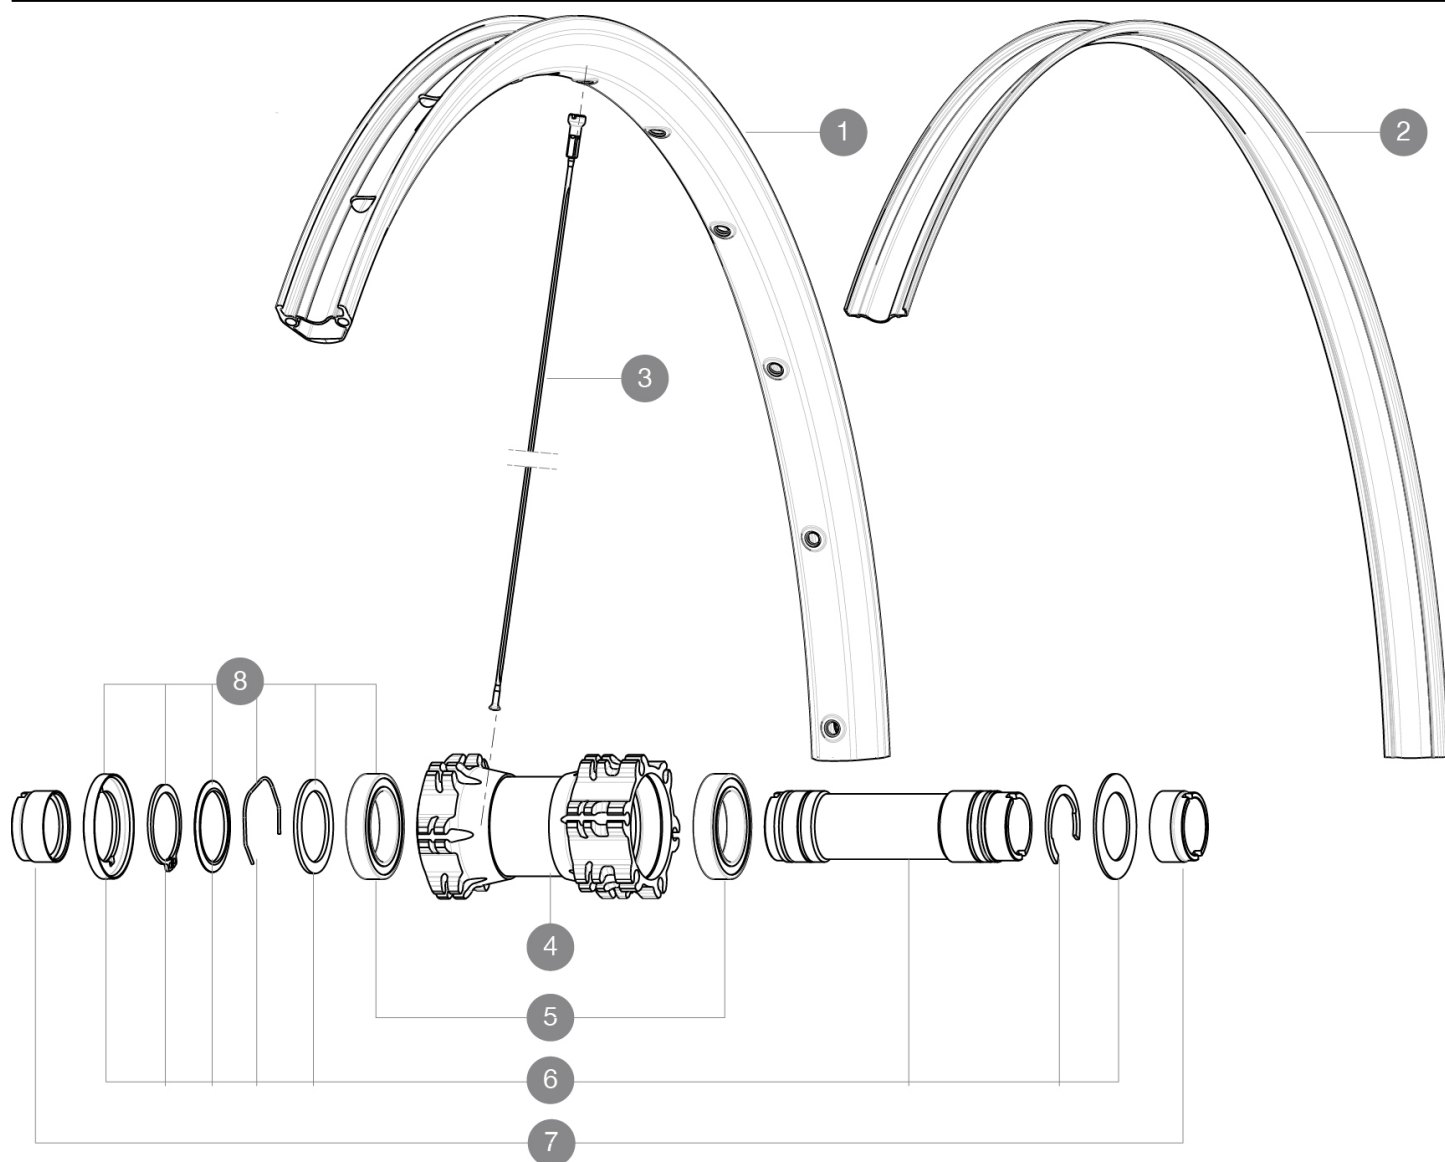

## REFERENCES WHEELS

F03301 CrossrocXL29Ft WTS

## RIMS

VALVE HOLE  $\bar{A}$  (MM): 6.5 :

1	V2311515	KIT FRONT/REAR RIM CROSSROC XL 29"
2	V2190101	UST RIM STRIP 29x21c

## SPOKES

3	36689501	"KIT 12 FT/NDS CROSSROC 29"" SPOKE 295mm"
---	----------	---

### **WHEEL WEIGHTS**

Wheel weight 920