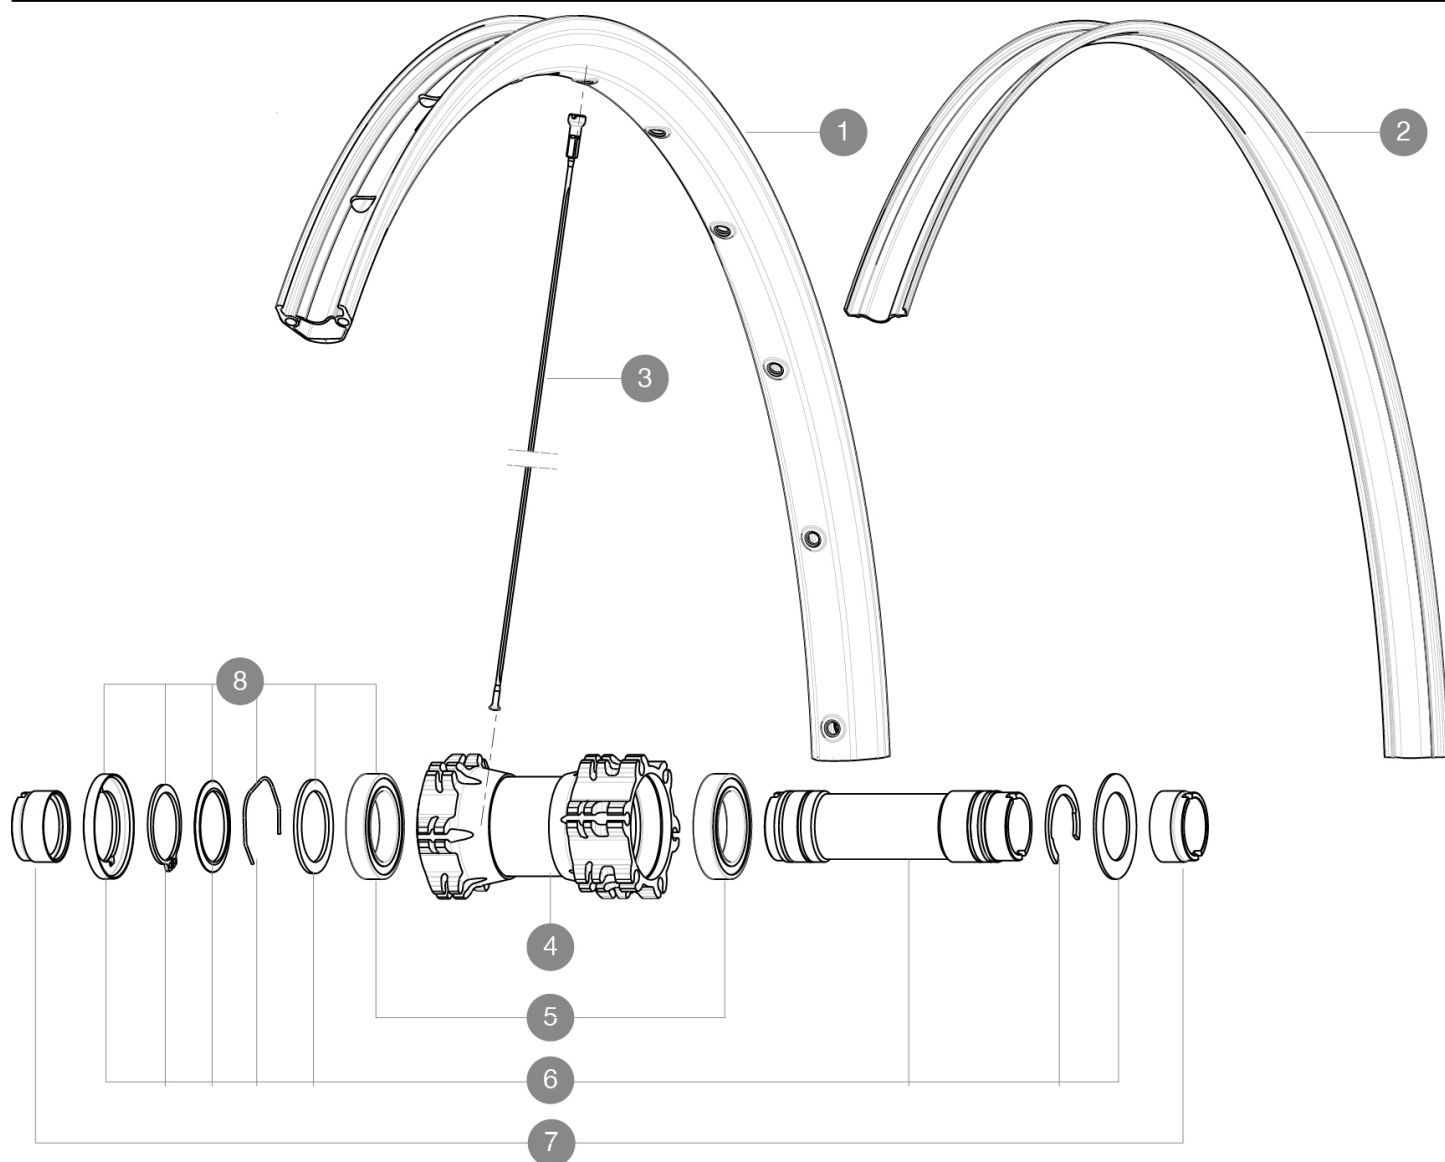

REFERENCES WHEELS

F03301 CrossrocXL29Ft WTS

RIMS

VALVE HOLE \bar{A} (MM): 6.5 :

1	V2311515	KIT FRONT/REAR RIM CROSSROC XL 29"
2	V2190101	UST RIM STRIP 29x21c

SPOKES

3	36689501	"KIT 12 FT/NDS CROSSROC 29"" SPOKE 295mm"
---	----------	---

HUB SHELLS

4	N/A	HUB BODY
5	M40179	FRONT BEARING 25x37x7 20mm AXLE
6	V2370601	KIT FRONT AXLE 20mm CROSSROC XL
8	V2370501	KIT FRONT AUTO ADJUSTING PLAY FOR 20mm AXLE

ADAPTERS

7	12982901	ADAPTER Ft 20x110mm
---	----------	---------------------

MAVIC *Crossroc XL 29 WTS*

2

2015
FRONT

Specifications

RIMS

• ETRTO size 29" : 622x21C

WHEEL HUB

Shimano 11 speeds compatible

XD Compatible (XX1-X01) with optional kit

WHEEL WEIGHTS

Wheel weight 920