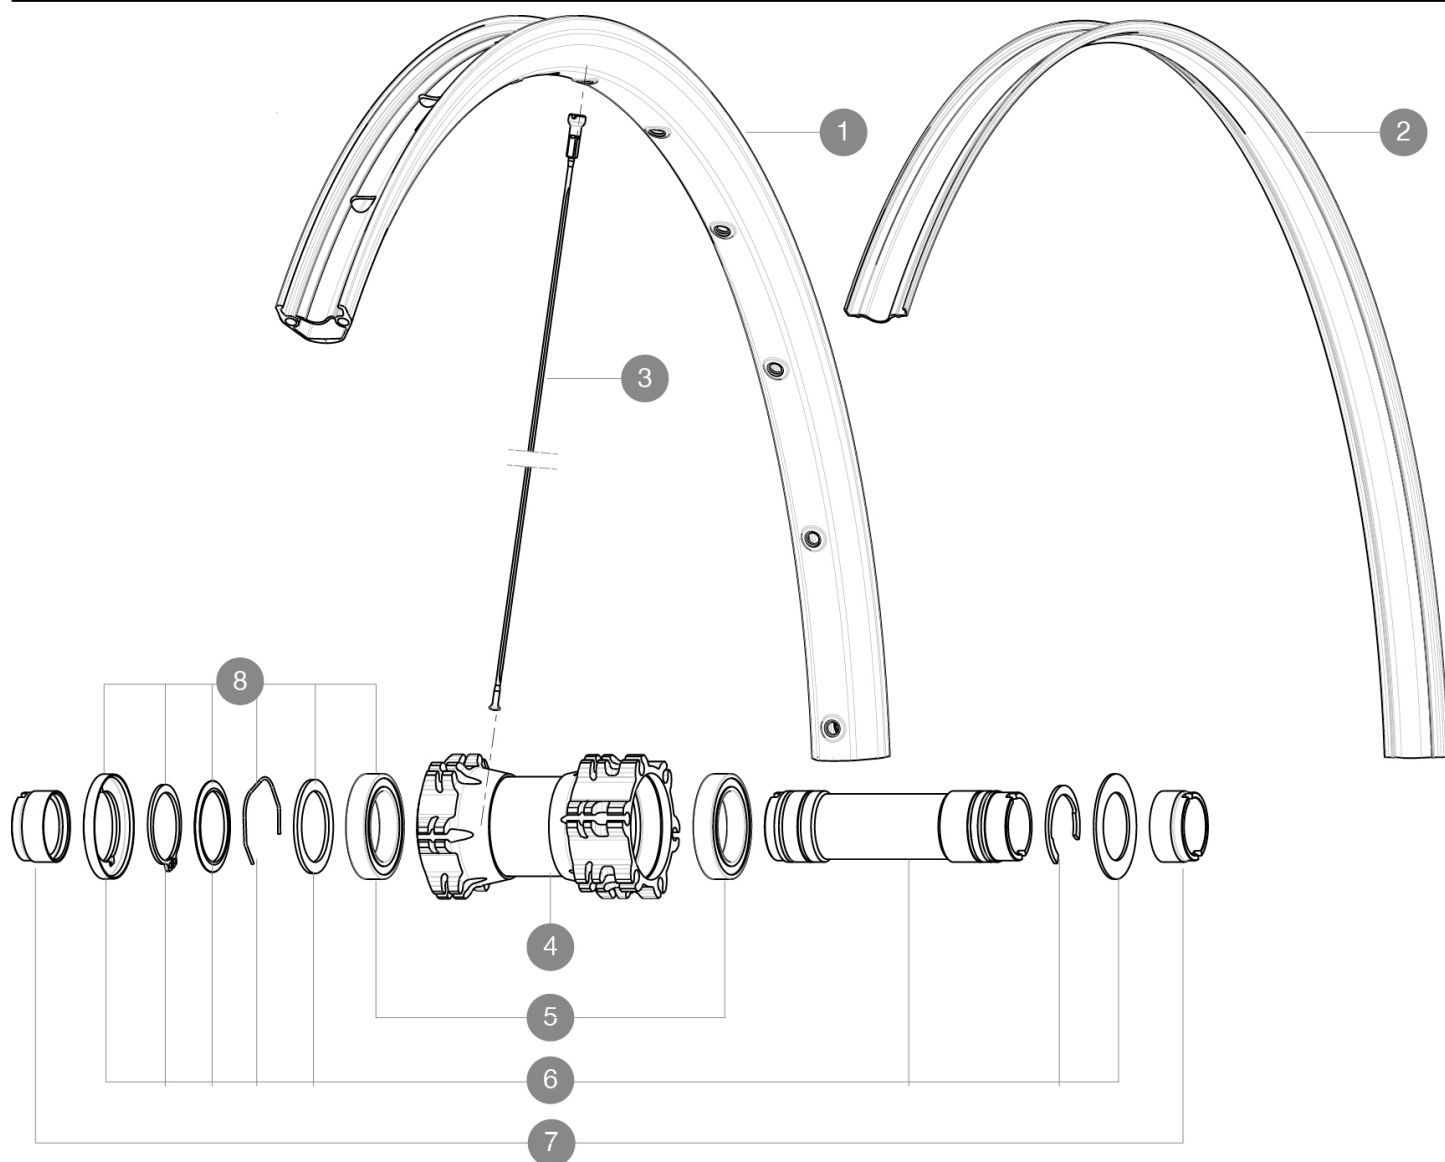

## REFERENZE RUOTE

F03301 CrossrocXL29Ft WTS

## RIMS

DIAM. FORO VALVOLA (MM): 6,5 :

1	V2311515	KIT FRONT/REAR RIM CROSSROC XL 29"
2	V2190101	UST RIM STRIP 29x21c

## SPOKES

3	36689501	"12 SPOKES FRONT/OPP DRIVE SIDE CROSSROC 29"" 295mm"
---	----------	--

## ADAPTERS

7	12982901	20mm adapter for Crossmax ST/SX (front wheel)
---	----------	---

**MAVIC** *Crossroc XL 29 WTS***Specifications****CERCHIONI**

• Misura ETRTO 29" : 622x21C

**MOZZO**

Compatibile con Shimano MTB 11 marce