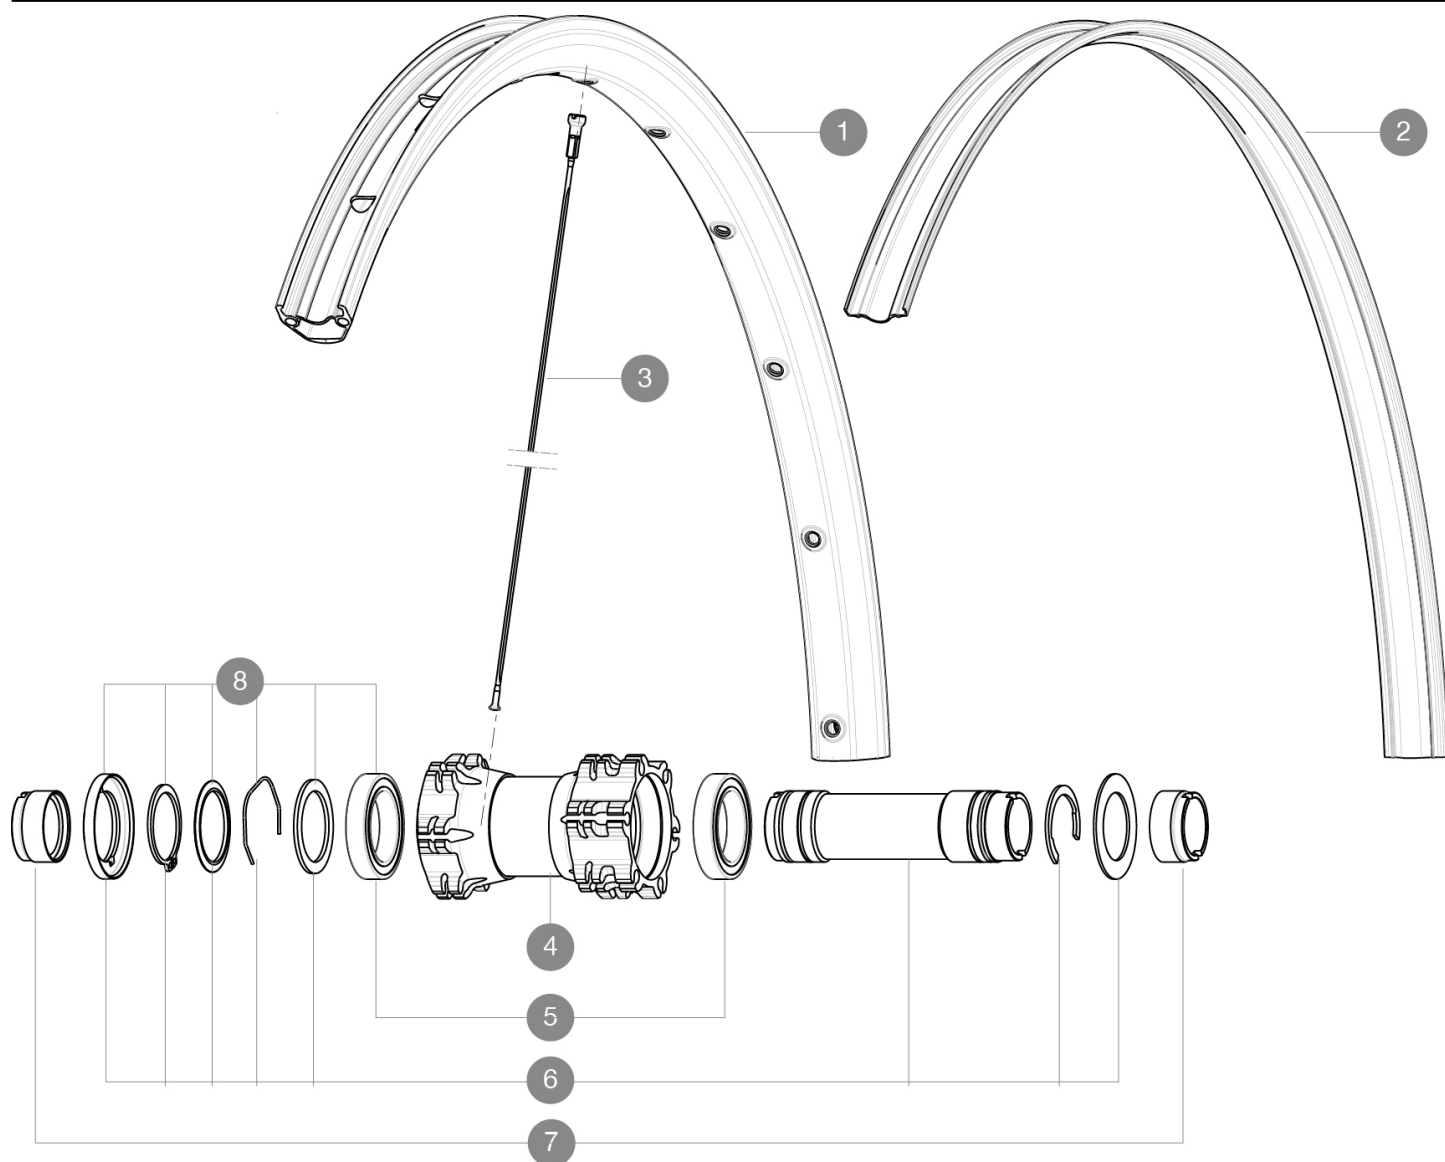

REFERENZE RUOTE

F03301 CrossrocXL29Ft WTS

RIMS

DIAM. FORO VALVOLA (MM): 6,5 :

1	V2311515	KIT FRONT/REAR RIM CROSSROC XL 29"
2	V2190101	UST RIM STRIP 29x21c

SPOKES

3	36689501	"12 SPOKES FRONT/OPP DRIVE SIDE CROSSROC 29"" 295mm"
---	----------	--

HUB SHELLS

4	N/A	CORPO MOZZO
5	M40179	FRONT BEARING 25x37x7 20mm AXLE
6	V2370601	KIT FRONT AXLE 20MM CROSSROC XL
8	V2370501	FRONT AUTO ADJUST.PLAY KIT 20MM AXLE

ADAPTERS

7	12982901	20mm adapter for Crossmax ST/SX (front wheel)
---	----------	---

MAVIC *Crossroc XL 29 WTS*

2

2015
FRONT

Specifications

CERCHIONI

• Misura ETRTO 29" : 622x21C

MOZZO

Compatibile con Shimano MTB 11 marce
XD compatibile (XX1-X01) con kit opzionale

PESI RUOTE

Peso della ruota 920