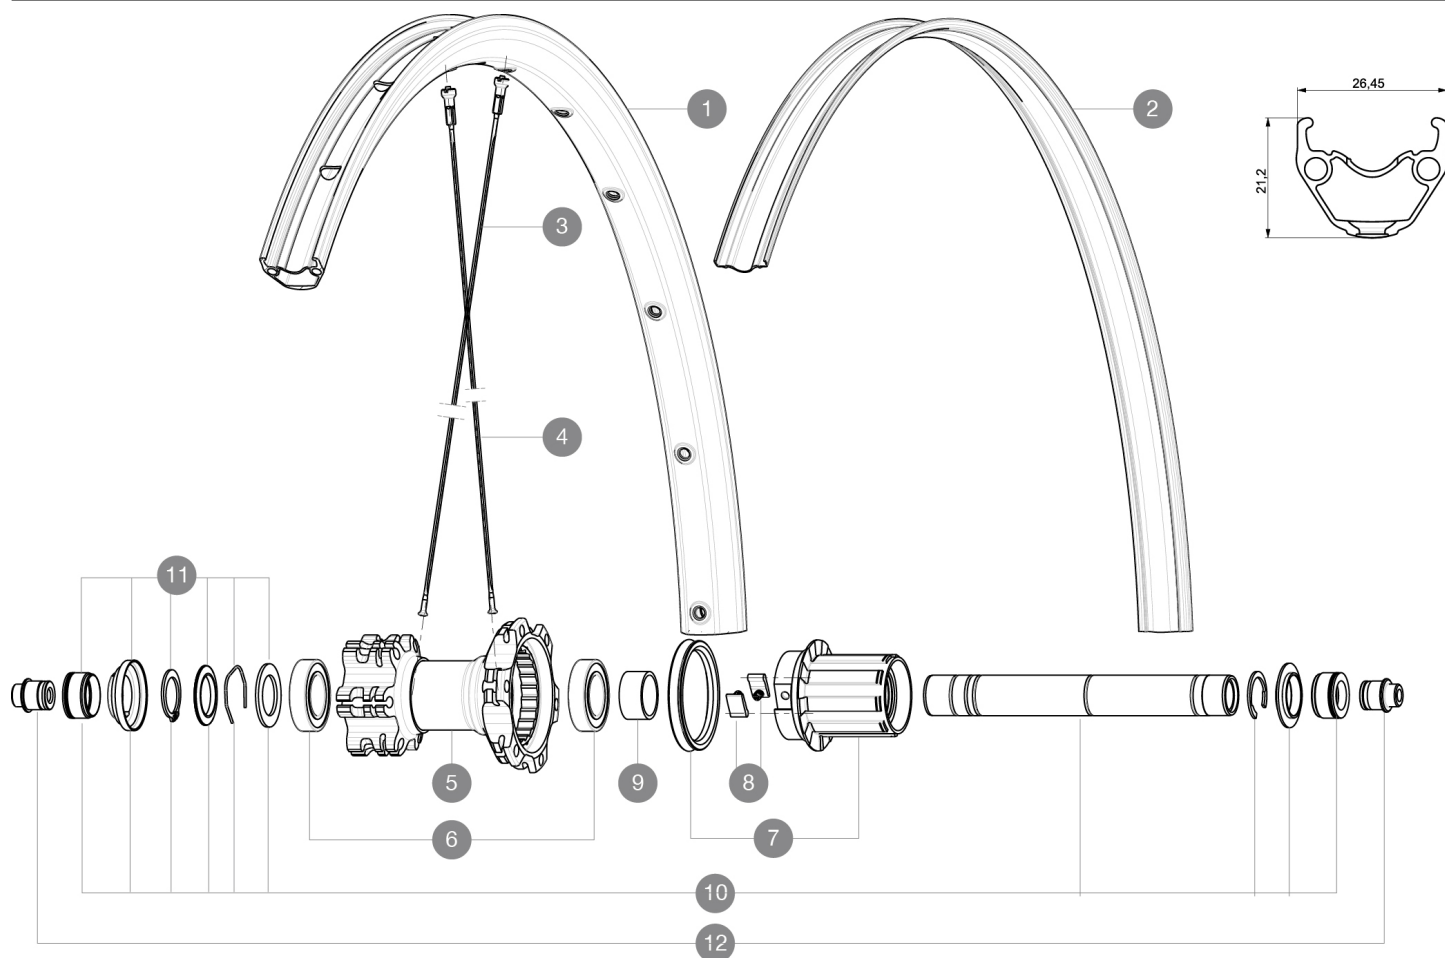

参照ホイール

R18101 Crossroc XL29 Rr WTS

RIMS

ÁÒÒÃÒ«ÃÒÒÇ©'Á%ÒÏ¼ÒMMÏ¼ÒÏ¼Ò6.5 :

1	V2311515	KIT FRONT/REAR RIM CROSSROC XL 29"
2	V2190101	UST RIM STRIP 29x21c

SPOKES

3	36689501	"12 SPOKES FRONT/OPP DRIVE SIDE CROSSROC 29"" 295mm"
4	36689601	"12 SPOKES DRIVE SIDE CROSSROC 29"" 293mm"

HUB SHELLS

5	N/A	HUB BODY
6	M40076	HUB BEARINGS 17x30x7 6903 x 2
7	35126301	TS-2 FREEWHEEL BODY + SEAL 2013 (NO PAWLS) - while stock las
8	99610601	ITS4 PAWLS KIT
9	35124501	SET OF 3 REAR AXLE/FREEWHEEL BODY SPACERS
10	V2371201	KIT REAR QRM AXLE 135-142 / BOOST 148mm
11	V2370401	REAR AUTO ADJUST.PLAY KIT 12MM AXLE

ADAPTERS

12	30873101	2 REAR REDUCERS 12/9,5mm 2012 ITS4 HUB
	32965001	ADAPTER Rr 12x142mm Elite/CRide MTB (Rd)

Crossroc XL 29 WTS

2
2015
REAR

Specifications

リム

•ETRTO size 29" : 622x21C

ホイールハブ