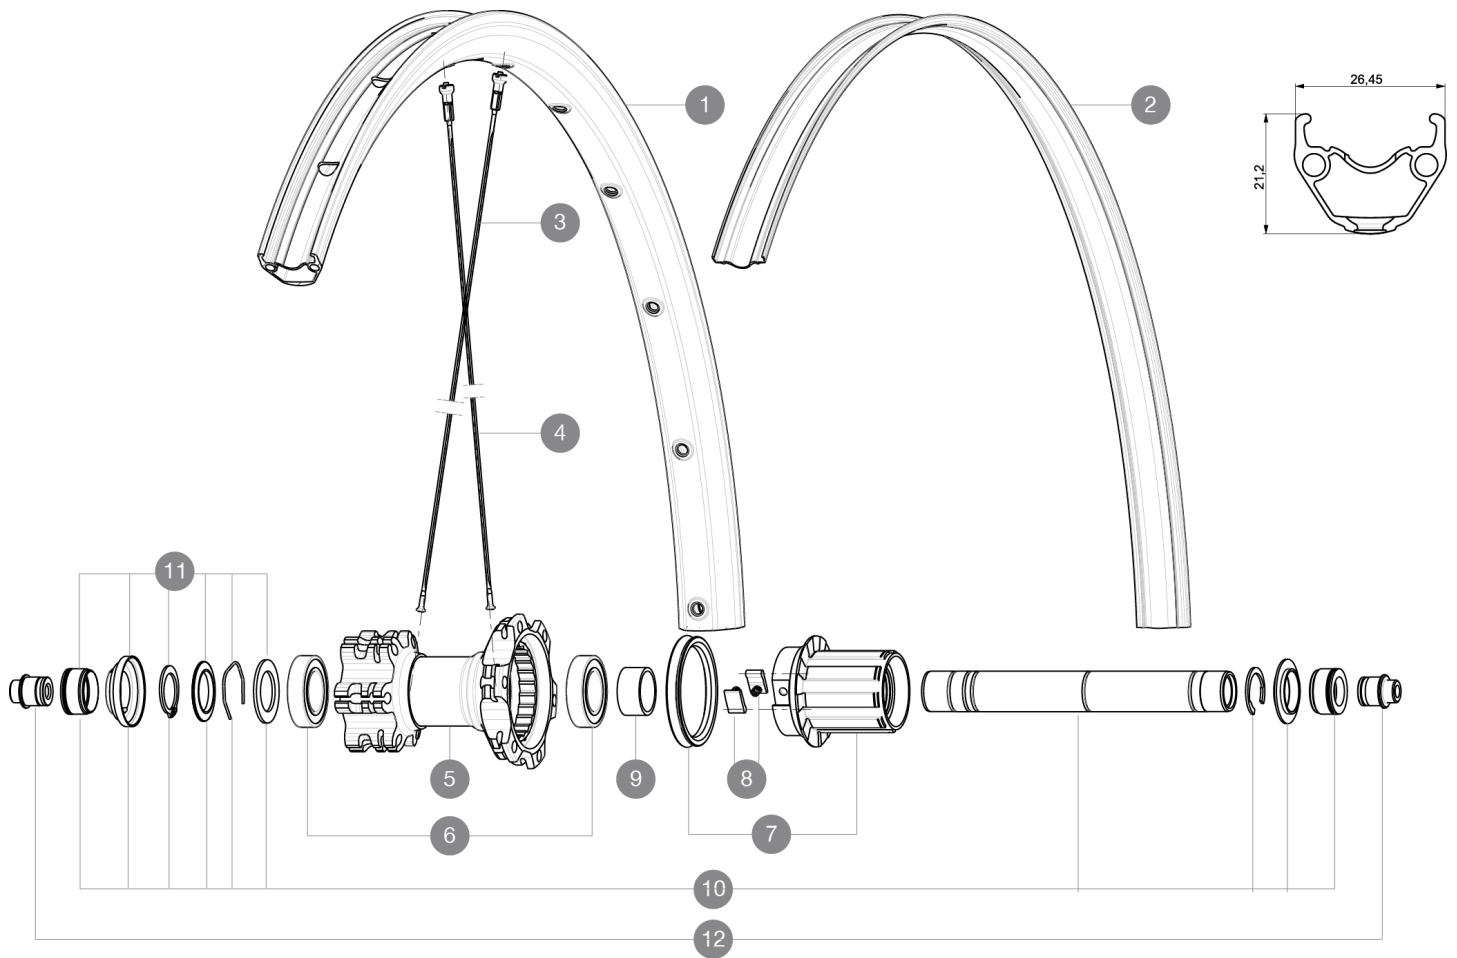

REFERENCES WHEELS

R18101 Crossroc XL29 Rr WTS

RIMS

VALVE HOLE Ø (MM): 6.5 :

1	V2311515	KIT FRONT/REAR RIM CROSSROC XL 29"
2	V2190101	UST RIM STRIP 29x21c

SPOKES

3	36689501	"KIT 12 FT/NDS CROSSROC 29"" SPOKE 295mm"
4	36689601	"KIT 12 DS CROSSROC/XRIDE UST/XMAX ELITE/XA ELITE 29"" SPK 2

HUB SHELLS

5	N/A	HUB BODY
6	M40076	HUB BEARINGS 17x30x7 6903 x 2
7	35126301	TS-2 FREEWHEEL BODY + SEAL 2013 (NO PAWLS) - while stock las
8	99610601	PAWLS KIT FOR ITS-4 (OR TS-2)
9	35124501	SET OF 3 REAR AXLE/FREEWHEEL BODY SPACERS MTB L1
10	V2371201	KIT REAR QRM AXLE 135-142 / BOOST 148mm
11	V2370401	KIT REAR AUTO ADJUSTING PLAY 12mm AXLE

ADAPTERS

12	30873101	2 REAR REDUCERS 12/9,5mm 2012 ITS4 HUB
	32965001	ADAPTER Rr 12x142mm Elite/CRide MTB (Rd)

MAVIC *Crossroc XL 29 WTS*

2

2015

REAR

Specifications

RIMS

• ETRTO size 29" : 622x21C

WHEEL HUB

Shimano 11 speeds compatible

XD Compatible (XX1-X01) with optional kit

WHEEL WEIGHTS

Wheel weight 1060