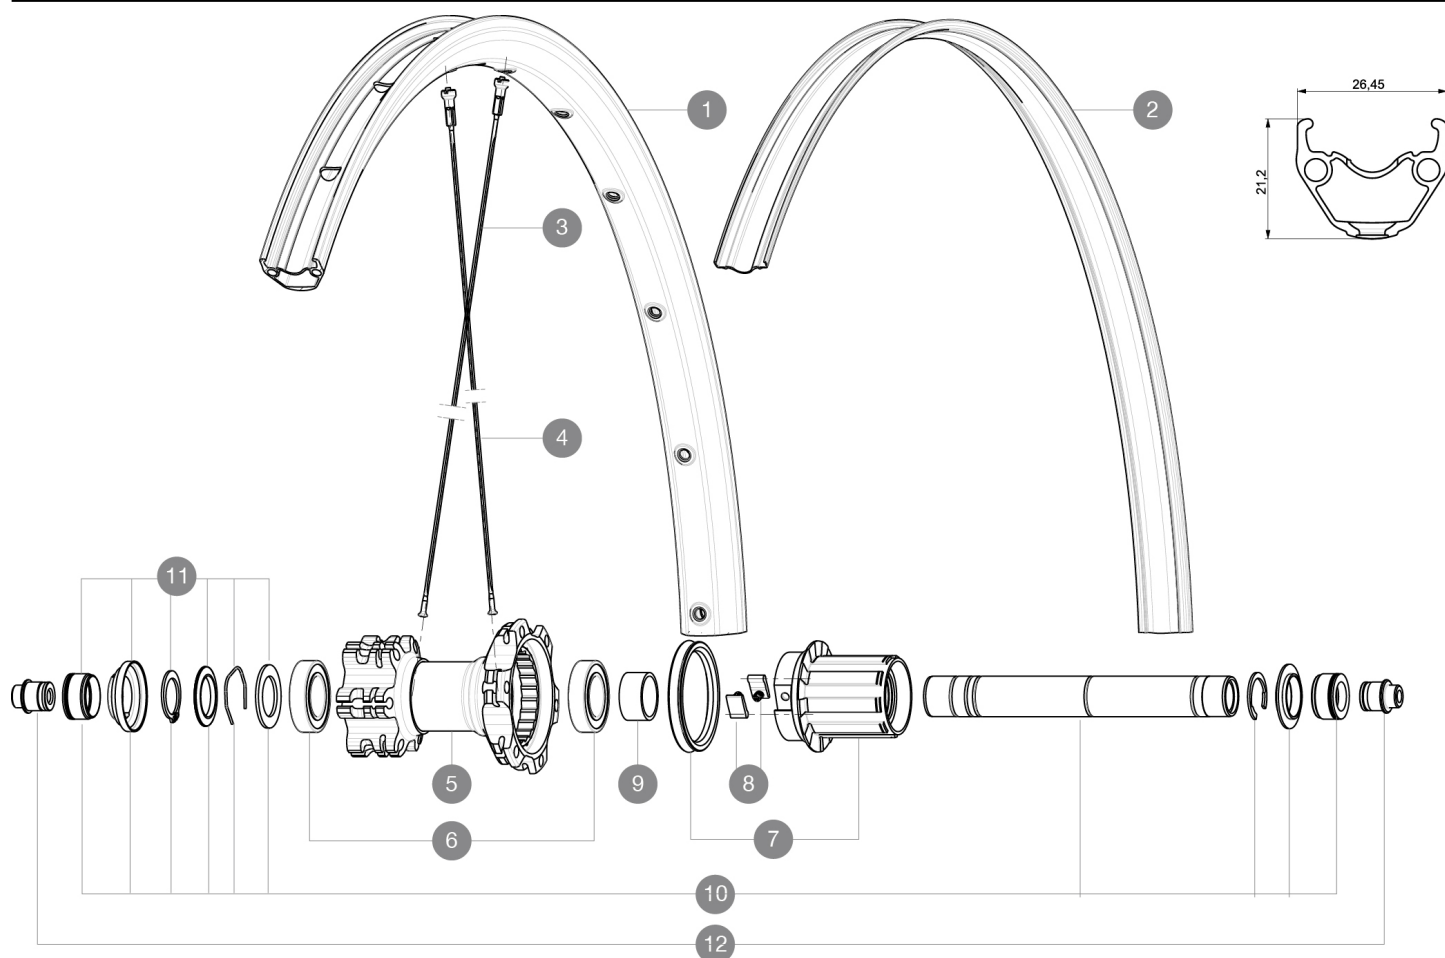

REFERENCES WHEELS

R18101 Crossroc XL29 Rr WTS

RIMS

VALVE HOLE \bar{A} (MM): 6.5 :

1	V2311515	KIT FRONT/REAR RIM CROSSROC XL 29"
2	V2190101	UST RIM STRIP 29x21c

SPOKES

3	36689501	"KIT 12 FT/NDS CROSSROC 29"" SPOKE 295mm"
4	36689601	"KIT 12 DS CROSSROC/XRIDE UST/XMAX ELITE/XA ELITE 29"" SPK 2

HUB SHELLS

5	N/A	HUB BODY
6	M40076	HUB BEARINGS 17x30x7 6903 x 2
7	35126301	TS-2 FREEWHEEL BODY + SEAL 2013 (NO PAWLS) - while stock las
8	99610601	PAWLS KIT FOR ITS-4 (OR TS-2)
9	35124501	SET OF 3 REAR AXLE/FREEWHEEL BODY SPACERS MTB L1
10	V2371201	KIT REAR QRM AXLE 135-142 / BOOST 148mm
11	V2370401	KIT REAR AUTO ADJUSTING PLAY 12mm AXLE

ADAPTERS

12	30873101	2 REAR REDUCERS 12/9,5mm 2012 ITS4 HUB
	32965001	ADAPTER Rr 12x142mm Elite/CRide MTB (Rd)

MAVIC *Crossroc XL 29 WTS*

2

2015

REAR

Specifications

RIMS

• ETRTO size 29" : 622x21C

WHEEL HUB

Shimano 11 speeds compatible

XD Compatible (XX1-X01) with optional kit

WHEEL WEIGHTS

Wheel weight 1060