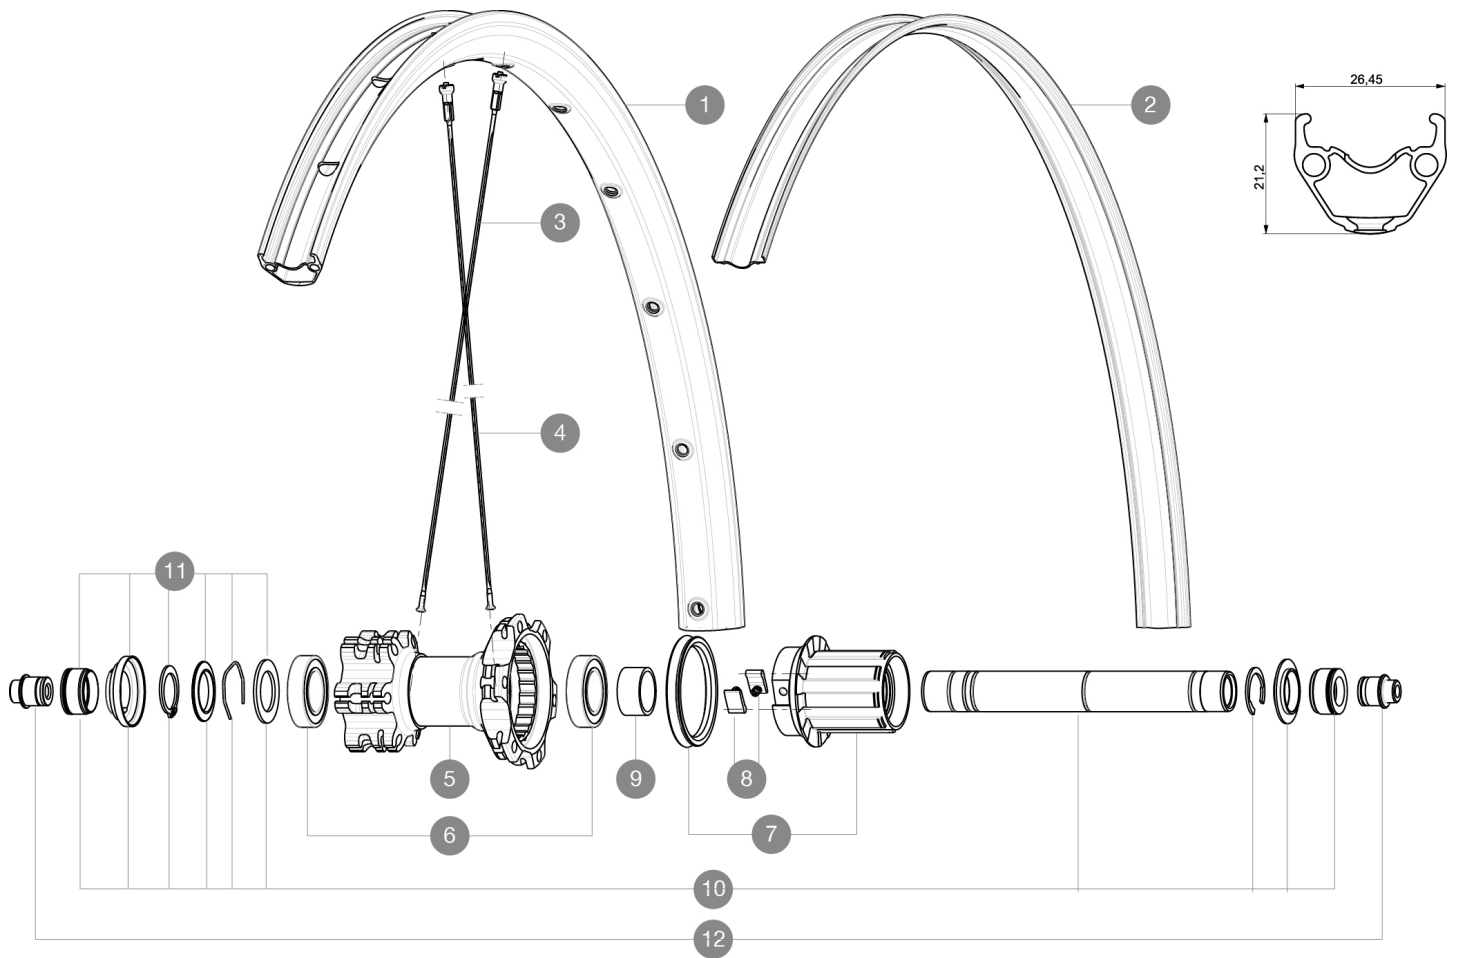

REFERENZE RUOTE

R18101 Crossroc XL29 Rr WTS

RIMS

DIAM. FORO VALVOLA (MM): 6,5 :

1	V2311515	KIT FRONT/REAR RIM CROSSROC XL 29"
2	V2190101	UST RIM STRIP 29x21c

SPOKES

3	36689501	"12 SPOKES FRONT/OPP DRIVE SIDE CROSSROC 29"" 295mm"
4	36689601	"12 SPOKES DRIVE SIDE CROSSROC 29"" 293mm"

HUB SHELLS

5	N/A	CORPO MOZZO
6	M40076	HUB BEARINGS 17x30x7 6903 x 2
7	35126301	TS-2 FREEWHEEL BODY + SEAL 2013 (NO PAWLS) - while stock las
8	99610601	ITS4 PAWLS KIT
9	35124501	SET OF 3 REAR AXLE/FREEWHEEL BODY SPACERS
10	V2371201	KIT REAR QRM AXLE 135-142 / BOOST 148mm
11	V2370401	REAR AUTO ADJUST.PLAY KIT 12MM AXLE

ADAPTERS

12	30873101	2 REAR REDUCERS 12/9,5mm 2012 ITS4 HUB
	32965001	ADAPTER Rr 12x142mm Elite/CRide MTB (Rd)

MAVIC *Crossroc XL 29 WTS*

2

2015

REAR

Specifications

CERCHIONI

• Misura ETRTO 29" : 622x21C

MOZZO

Compatibile con Shimano MTB 11 marce

XD compatibile (XX1-X01) con kit opzionale

PESI RUOTE

Peso della ruota 1060