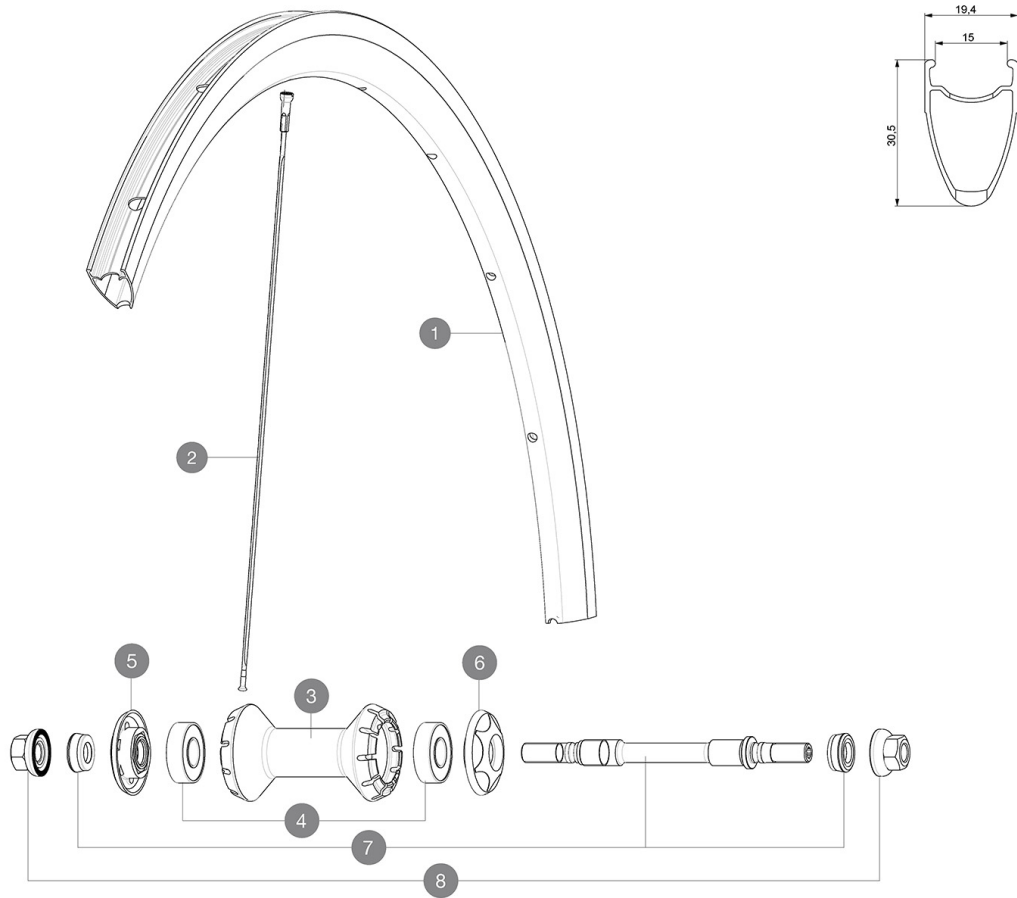

REFERENCES WHEELS

RIMS

&NBSP;:

1	12033415	KIT FRONT/REAR ELLIPSE 11 RIM

SPOKES

2	12033701	KIT 10 FRONT ELLIPSE 11 BLACK SPOKE 279mm

HUB SHELLS

3	N/A	HUB BODY
4	M40318	KIT 2 HUB BEARINGS 6001
5	M40242	AXLE CAP + ADJUSTING NUT
6	M40243	AXLE CAP
7	32386101	ELLIPSE FRONT AXLE + FORK SUPPORTS
8	32388601	2 AXLE BOLTS RR COMETE TRACK/ELLIPSE FT-RR M9