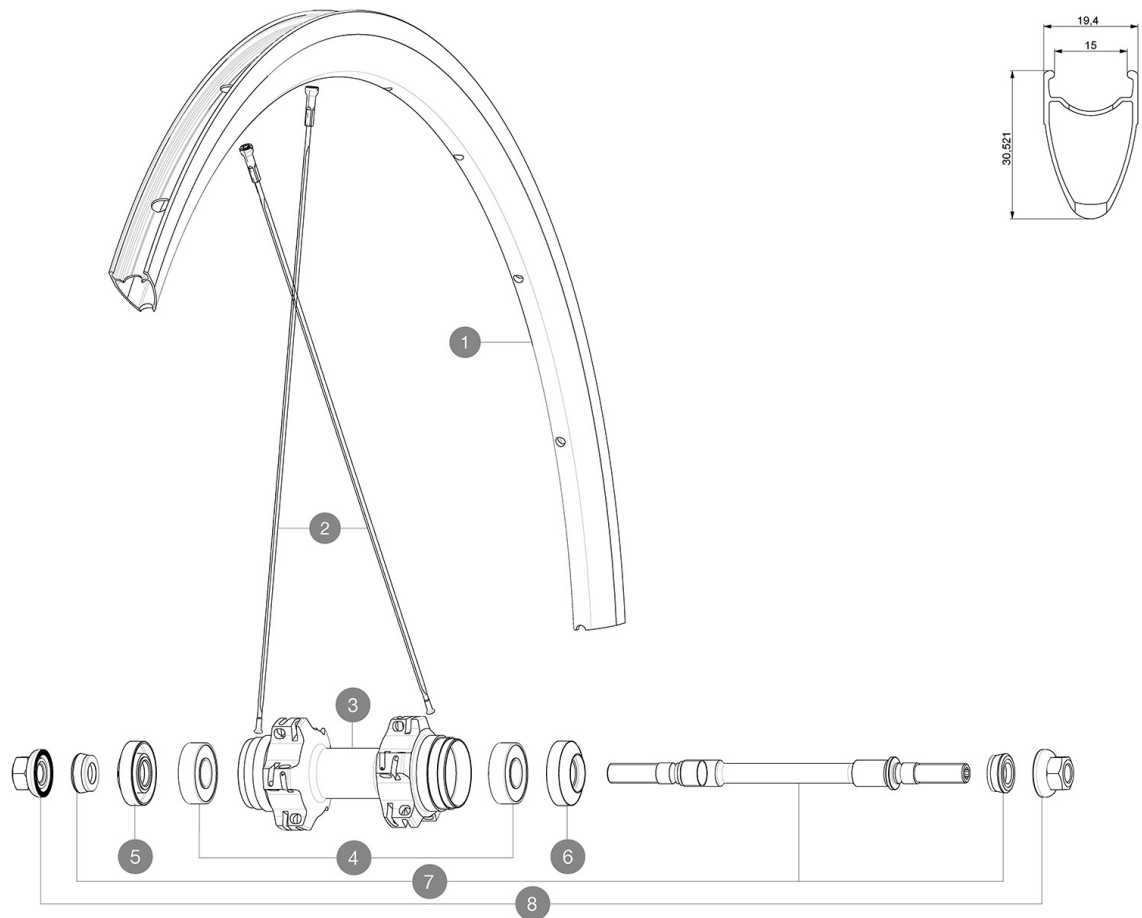

REFERENCES WHEELS

RIMS

&NBSP;:

1 12033415 KIT FRONT/REAR ELLIPSE 11 RIM

SPOKES

2 12033801 KIT 10 REAR ELLIPSE 11 BLACK SPOKE 296mm

HUB SHELLS

3	N/A	HUB BODY
4	M40318	KIT 2 HUB BEARINGS 6001
5	M40447	ADJUSTING CAP BLACK FOR ELLIPSE
6	M40448	BLACK REAR HUB CAP ELLIPSE
7	32386201	ELLIPSE REAR AXLE + FORK SUPPORTS
8	32388601	2 AXLE BOLTS RR COMETE TRACK/ELLIPSE FT-RR M9

DELIVERED WITH

Fixing nuts	
Rim tape	
Valve extender	
Cog lock nut	
Multifonction adjustment wrench	
User guide	

Specifications**RIMS**

- **Material** : S6000 Aluminum
- **Height** : 30 mm
- **Joint** : SUP
- **Drilling** : traditional
- **Valve hole diameter** : 6.5 mm
- **Tyre** : clincher
- **ETRTO size** : 622x15C
- **Recommended tyre sizes** : 19 to 28 mm

SPOKES

- **Material** : steel
- **Shape** : straight pull, bladed
- **Nipples** : brass, ABS
- **Count** : 20 front and rear
- **Lacing** : front radial, rear crossed 2

WHEEL HUB

- **Front and rear bodies** : aluminum
- **Axle material** : steel
- Adjustable sealed cartridge bearings
- Fixed cog

WHEEL WEIGHTS

990