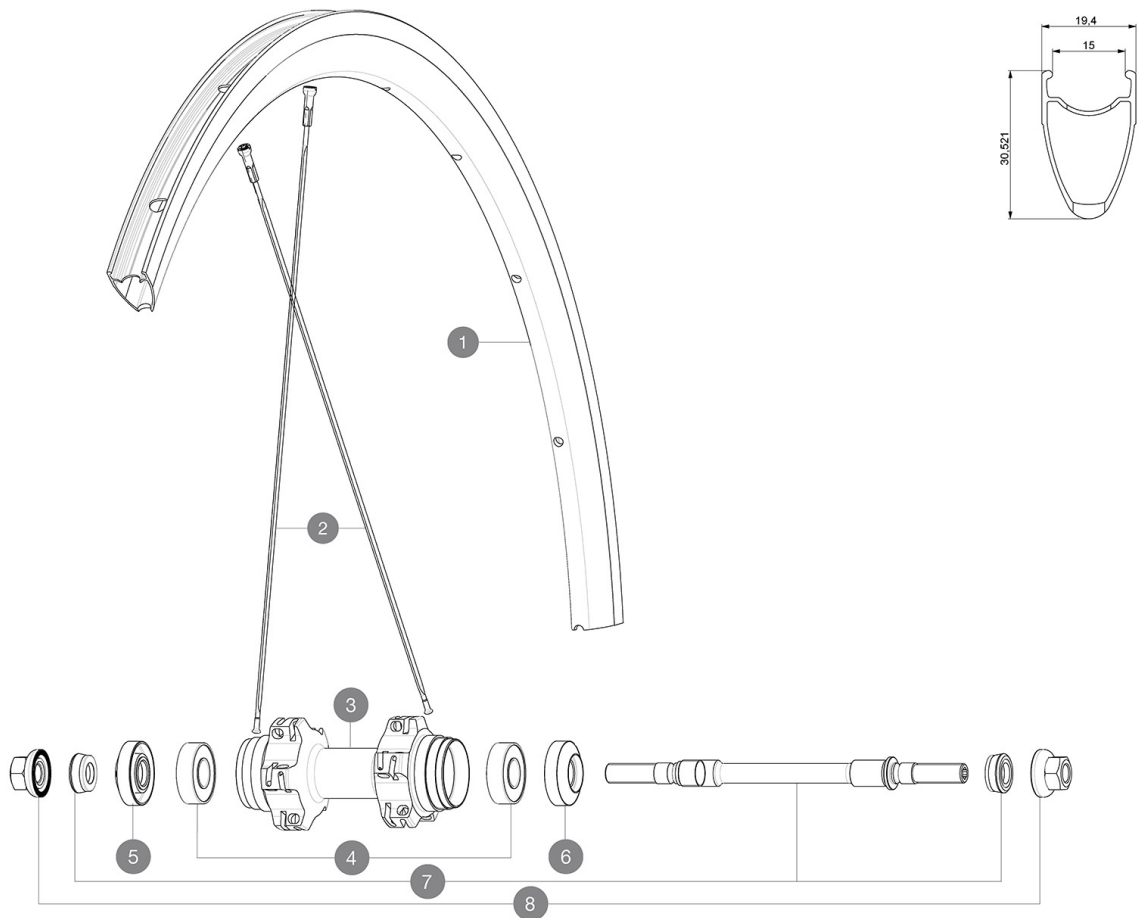

REFERENCES WHEELS

RIMS

&NBSP;:

1	12033415	KIT FRONT/REAR ELLIPSE 11 RIM

SPOKES

2	12033801	KIT 10 REAR ELLIPSE 11 BLACK SPOKE 296mm

HUB SHELLS

3	N/A	HUB BODY
4	M40318	KIT 2 HUB BEARINGS 6001
5	M40447	ADJUSTING CAP BLACK FOR ELLIPSE
6	M40448	BLACK REAR HUB CAP ELLIPSE
7	32386201	ELLIPSE REAR AXLE + FORK SUPPORTS
8	32388601	2 AXLE BOLTS RR COMETE TRACK/ELLIPSE FT-RR M9