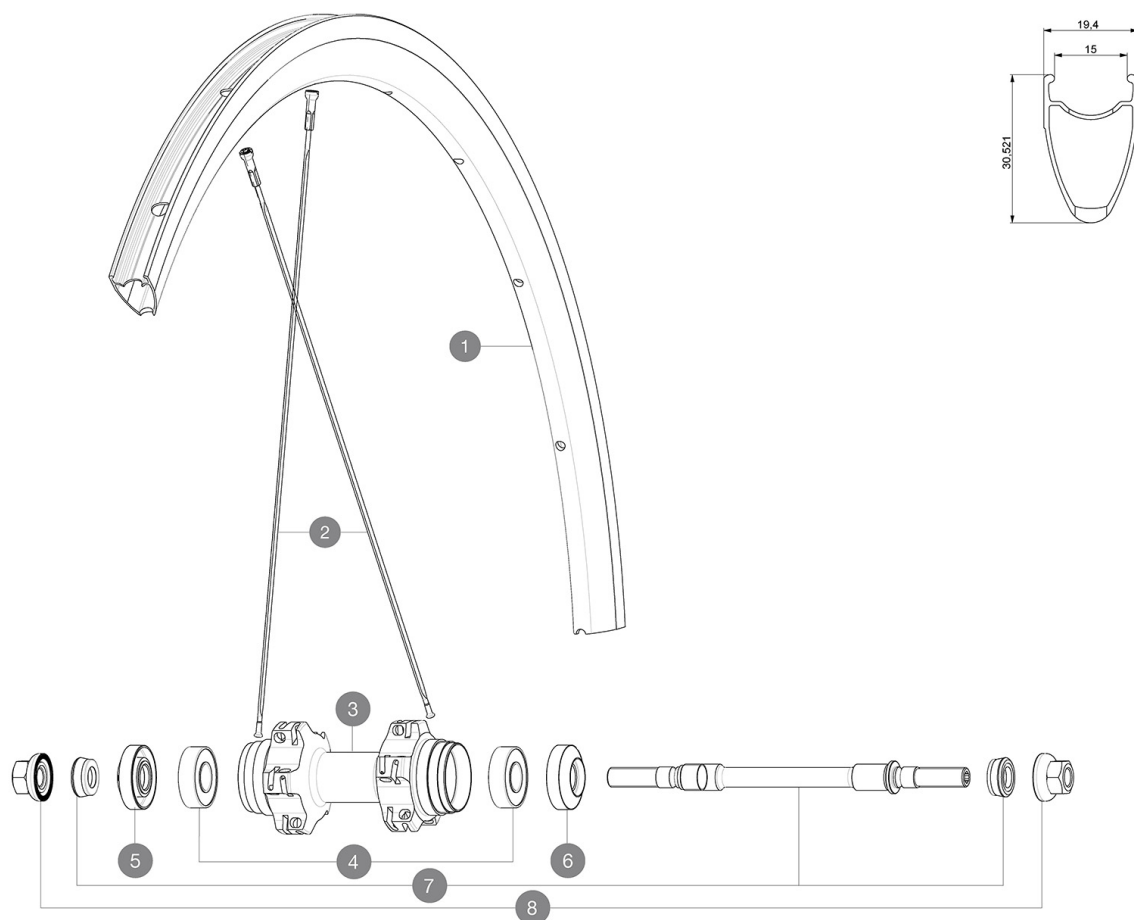

### RIMS

&NBSP;:

1 12033415 KIT FRONT/REAR ELLIPSE 11 RIM

### SPOKES

2 12033801 KIT 10 REAR ELLIPSE 11 BLACK SPOKE 296mm

**DELIVERED WITH**

Fixing nuts	
Rim tape	
Valve extender	
Cog lock nut	
Multifonction adjustment wrench	
User guide	

**Specifications****RIMS**

- **Material** : S6000 Aluminum
- **Height** : 30 mm
- **Joint** : SUP
- **Drilling** : traditional
- **Valve hole diameter** : 6.5 mm
- **Tyre** : clincher
- **ETRTO size** : 622x15C
- **Recommended tyre sizes** : 19 to 28 mm

**SPOKES**

- **Material** : steel
- **Shape** : straight pull, bladed
- **Nipples** : brass, ABS
- **Count** : 20 front and rear
- **Lacing** : front radial, rear crossed 2

**WHEEL HUB**

- **Front and rear bodies** : aluminum
- **Axle material** : steel
- Adjustable sealed cartridge bearings
- Fixed cog