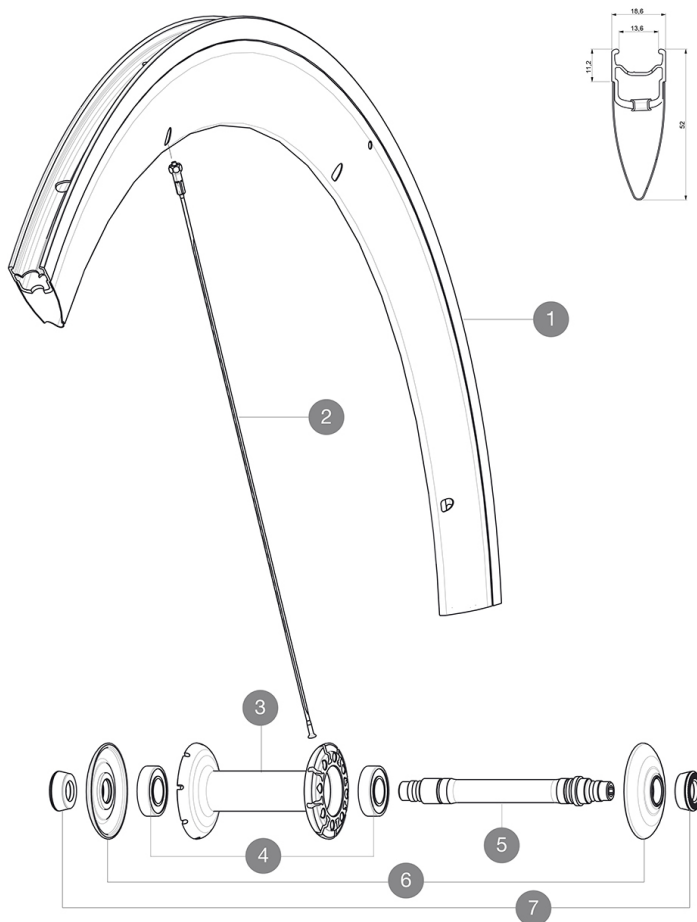

参照ホイール

P51101 CosmicCarbSLEPrBlackM

RIMS

&NBSP;:

1	V2400210	FRONT COSMIC CARBONE SLE BLACK REFLECTIVE STICKER
---	----------	---------------------------------------------------

SPOKES

2	32976801	10 BLK AERO SPOKES FRONT/NON DRIVE SIDE CXR 60 C 289mm
---	----------	--------------------------------------------------------

Cosmic Carbone SLE

付属品

BR601 quick releases	
Wheelbags	
Exalith brake pads	
Multifonction adjustment wrench	
User guide	

Specifications

リム

- Material : Maxtal and 12K carbon fiber
- Height : 52 mm
- Joint : SUP
- Drilling : traditional
- Brake track : Exalith 2
- Weight reduction : ISM
- Valve hole diameter : 6.5 mm
- Tyre : clincher
- ETRTO size : 622x13C
- Recommended tyre sizes : 19 to 28 mm

スポーク

- Material : steel
- Shape : straight pull, bladed, double butted
- Nipples : front aluminum, rear brass, ABS
- Count : front 16, rear 20
- Lacing : radial front and rear non-drive side, crossed 2 rear drive side

ホイールハブ

- Front and rear bodies : aluminum
- Axle material : aluminum
- Adjustable sealed cartridge bearings
- Freewheel : FTS-L steel

ホイールの重み

730